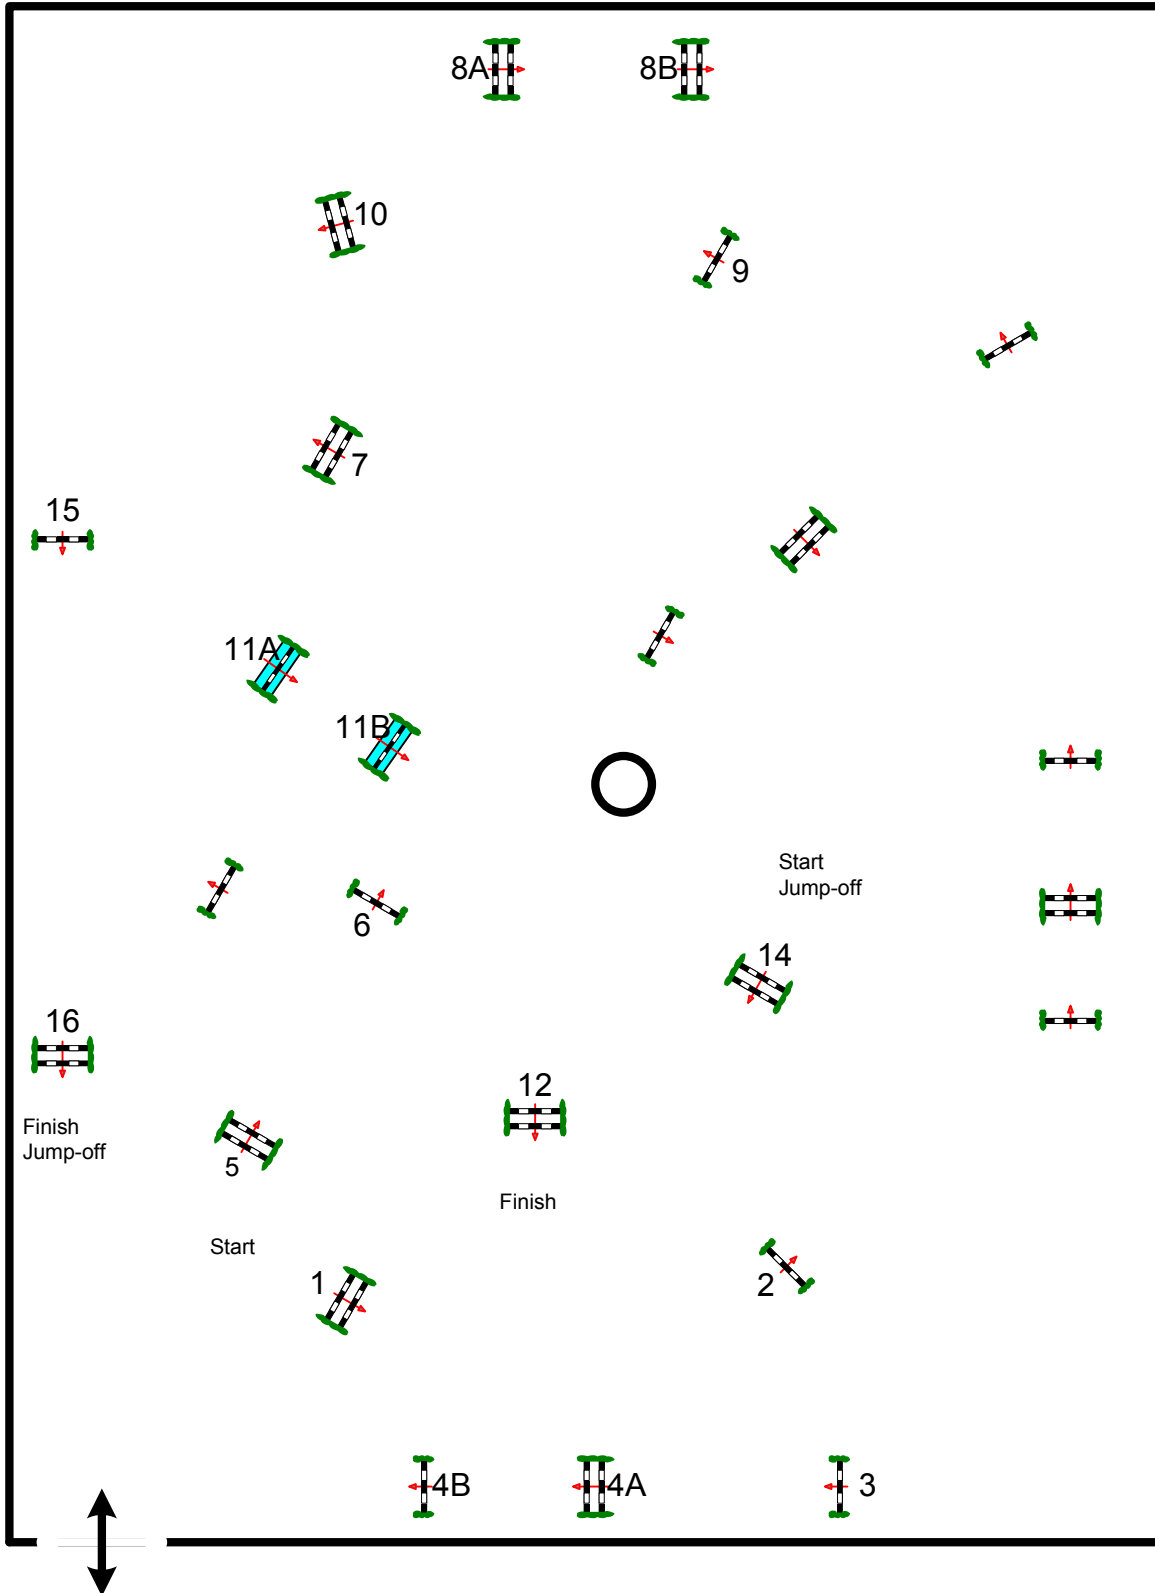

## - HITS DESERT CIRCUIT 2016 -

SUNDAY

415. \$25,000 SMARTPAK OPEN PRIX - 1.45M

NATIONAL RG: II.2.A

HEIGHT: 1,45 M

SPEED: 350 M/MIN  
LENGTH: 480 M  
TIME ALLOWED: 83 SEC  
TIME LIMIT: 166 SEC

OBSTACLES: 12  
EFFORTS: 15

1ST JUMP-OFF: -14-6-7-8A-8B-9-15-16-  
LENGTH: 330 M  
TIME ALLOWED: 57 SEC  
TIME LIMIT: 114 SEC

3

COURSE DESIGNER MARTIN OTTO / GER