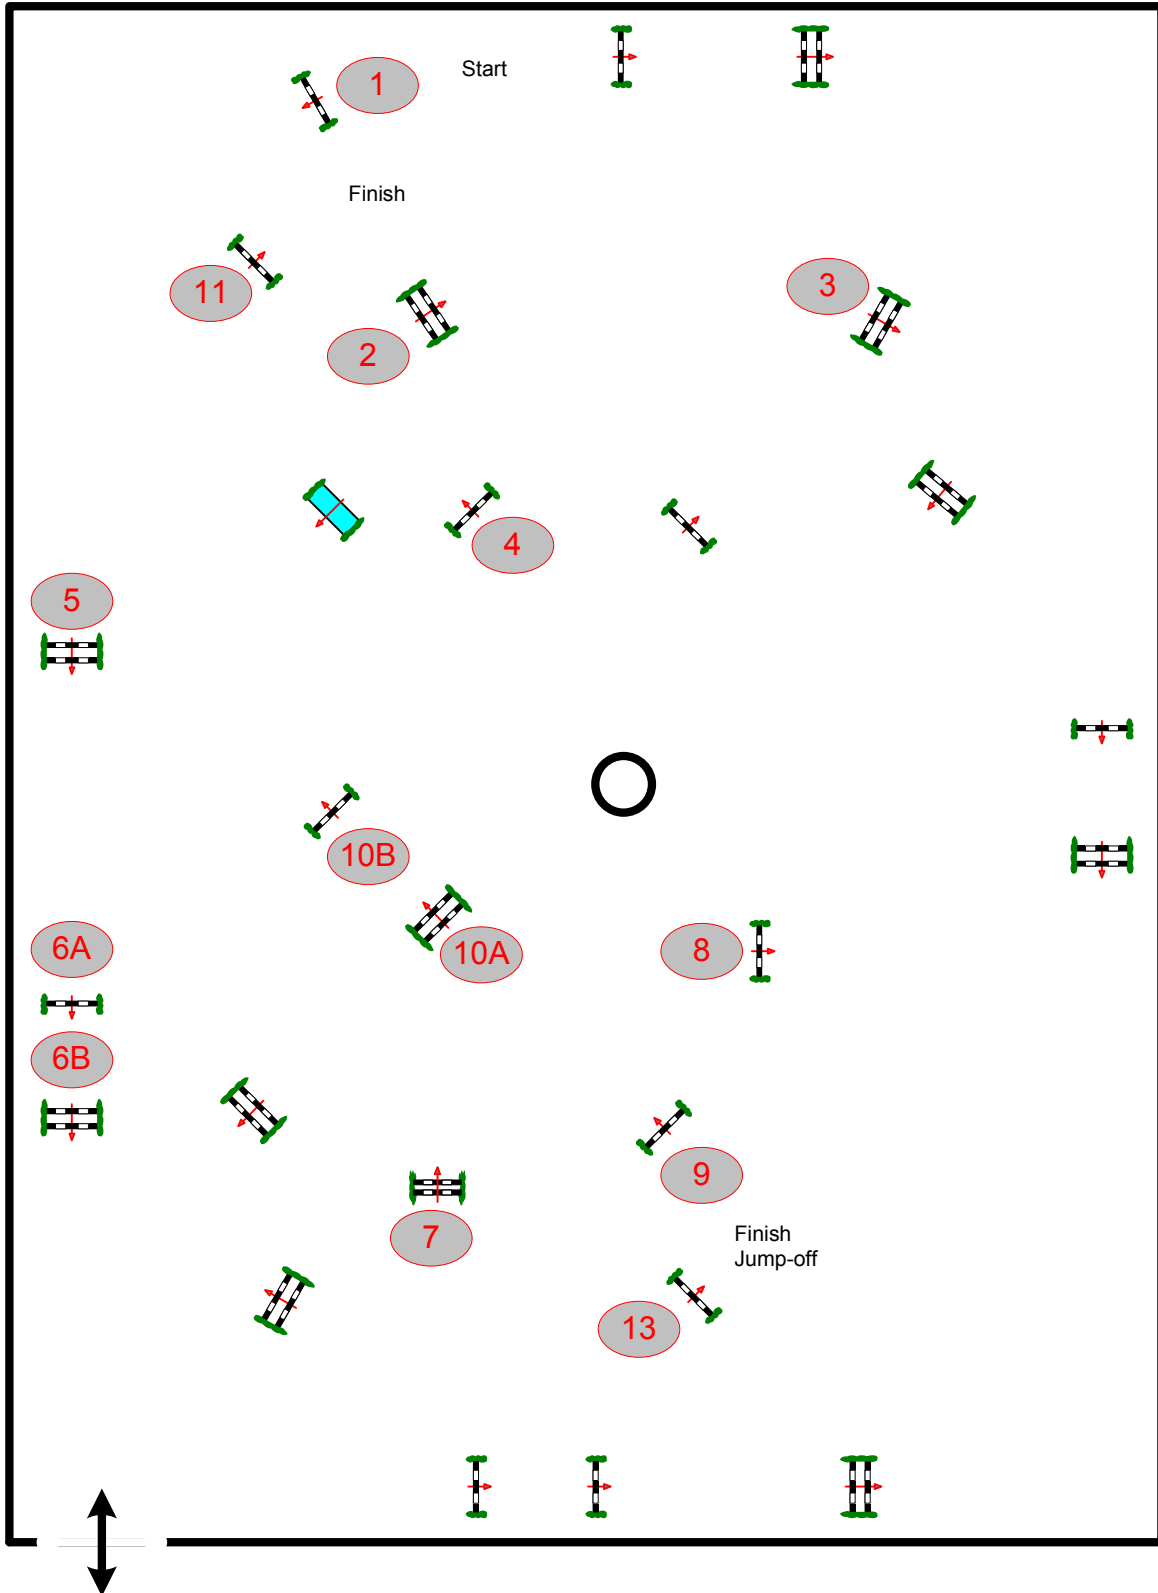

THERMAL

- HITS DESERT CIRCUIT 2016 - WEEK IV -

THURSDAY

266. 1.30M WILD GOLD JUMPER - II.2.B.

NATIONAL RG: II.2.B

HEIGHT: 1,30 M

SPEED: 350 M/MIN
LENGTH: 480 M
TIME ALLOWED: 83 SEC
TIME LIMIT: 166 SEC

OBSTACLES: 11
EFFORTS: 13

1ST JUMP-OFF: -1-2-3-4-5-6A-6B-13-
LENGTH: 300 M
TIME ALLOWED: 52 SEC
TIME LIMIT: 104 SEC

3

COURSE DESIGNER MARTIN OTTO / GER