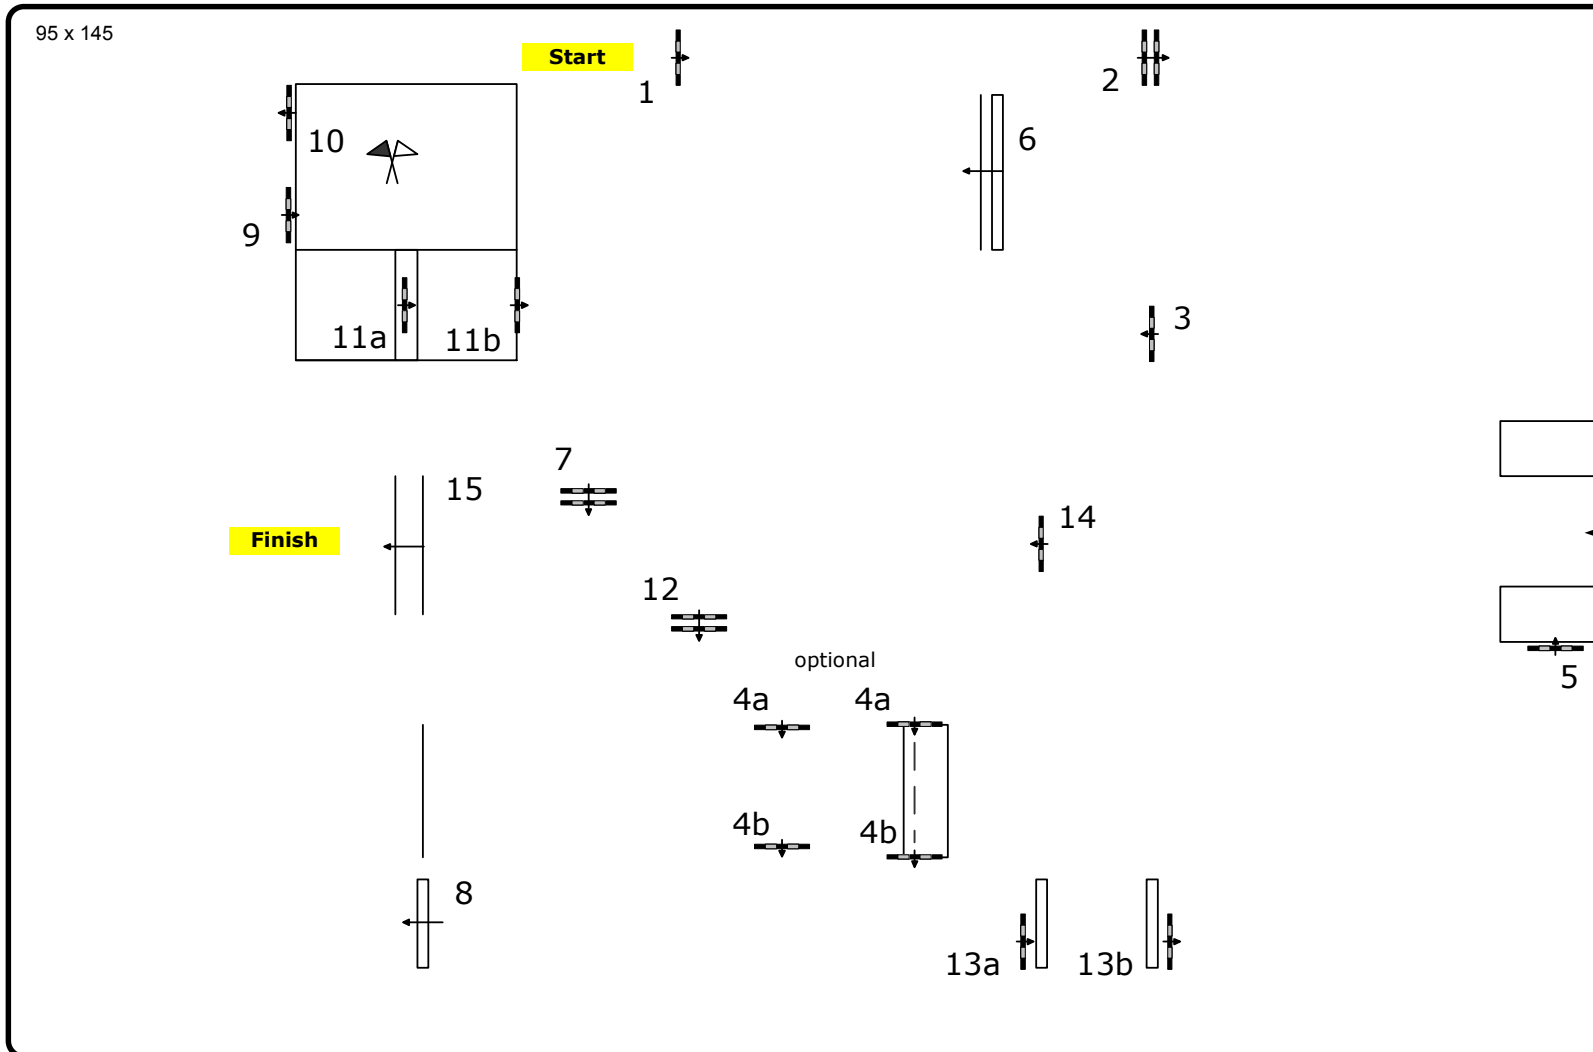

# CSI5\* LGCT Hamburg 2015

Class: 7 Speed Derby

Speed and Handiness

Table:	C
FEI RG / Art.:	239.268
Height in cm:	140
Speed in mtr/min:	0
Length in mtr.:	>600
TA in sec:	0
TL in sec:	180
Obstacles:	15
Efforts:	19
Closed Obstacle:	4ab, 5ab, 11ab
Penalty sec:	4