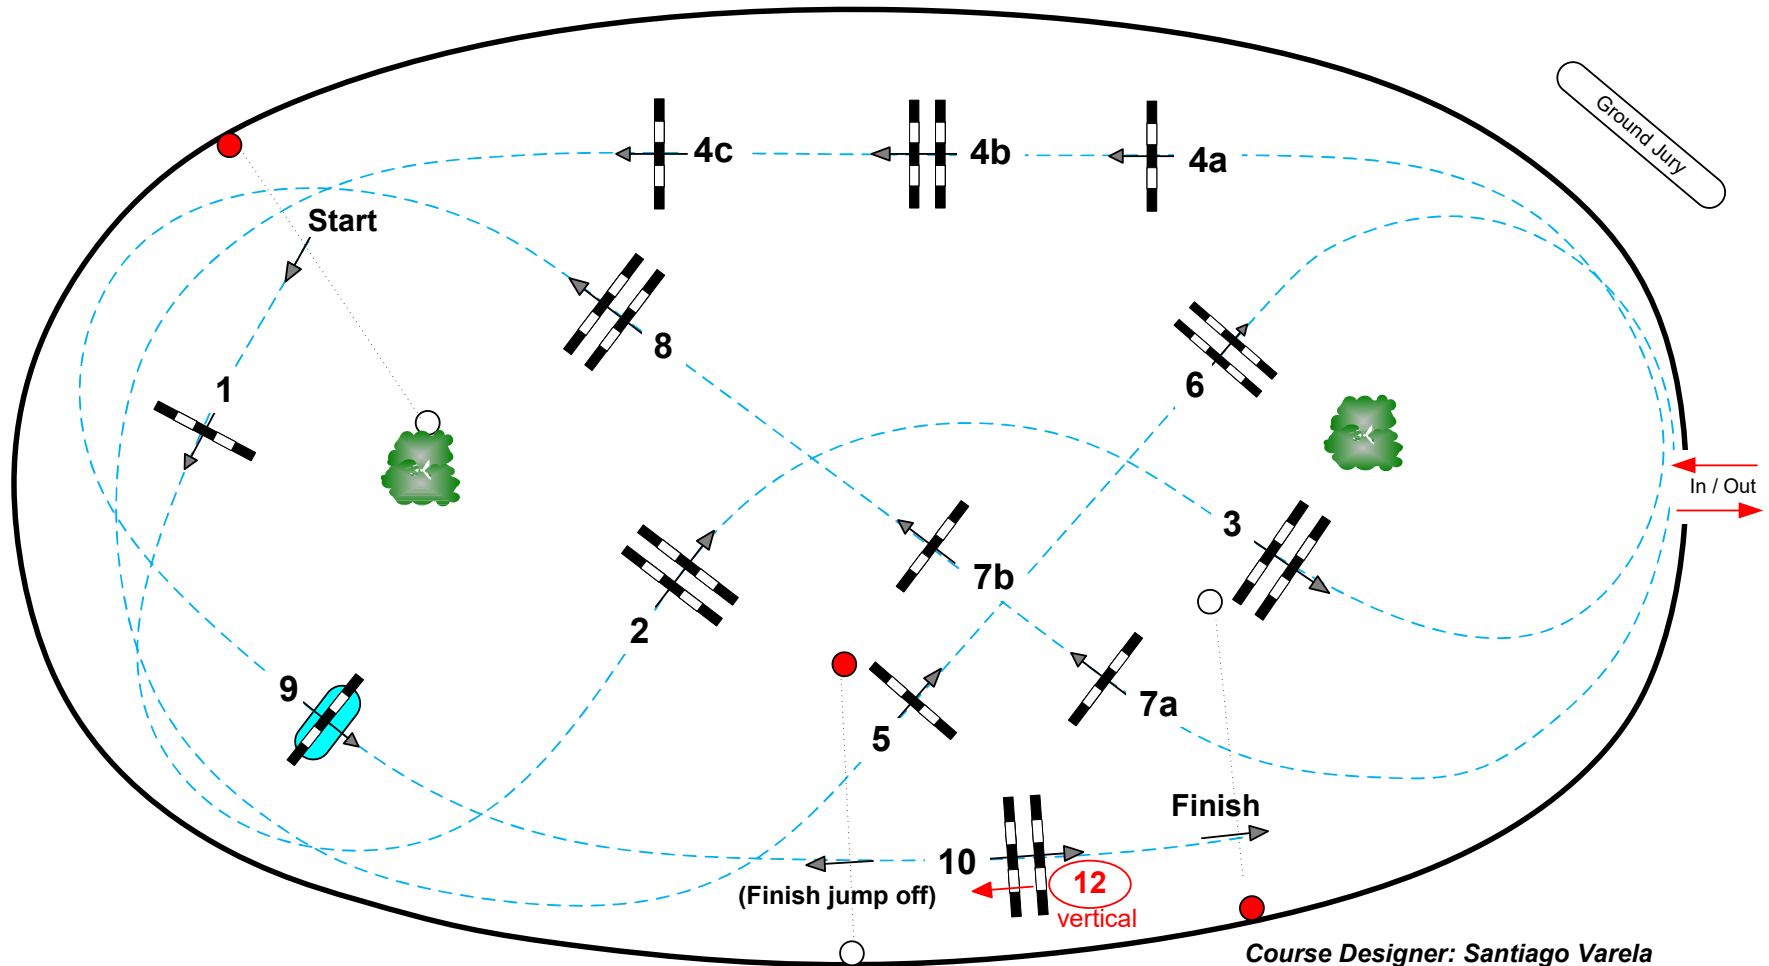

Gothenburg Horse Show 2016

Class No.: 13

CSIYH 1* Final

Competition with one jump-off

Sunday 27th March

Start approx. 10:30

Table: A
National RG:
FEI RG / Art. 238.2.2
Height: 1,40 m

Speed: 350 m/min
Length: 390 m
Time allowed: 67 sec
Time limit: 134 sec

Obstacles: 1 - 10
Efforts: 13

Jump-off: 1-2-3-4a-4b-6-12
Length: 260 m
Time allowed: 45 sec
Time limit: 90 sec

Course Designer: Santiago Varela