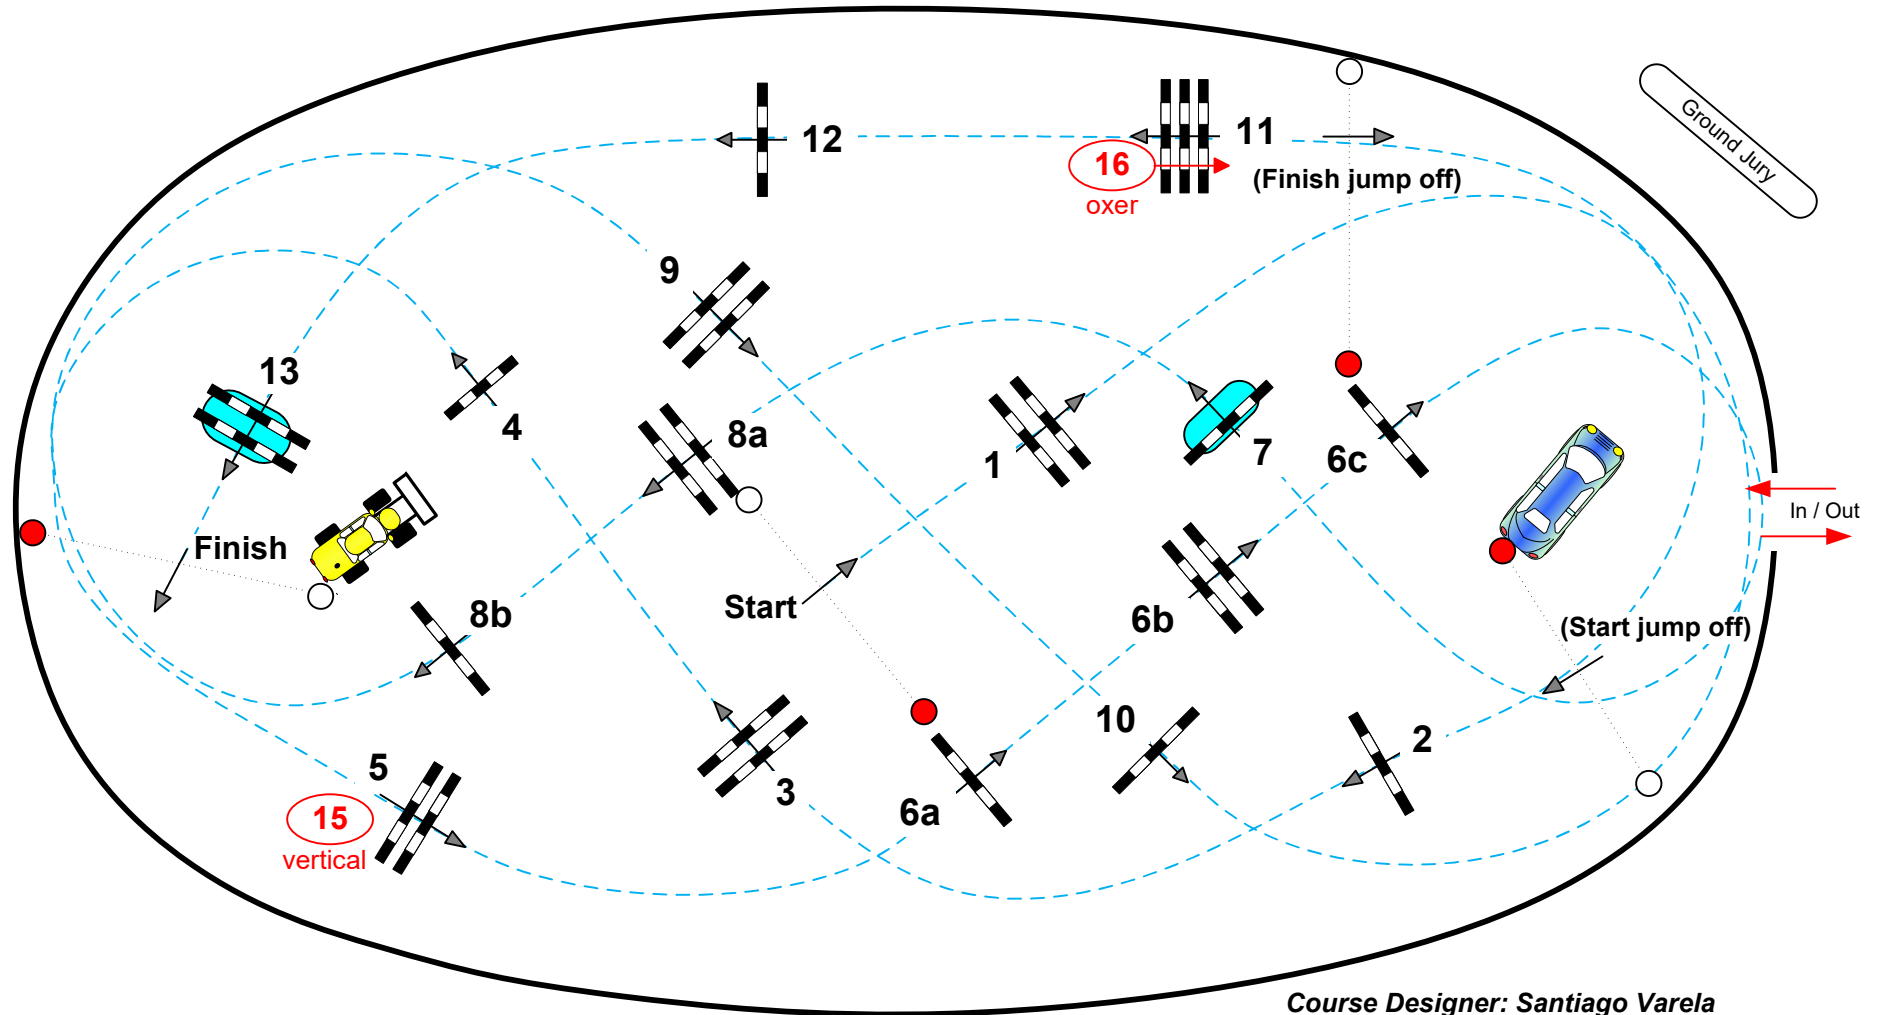

Gothenburg Horse Show 2016

Class No.: 14

Non WC Gothenburg Trophy

Competition with one jump-off

Sunday 27th March
Start 18:00

Table: A
National RG:
FEI RG / Art. 238.2.2
Height: 1,55 m

Speed: 350 m/min
Length: 435 m
Time allowed: 75 sec
Time limit: 150 sec

Obstacles: 1-13
Efforts: 16

Jump-off: 2-3-15-6b-6c-7-8a-16
Length: 290 m
Time allowed: 50 sec
Time limit: 100 sec

Course Designer: Santiago Varela