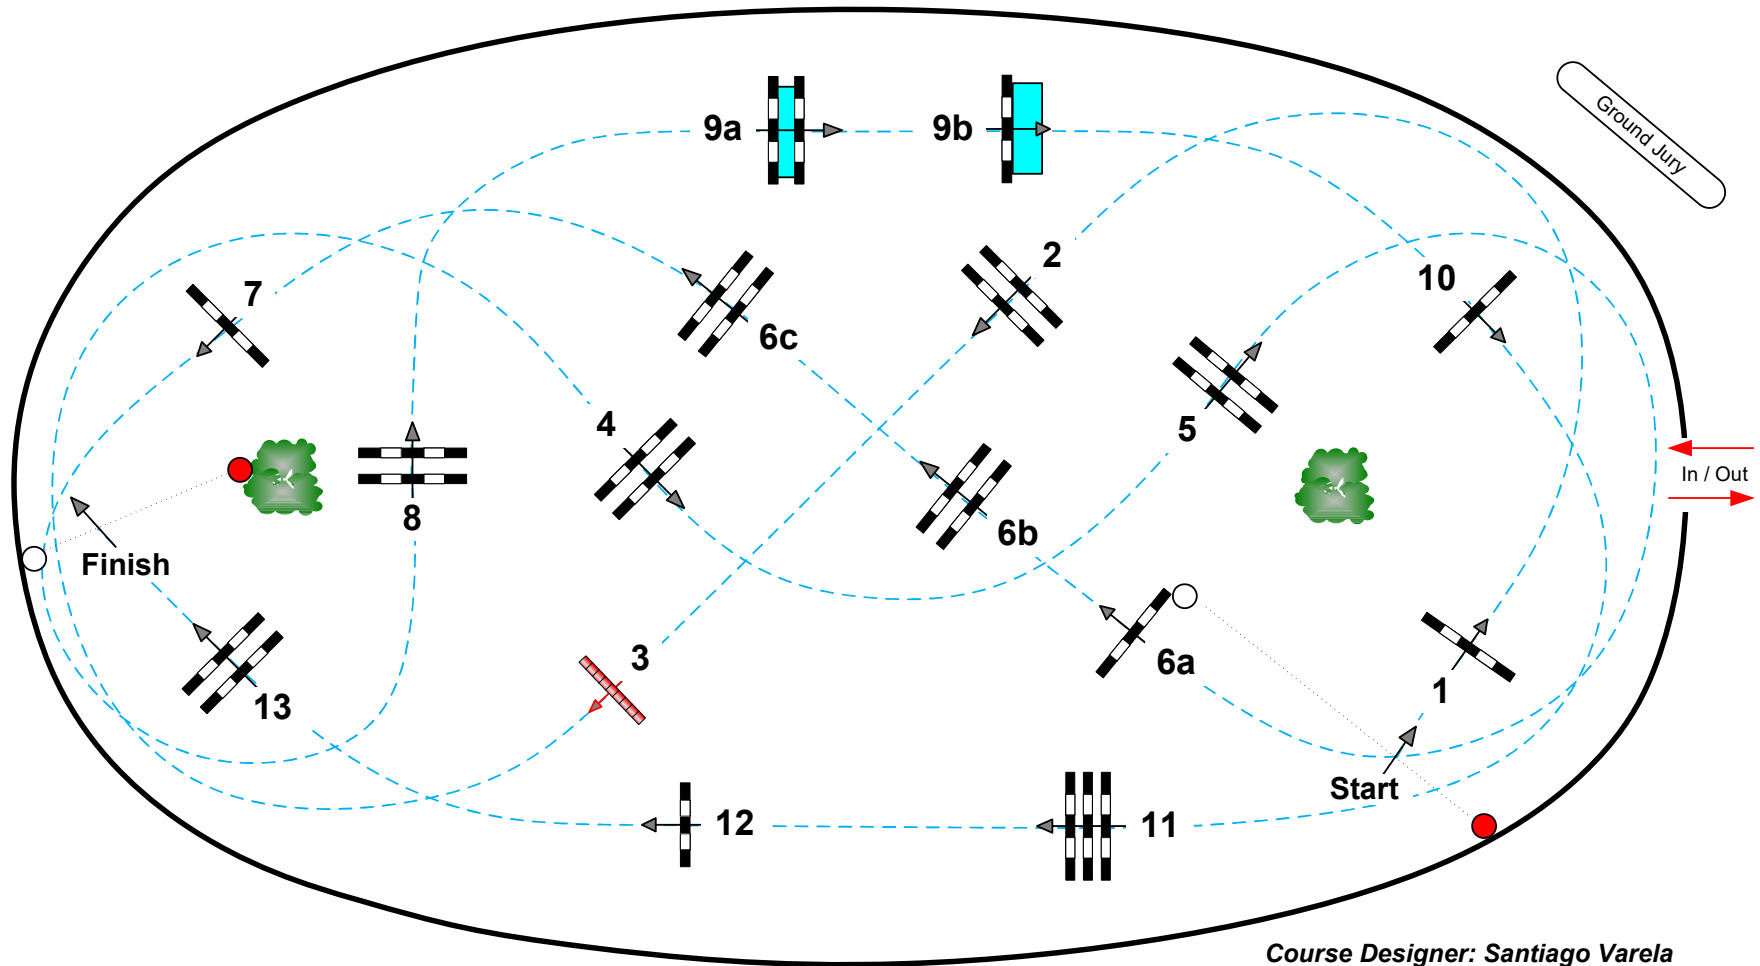

# Gothenburg Horse Show 2016

Class No.: 16

Longines FEI World Cup Final III

First Round

Monday 28<sup>th</sup> March

Start 13:00

Table: A  
 FEI RG / Art. 659.1.3.4/  
 1.3.5/1.3.6/1.3.7/1.3.8/1.3.9  
 Height: 1,50-1,60 m

Speed: 350 m/min  
 Length: 435 m  
 Time allowed: 75 sec  
 Time limit: 150 sec

Obstacles: 1 - 13  
 Efforts: 16

# Gothenburg Horse Show 2016

Class No.: 16

Longines FEI World Cup Final III

Second Round

Monday 28<sup>th</sup> March  
Start 15:00

Table: A  
FEI RG / Art. 659.1.3.4/  
1.3.5/1.3.6/1.3.7/1.3.8/1.3.9  
Height: 1,50-1,60 m

Speed: 350 m/min  
Length: 395 m  
Time allowed: 68 sec  
Time limit: 136 sec

Obstacles: 1 - 12  
Efforts: 15

Jump-off: 14-12-8-7b-7c-4-6-1  
Length: 290 m  
Time allowed: 50 sec  
Time limit: 100 sec

Course Designer: Santiago Varela