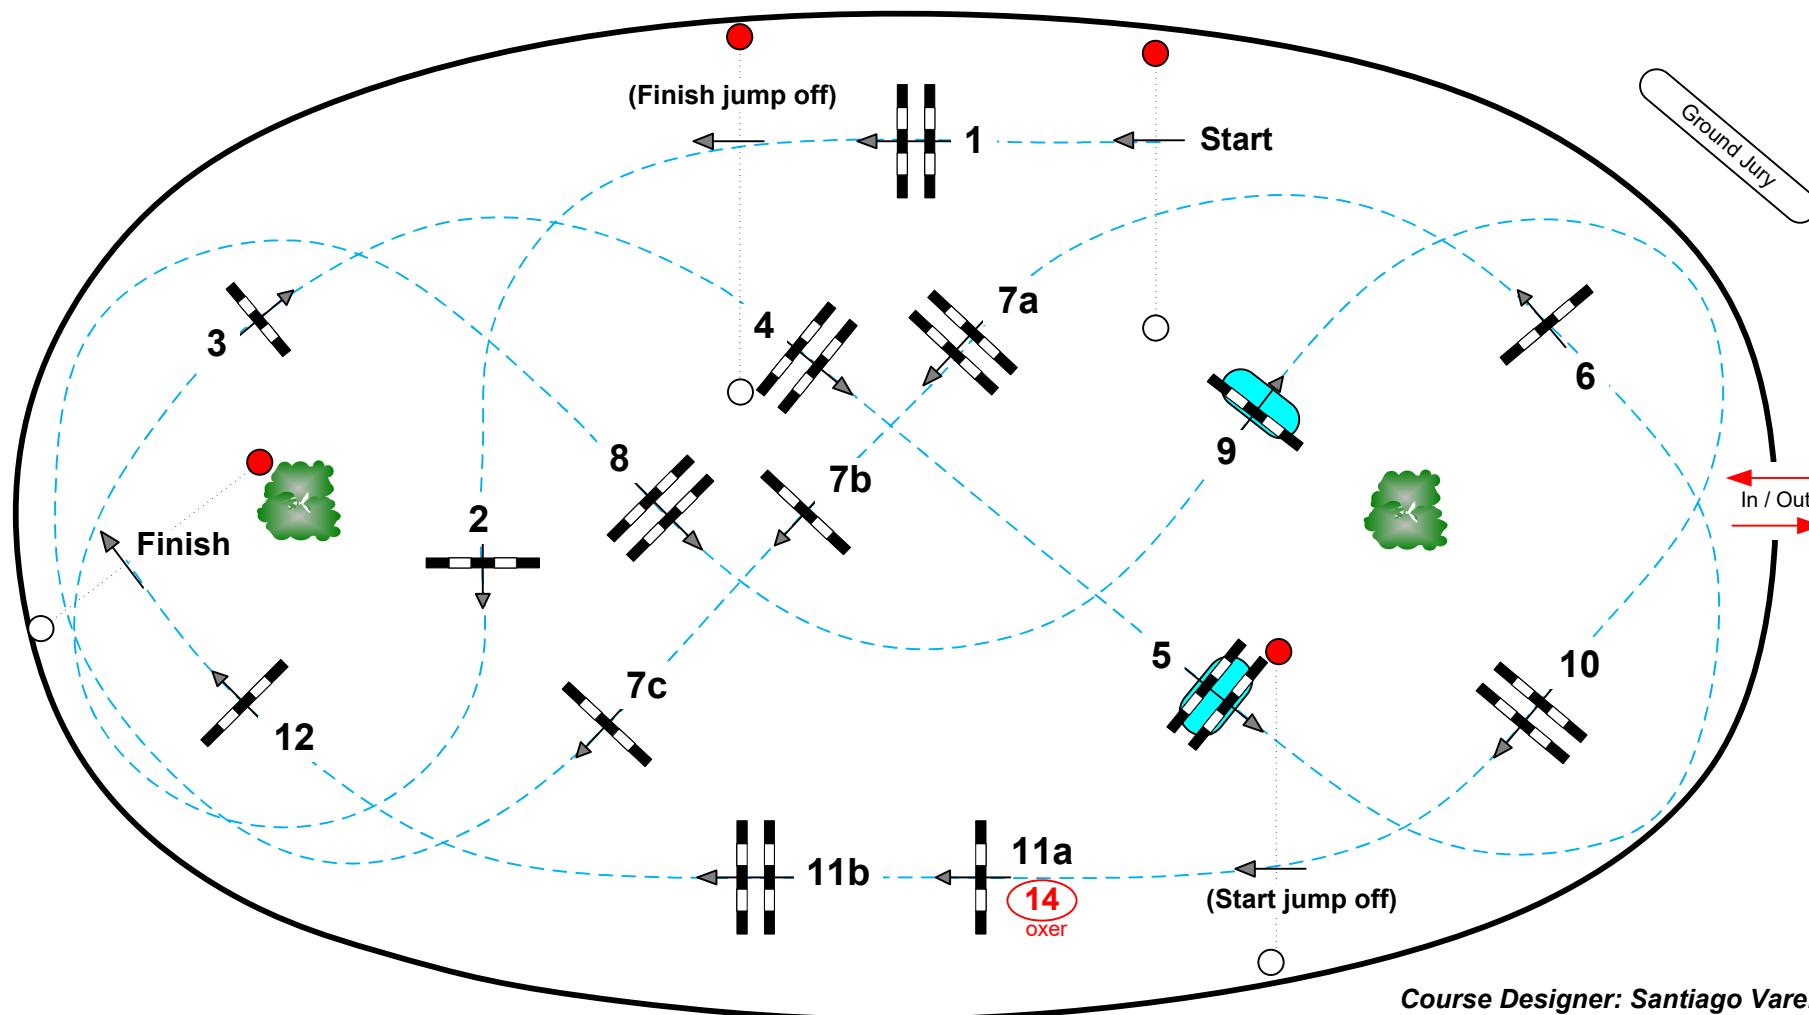

Speed: 350 m/min  
 Length: 435 m  
 Time allowed: 75 sec  
 Time limit: 150 sec

Obstacles: 1 - 13  
 Efforts: 16

# Gothenburg Horse Show 2016

Class No.: 16

Longines FEI World Cup Final III

Second Round

Monday 28<sup>th</sup> March  
Start 15:00

Table: A  
FEI RG / Art. 659.1.3.4/  
1.3.5/1.3.6/1.3.7/1.3.8/1.3.9  
Height: 1,50-1,60 m

Speed: 350 m/min  
Length: 395 m  
Time allowed: 68 sec  
Time limit: 136 sec

Obstacles: 1 - 12  
Efforts: 15

Jump-off: 14-12-8-7b-7c-4-6-1  
Length: 290 m  
Time allowed: 50 sec  
Time limit: 100 sec

Course Designer: Santiago Varela