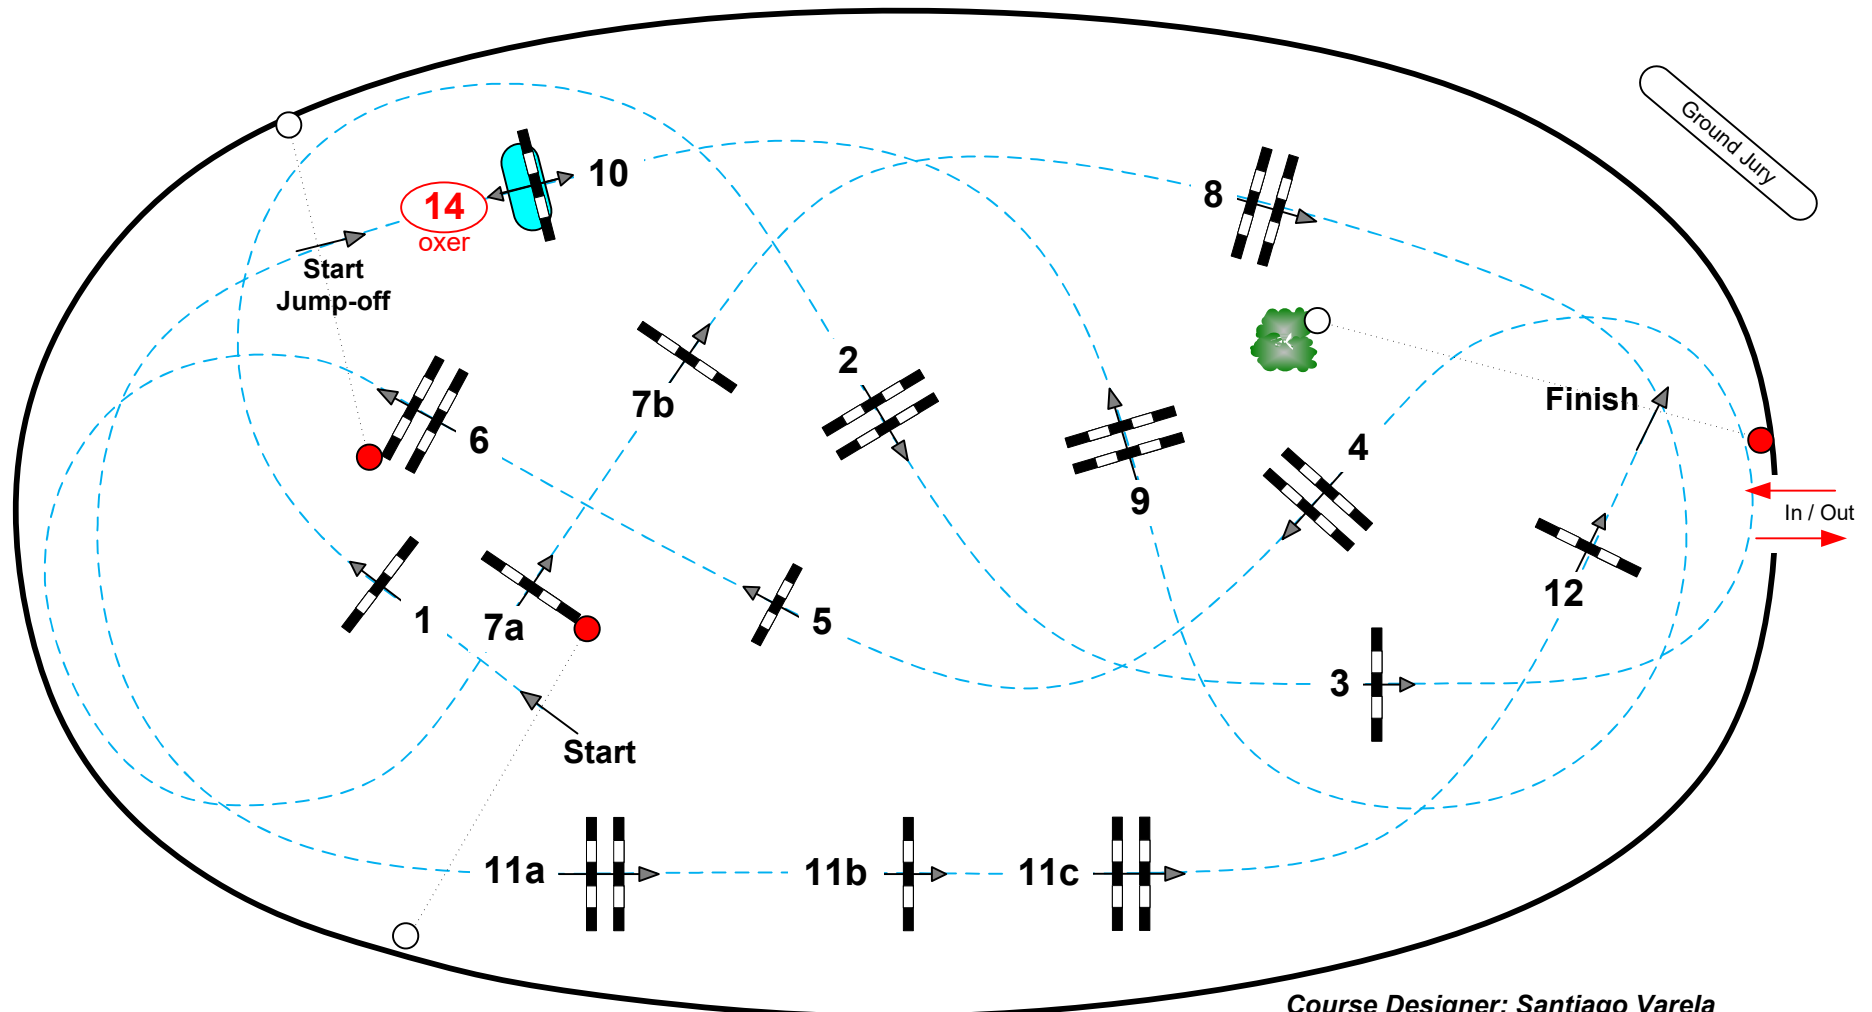

Gothenburg Horse Show 2016

Class No.: 6

Non WC

Competition with one jump-off

Friday 25th March
Start approx. 21:00

Table: A
National RG:
FEI RG / Art. 238.2.2
Height: 1,50 m

Speed: 350 m/min
Length: 400 m
Time allowed: 69 sec
Time limit: 138 sec

Obstacles: 1-12
Efforts: 15

Jump-off: 14-5-11b-11c-4-1-2-12
Length: 280 m
Time allowed: 48 sec
Time limit: 96 sec

Course Designer: Santiago Varela