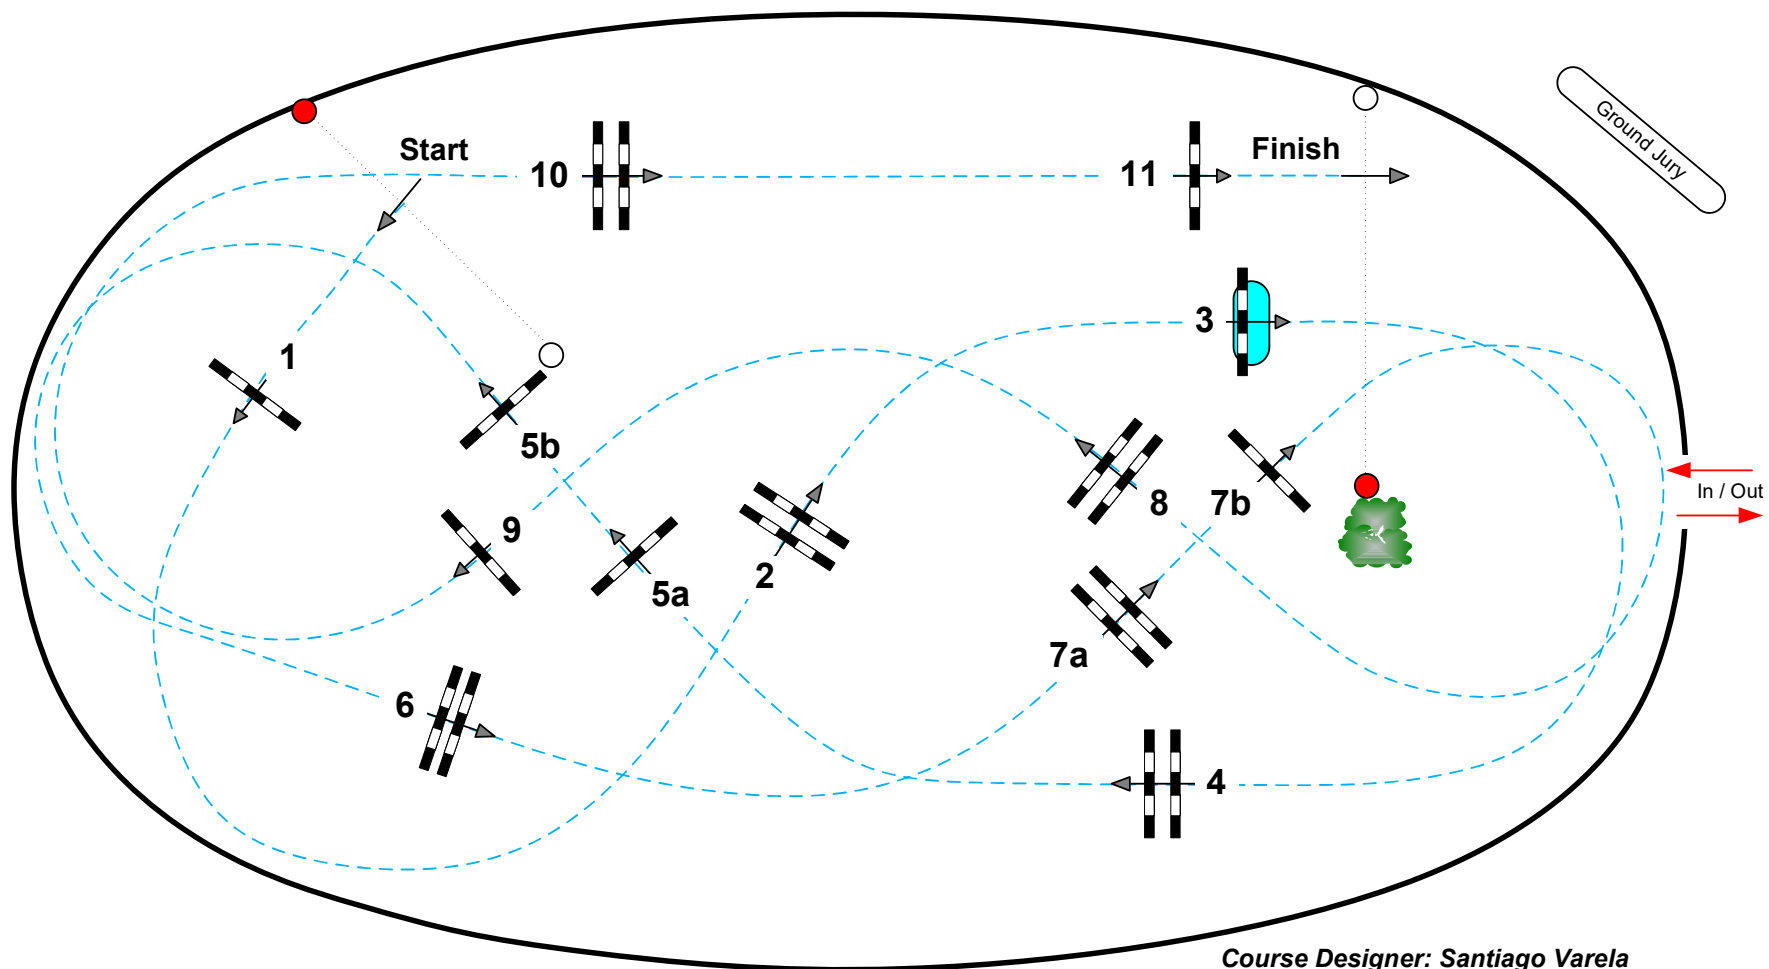

Gothenburg Horse Show 2016

Class No.: 7

Non WC

Competition against the clock

Saturday 26th March
Start 09:00

Table: A
National RG:
FEI RG / Art. 238.2.1
Height: 1,40 m

Speed: 350 m/min
Length: 390 m
Time allowed: 67 sec
Time limit: 134 sec

Obstacles: 1-11
Efforts: 13

Course Designer: Santiago Varela