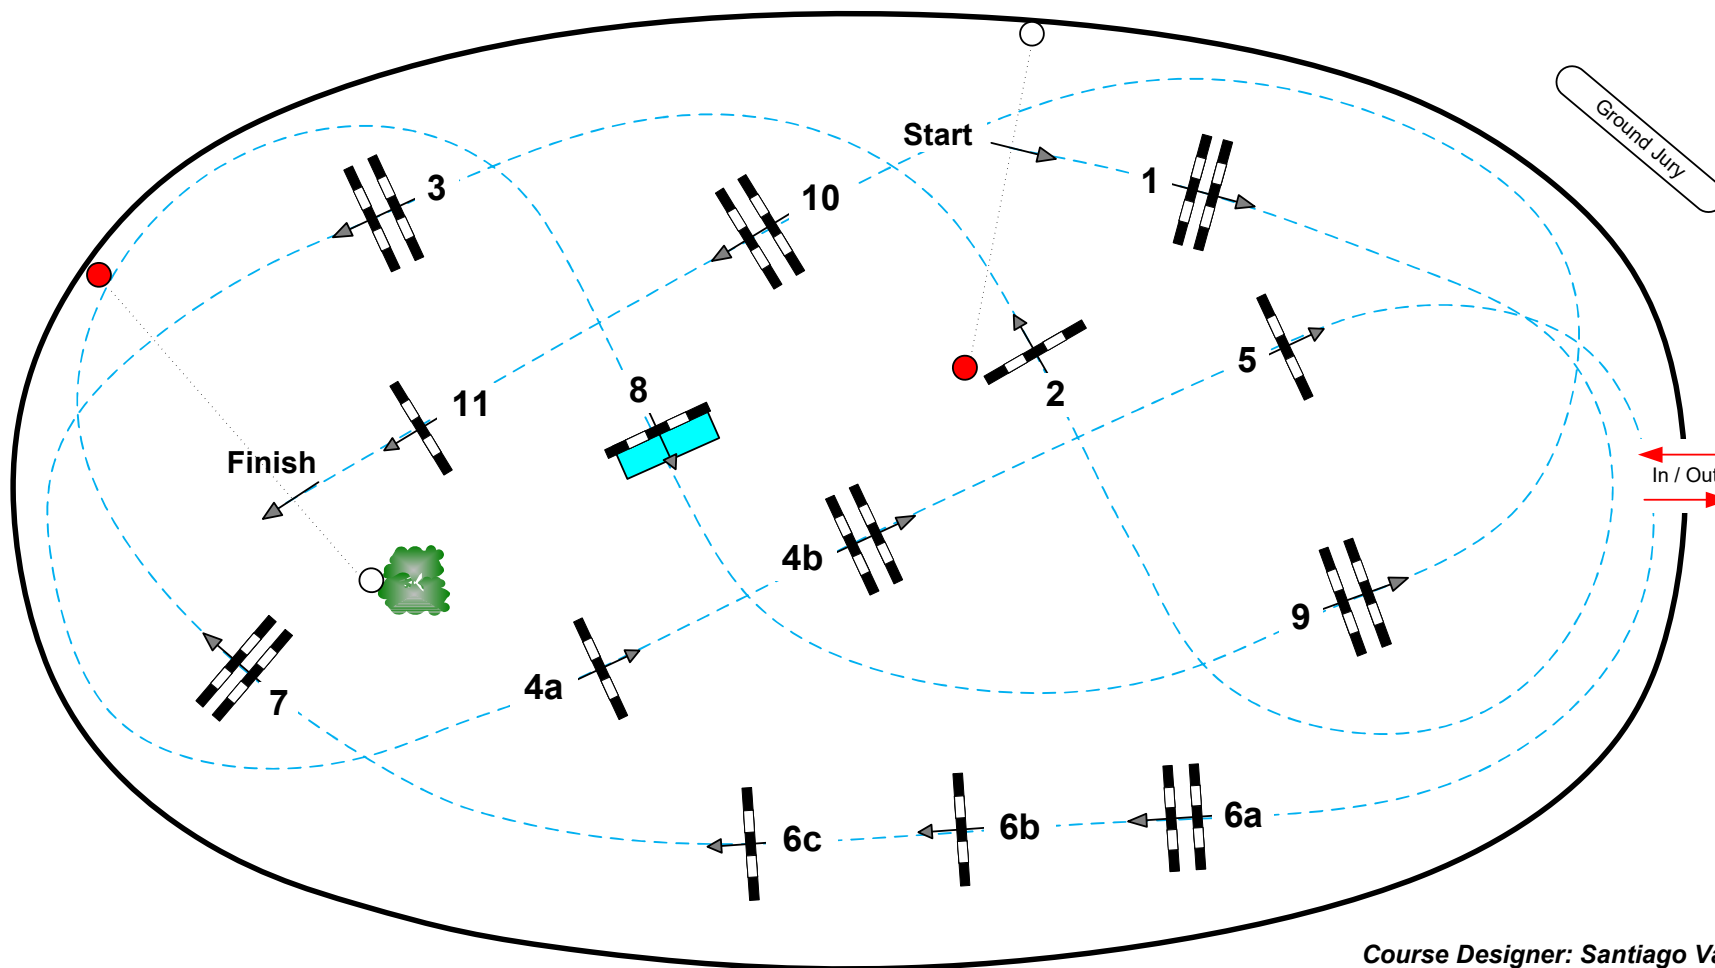

Gothenburg Horse Show 2016

Class No.: 11

CSIYA

Competition against the clock

Saturday 26th March
Start 21:30

Table: A	Speed: 350 m/min
National RG:	Length: 425 m
FEI RG / Art. 238.2.1	Time allowed: 73 sec
Height: 1,40 m	Time limit: 146 sec

Obstacles:	11
Efforts:	14

Course Designer: Santiago Varela