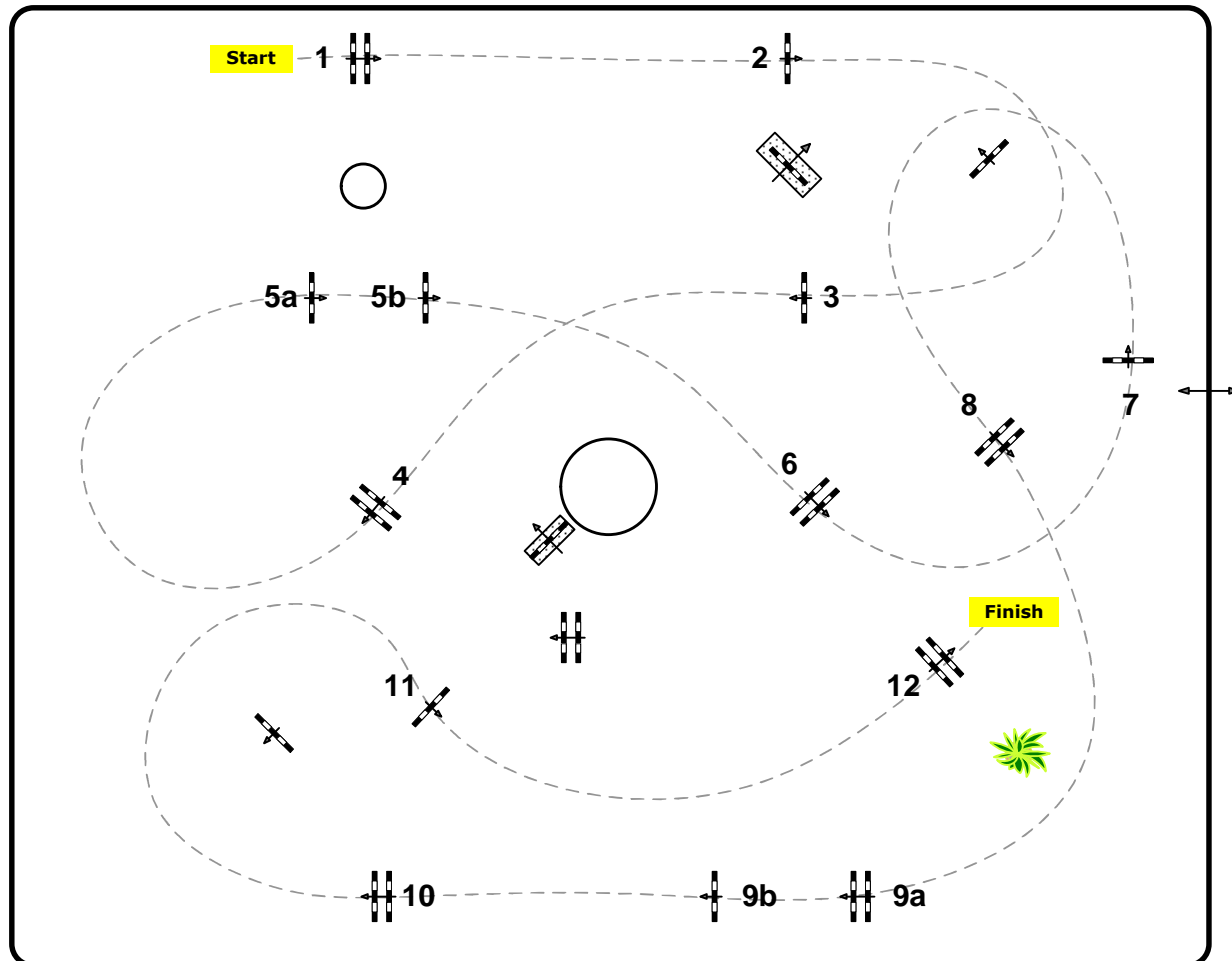

05 -08. May 2016

Youngster Tour 7 & 8y.

Competition against the clock

Course Design: **Madl Franz (AUT)**

Table: A

National RG:

FEI RG / Art. 238.2.1

Height: 1,35 m

Speed: 350 m/min

Length: 480 m

Time allowed: 83 sec

Time limit: 166 sec

Obstacles: 12

Efforts: 14

1st Jump-off:

Length: 0 m