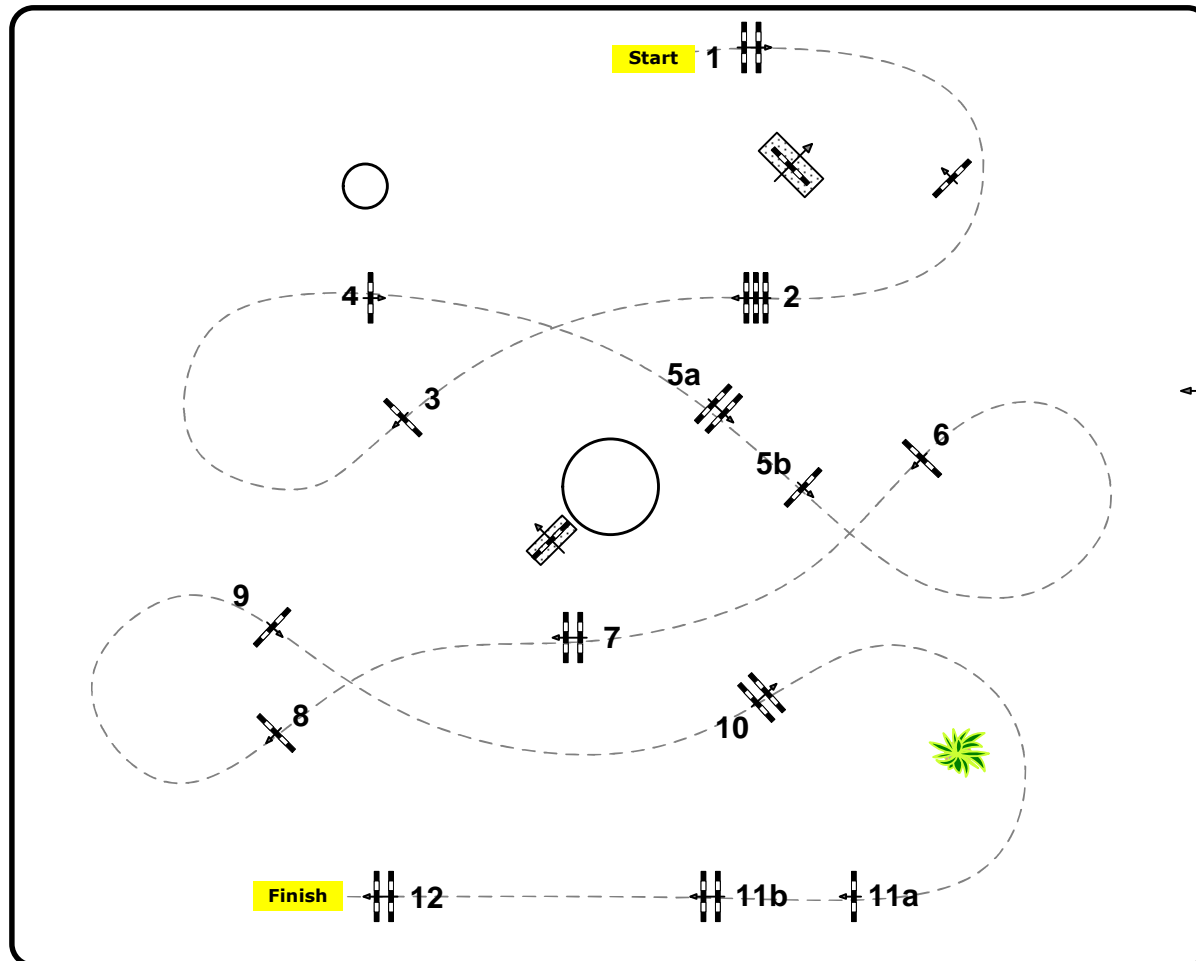

CSIO **** Linz Ebelsberg, OÖ

05 -08. May 2016

2

Silver Tour

Competition against the clock

Course Design: **Madl Franz (AUT)**

Table: A

National RG:

FEI RG / Art. 238.2.1

Height: 1,40 m

Speed: 350 m/min

Length: 450 m

Time allowed: 78 sec

Time limit: 156 sec

Obstacles: 12

Efforts: 14

1st Jump-off:

Length: 0 m

Time allowed: 0 sec

Time limit: 0 sec

Assistent: **Schiermayr Franz (AUT)**

Appe Adi (AUT)

Krenn Armin (AUT)

Fuchs Hannes (AUT)

Riedler Helmut (AUT)

Reitetschläger Kurt (AUT)