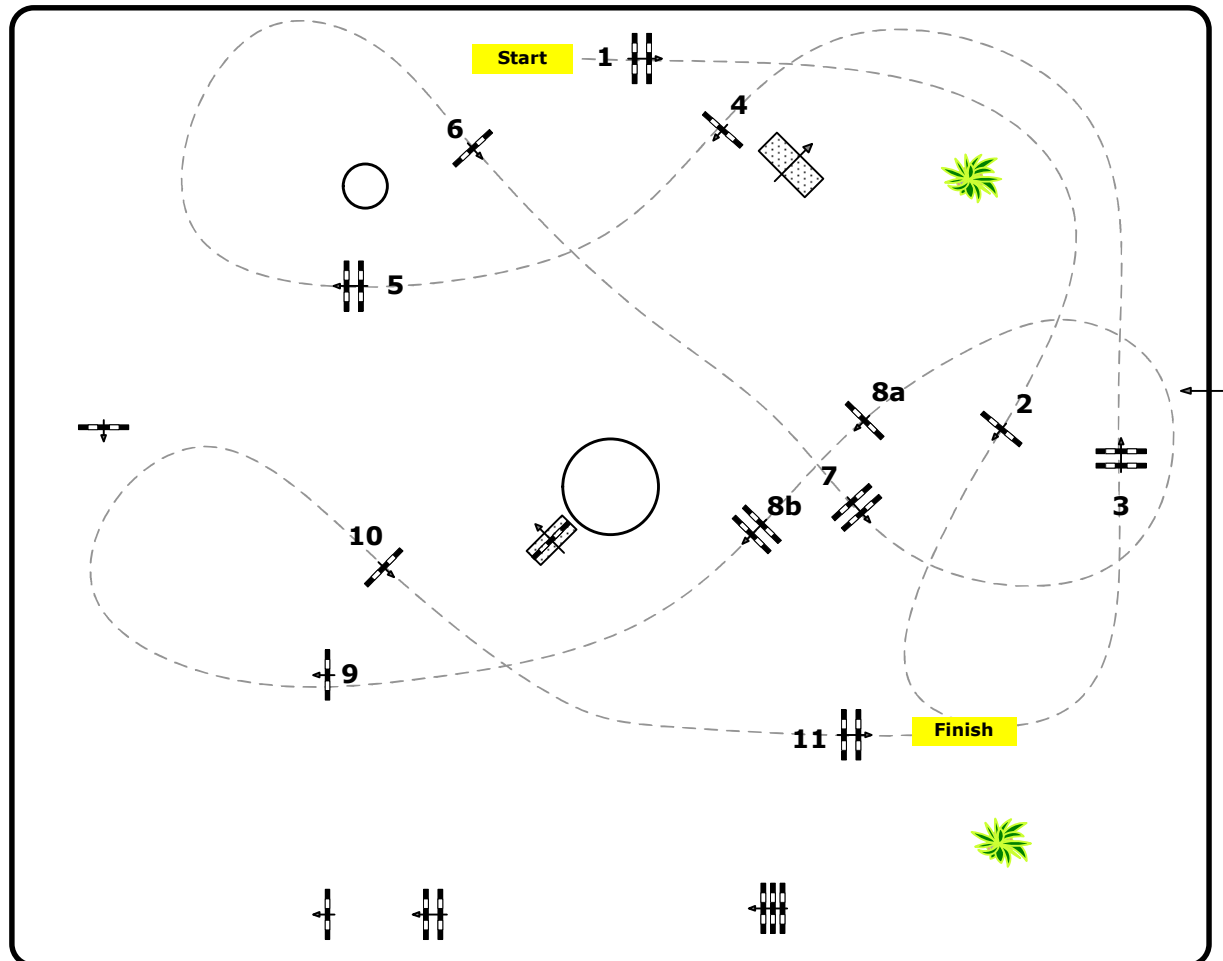

05 -08. May 2016

VIP Small Tour

Competition against the clock

Course Design: **Madi Franz (AUT)**

Table: A

National RG:

FEI RG / Art. 238.2.1

Height: 1,15 m

Speed: 350 m/min

Length: 500 m

Time allowed: 86 sec

Time limit: 172 sec

Obstacles: 11

Efforts: 12

1st Jump-off:

Length: 0 m