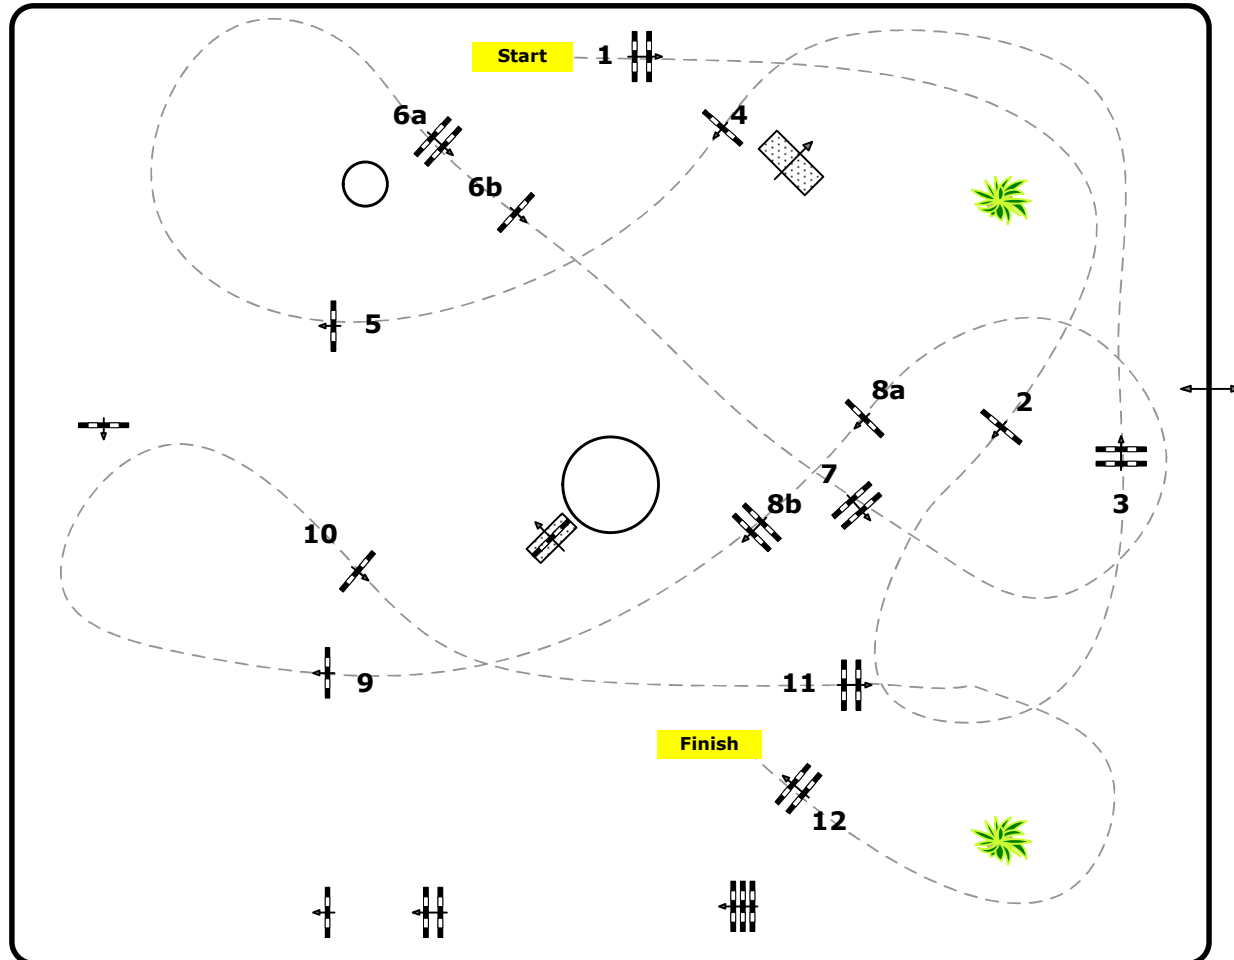

### Competition against the clock

Course Design: **Madl Franz (AUT)**

Table: A

National RG:

FEI RG / Art. 238.2.1

Height: 1,40 m

Speed: 350 m/min

Length: 510 m