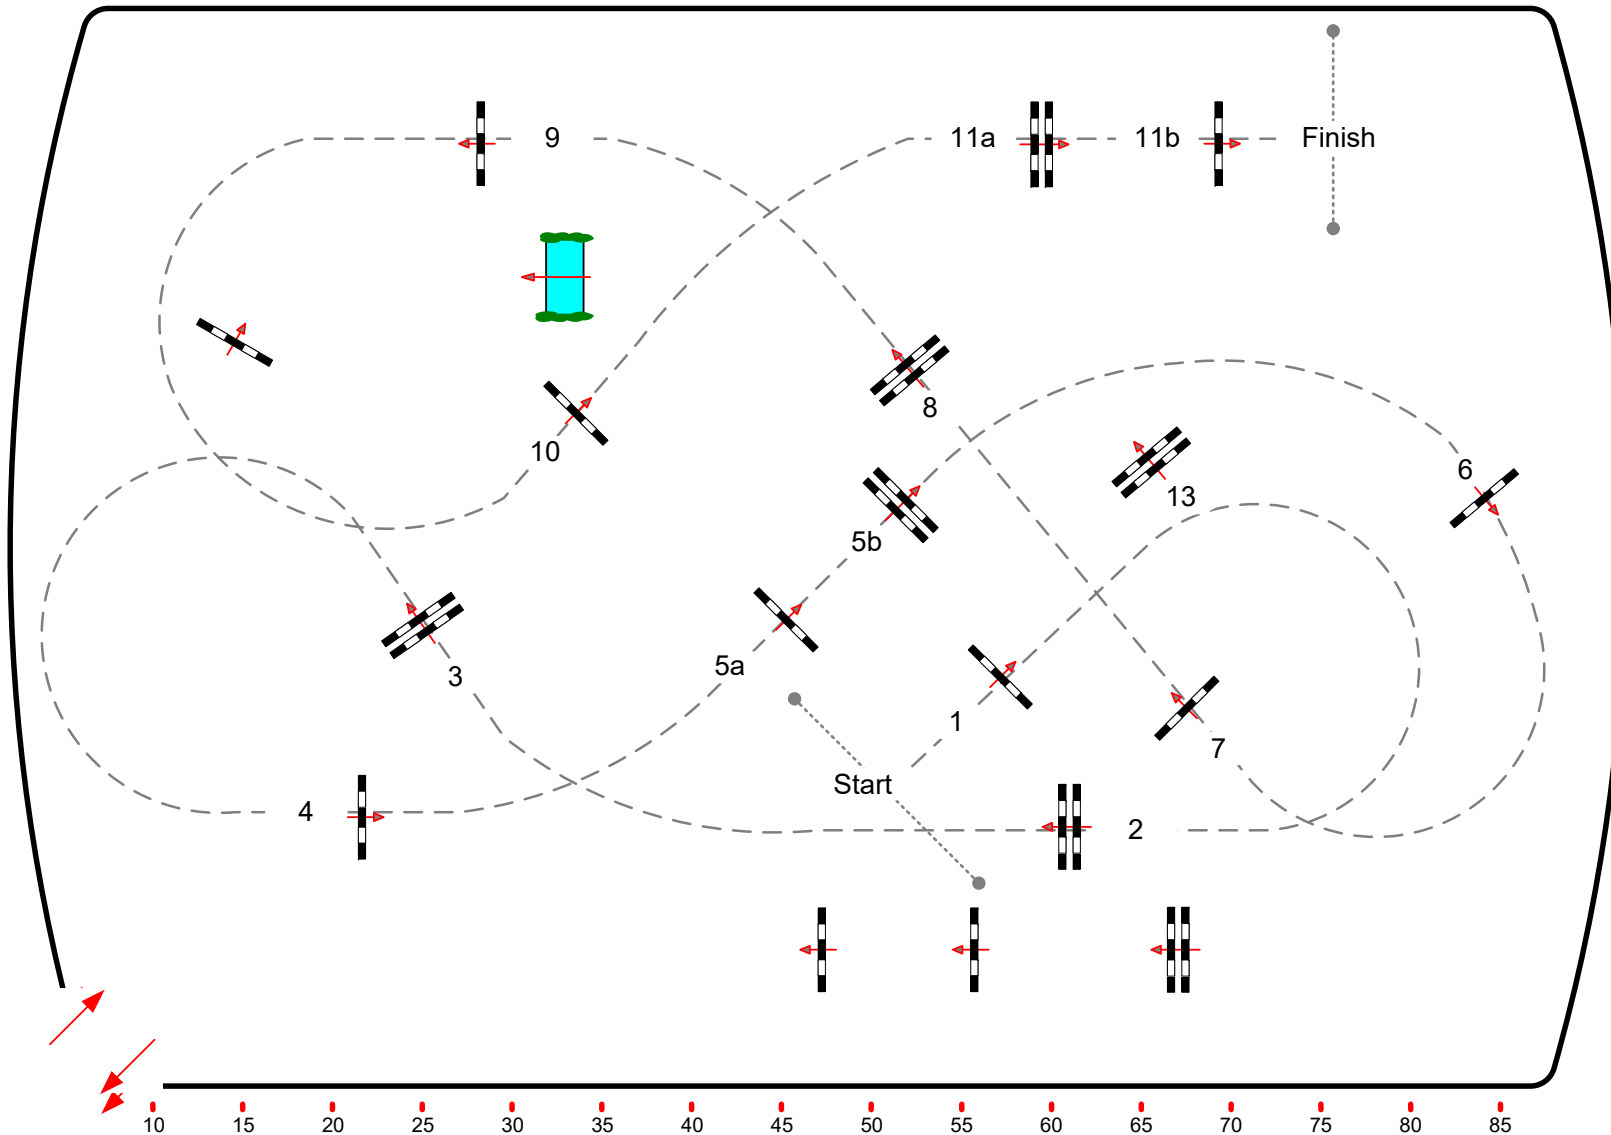

Celje CSIO 3* 2016

11

Big Tour Final: Jump off

- 0
- 5 Table: A
National RG:
FEI RG / Art. 238.2.2
- 10 Height: 1,35 m
- 15 Speed: 350 m/min
- 20 Length: 430 m
Time allowed: 74 sec
Time limit: 148 sec
- 25 Obstacles: 11
Efforts: 13
Penalty sec
- 30 Closed combination:
- 35 1st Jump-off:
2,3,4,5a,5b,13,9
- 40 Length: 280 m
Time allowed: 48 sec
Time limit: 96 sec