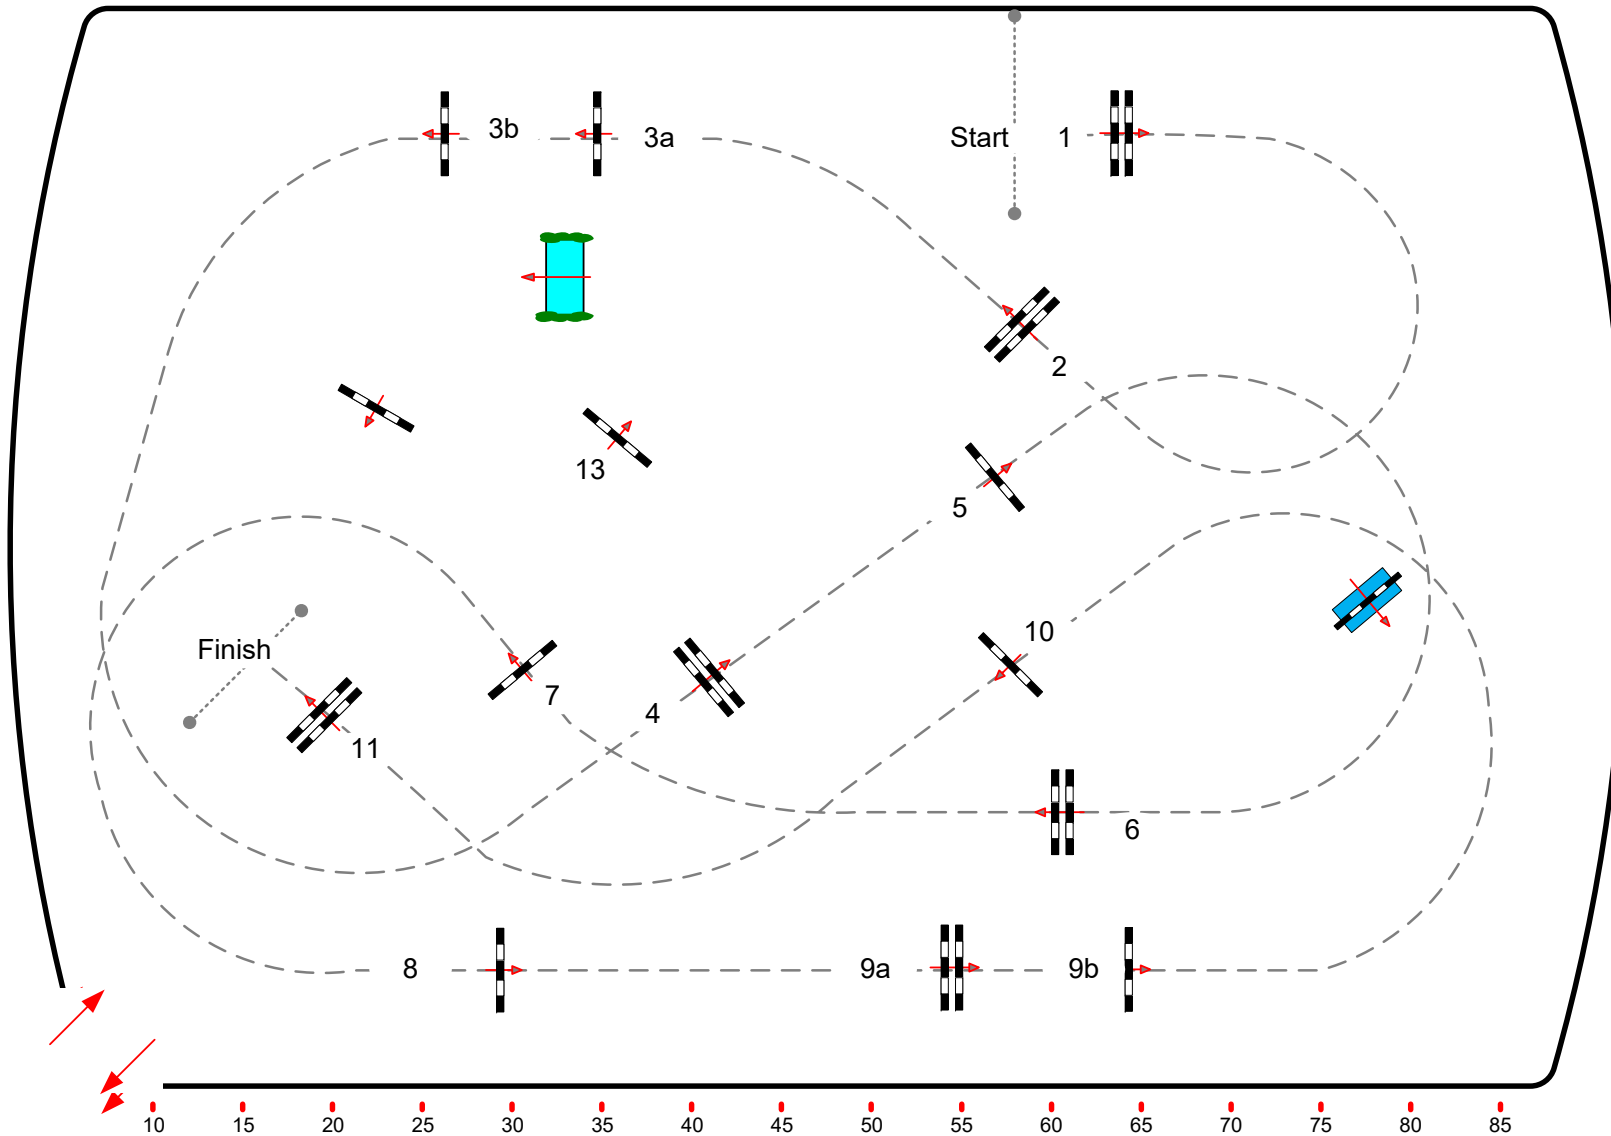

Celje CSIO 3* 2016

16

Medium Tour Final: Jump off

- 0
- 5 Table: A
National RG:
FEI RG / Art. 238.2.2
Height: 1,25 m
- 10
- 15 Speed: 350 m/min
- 20 Length: 470 m
Time allowed: 81 sec
Time limit: 162 sec
- 25 Obstacles: 11
Efforts: 13
Penalty sec
- 30 Closed combination:
- 35 1st Jump-off:
13.1.2.3a.3b.4.6.7
- 40 Length: 300 m
Time allowed: 52 sec
Time limit: 104 sec
- 45
- 50 Course designer
Stefan Wirth
www.HiOxER.com
- 55
- 60 Teodor Sheytanov
Unni Gustafsson