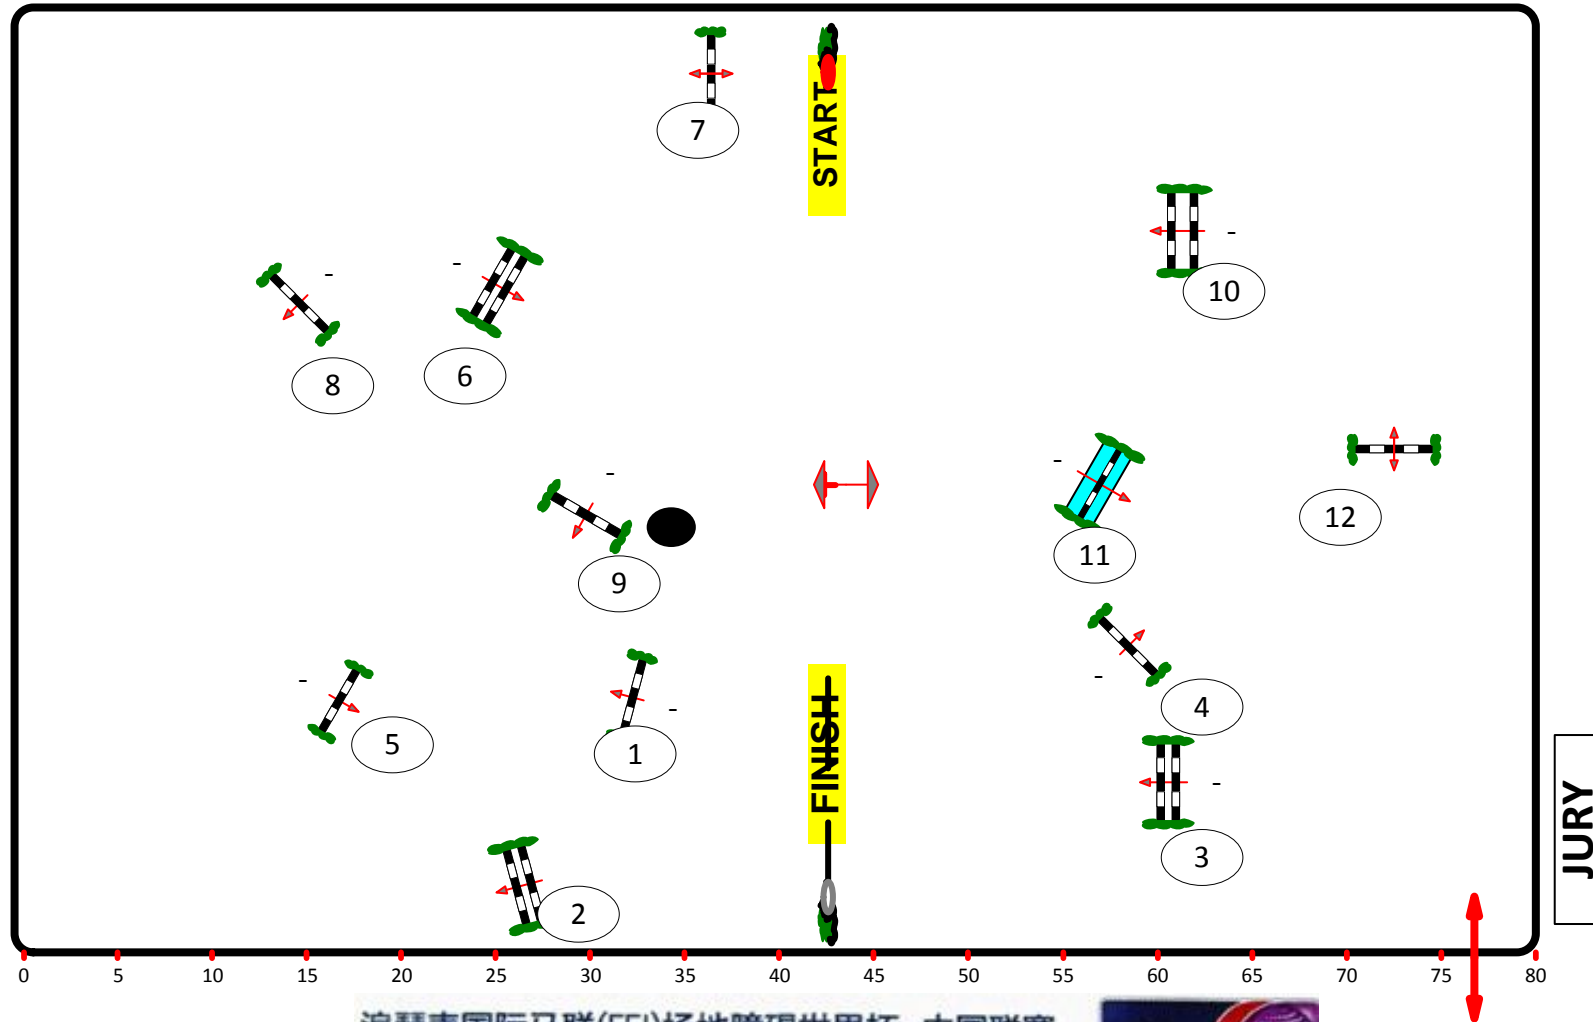

LONGINES FEI World Cup – China League, 2nd lap Beijing 2016

3

Class No.: 3

Take your own Line

Friday 6 May

Start 10:00

Table C

FEI

Height: 110 cm

Course Designer
Paul Weier (SUI)
+ Team