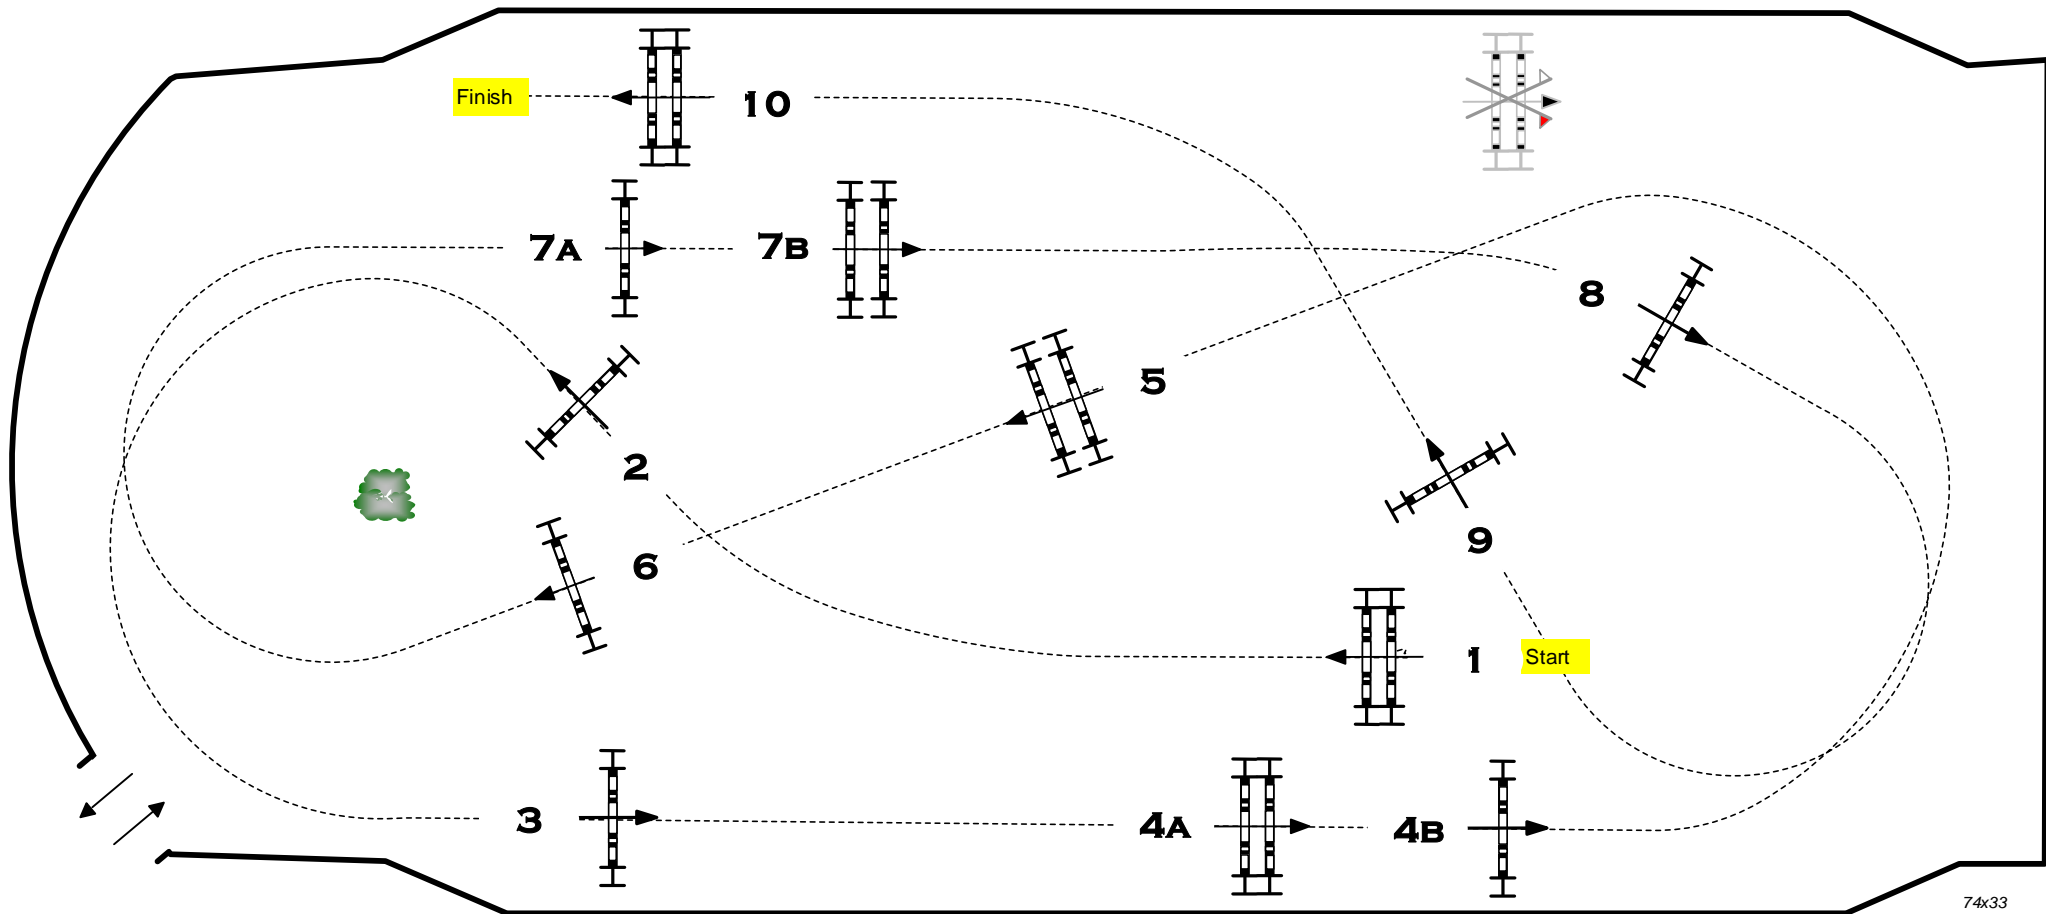

THE INTERNATIONAL - OMAHA

Class No.: 1

Heartland Farms High Child / Adult Speed Derby

Competition against the clock

Friday 6 May 2016

Start: 0:00

Table: II Sec 2.1

Speed: 350 m/min

Obstacles: 1-10

Length: 370 m

Time allowed: 64 sec

Height: 1,15 m

Time limit: 128 sec

74x33