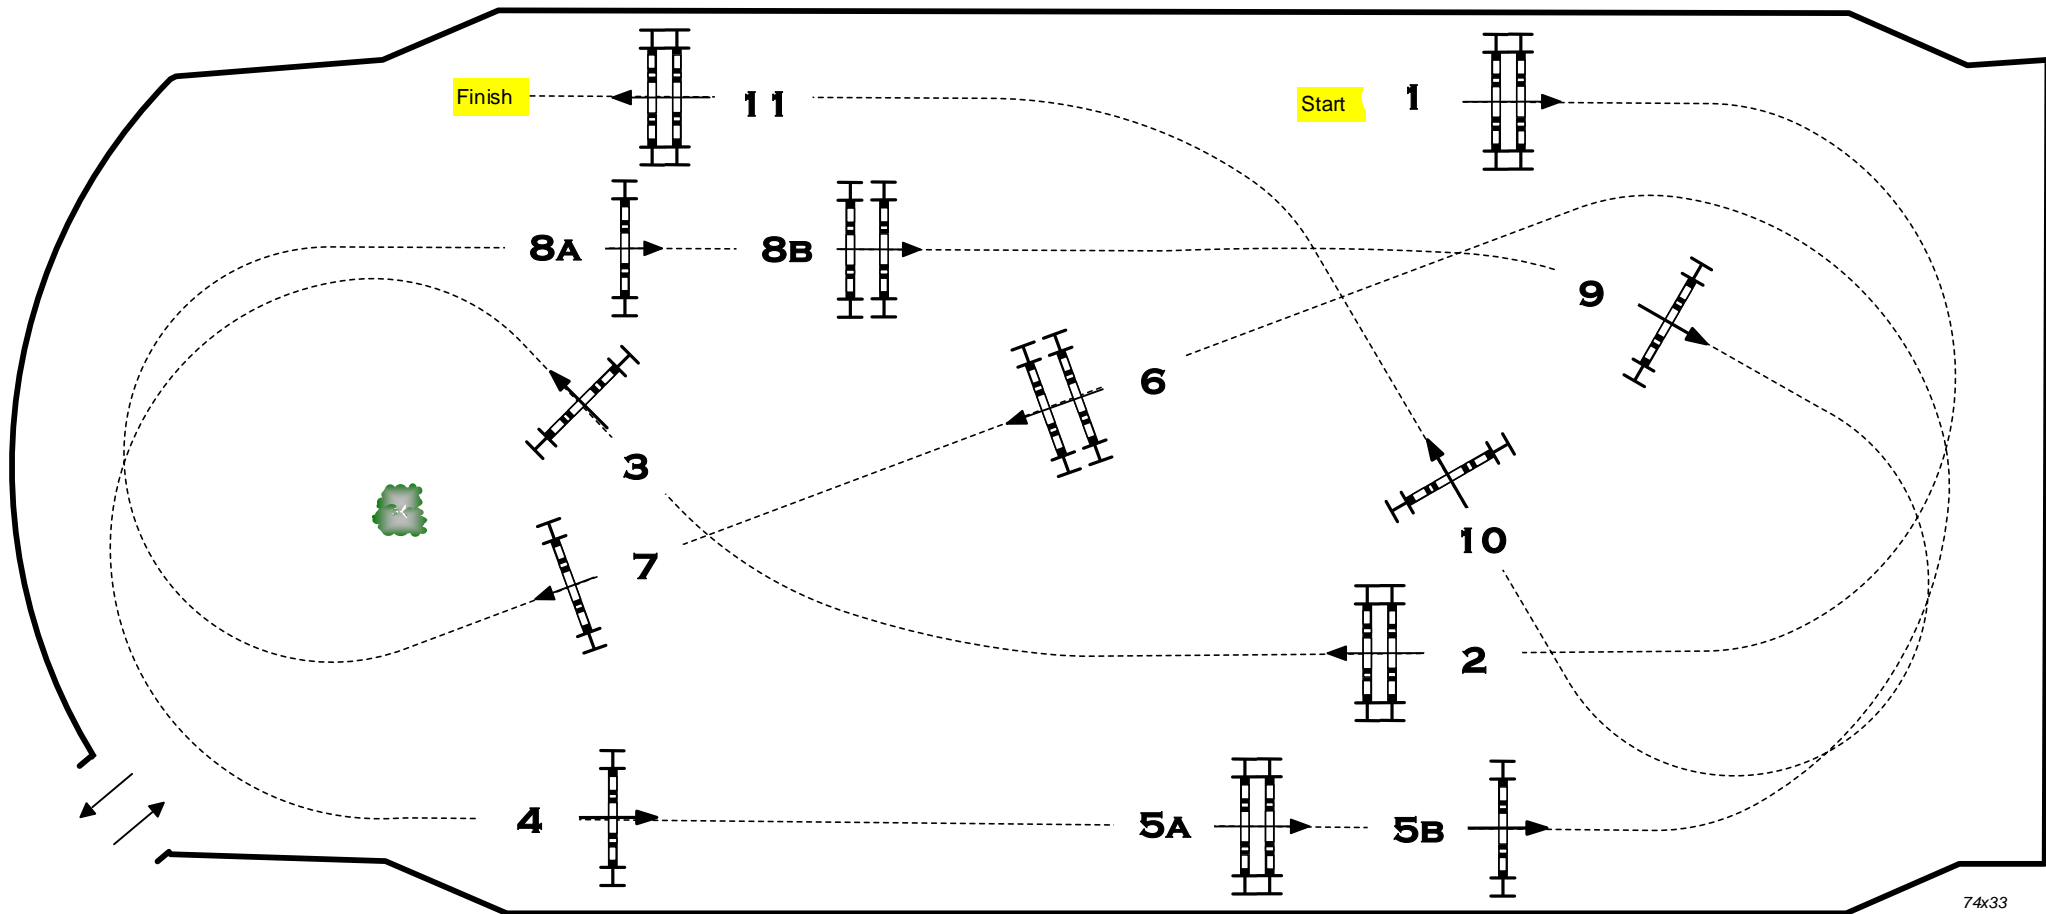

THE INTERNATIONAL - OMAHA

Class No.: 4

TRIPLE CROWN National Series Open Speed Derby

Competition against the clock

Friday 6 May 2016

Start: 0:00

Table: II Sec 2.1

Speed: 350 m/min

Obstacles: 1-11

Length: 410 m

Time allowed: 71 sec

Height: 1,40 m

Time limit: 142 sec

74x33