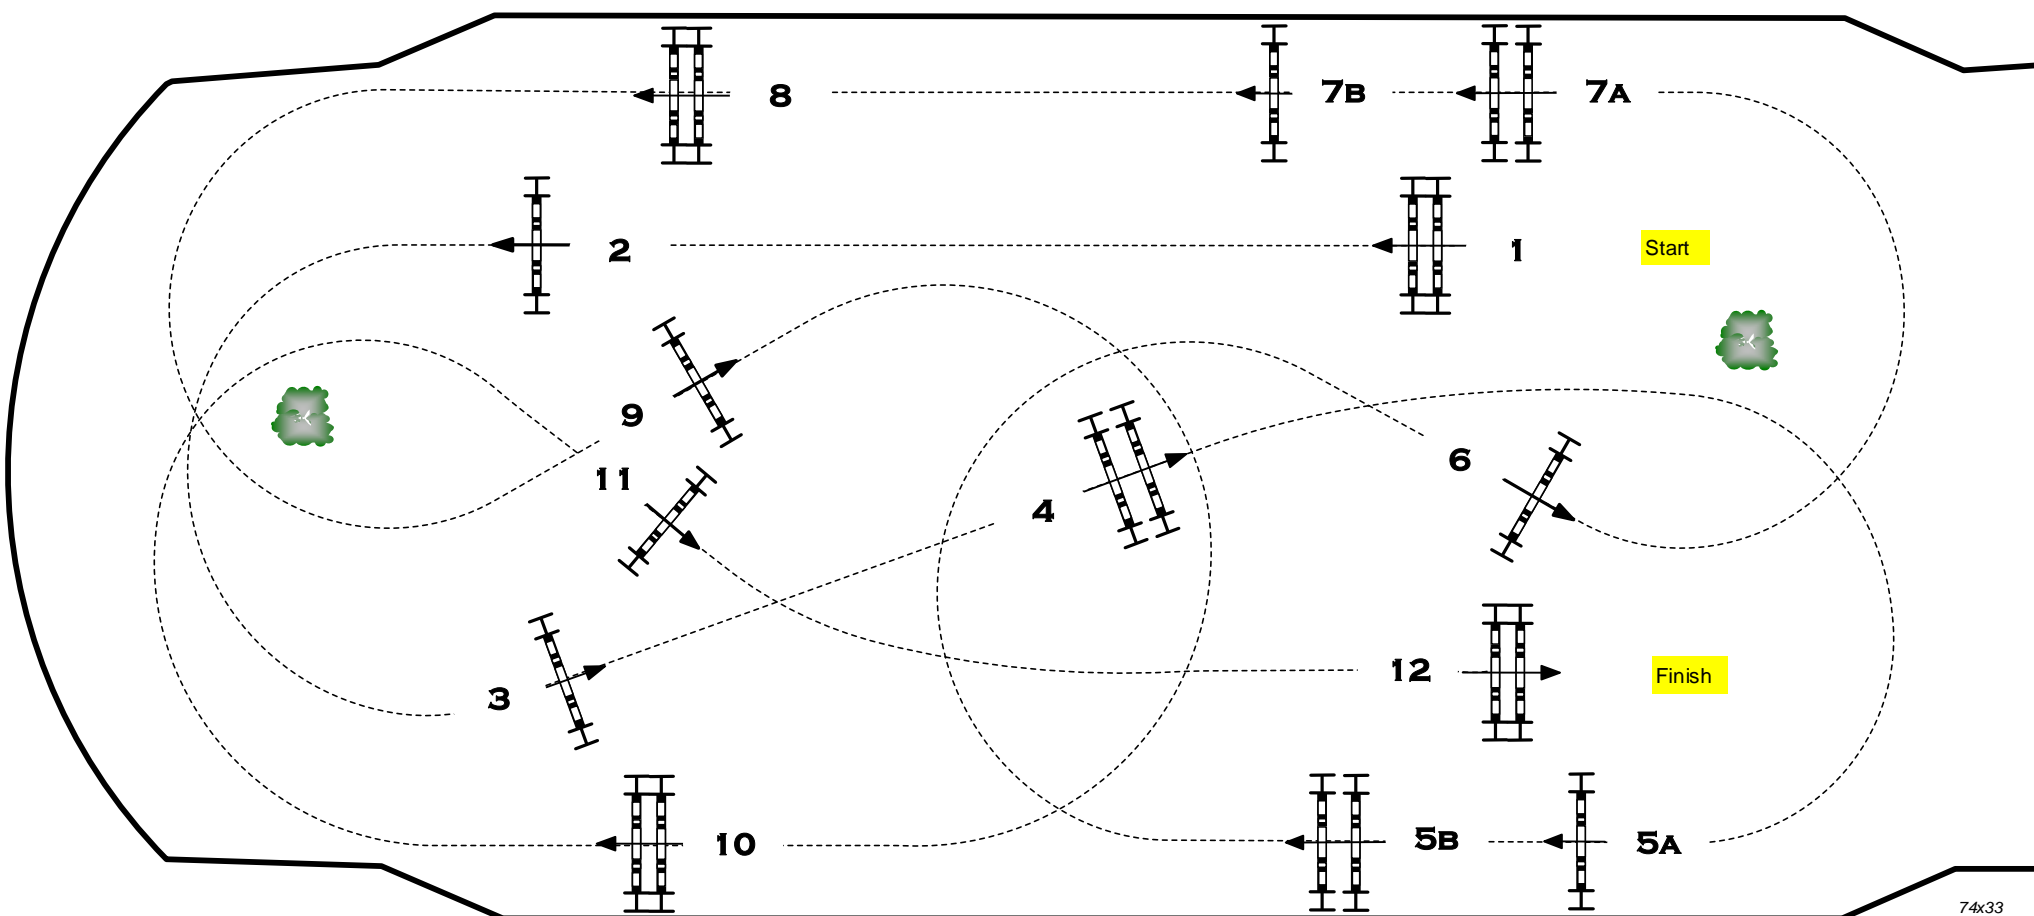

5

THE INTERNATIONAL - OMAHA

Class No.: 5

Mutual of Omaha Bank Speed Derby

Competition against the clock

Friday 6 May 2016

Start: 0:00

Table: A

Speed: 350 m/min

Obstacles: 1-12

National RG:

Length: 440 m

FEI RG / Art. 238.2.1

Time allowed: 76 sec

Height: 1,45 m

Time limit: 152 sec

MUTUAL of OMAHA

74x33