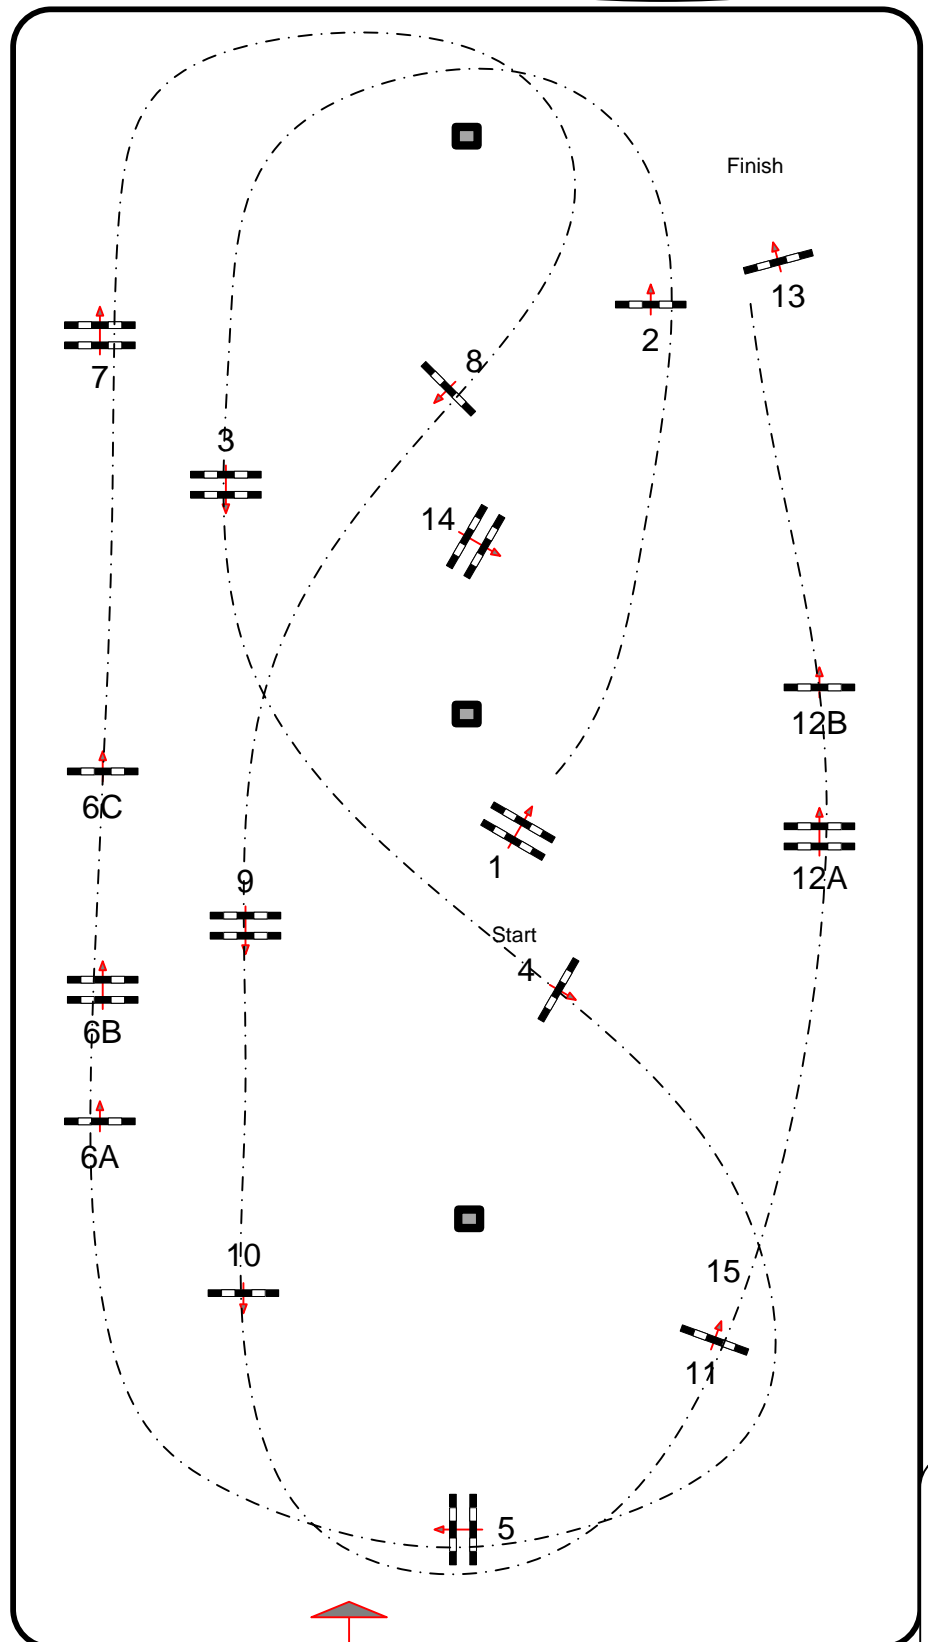

CONCOURS HIPPIQUE VALKENSWAARD

2016

SAND ARENA

JUMP-OFF
7.8.9.12AB.13.14.15

CSI *

Class No.: 25

Competition against the clock

mercredi 11 mai 2016

Start: 0:00

Table: A

National RG:

FEI RG / Art. 238.2.1

Height: 1,25 m

Speed: 350 m/min

Length: 475 m

Time allowed: 82 sec

Time limit: 164 sec

Obstacles: 1 TO 13

Efforts: 16

Penalty sec

Closed combination:

:

Length: 300 m

Time allowed: 52 sec

Time limit: 104 sec

Luc Musette (Bel)

Jean Claude Quque (Fr)

Frank Van Humbeeck (Bel)

JURY