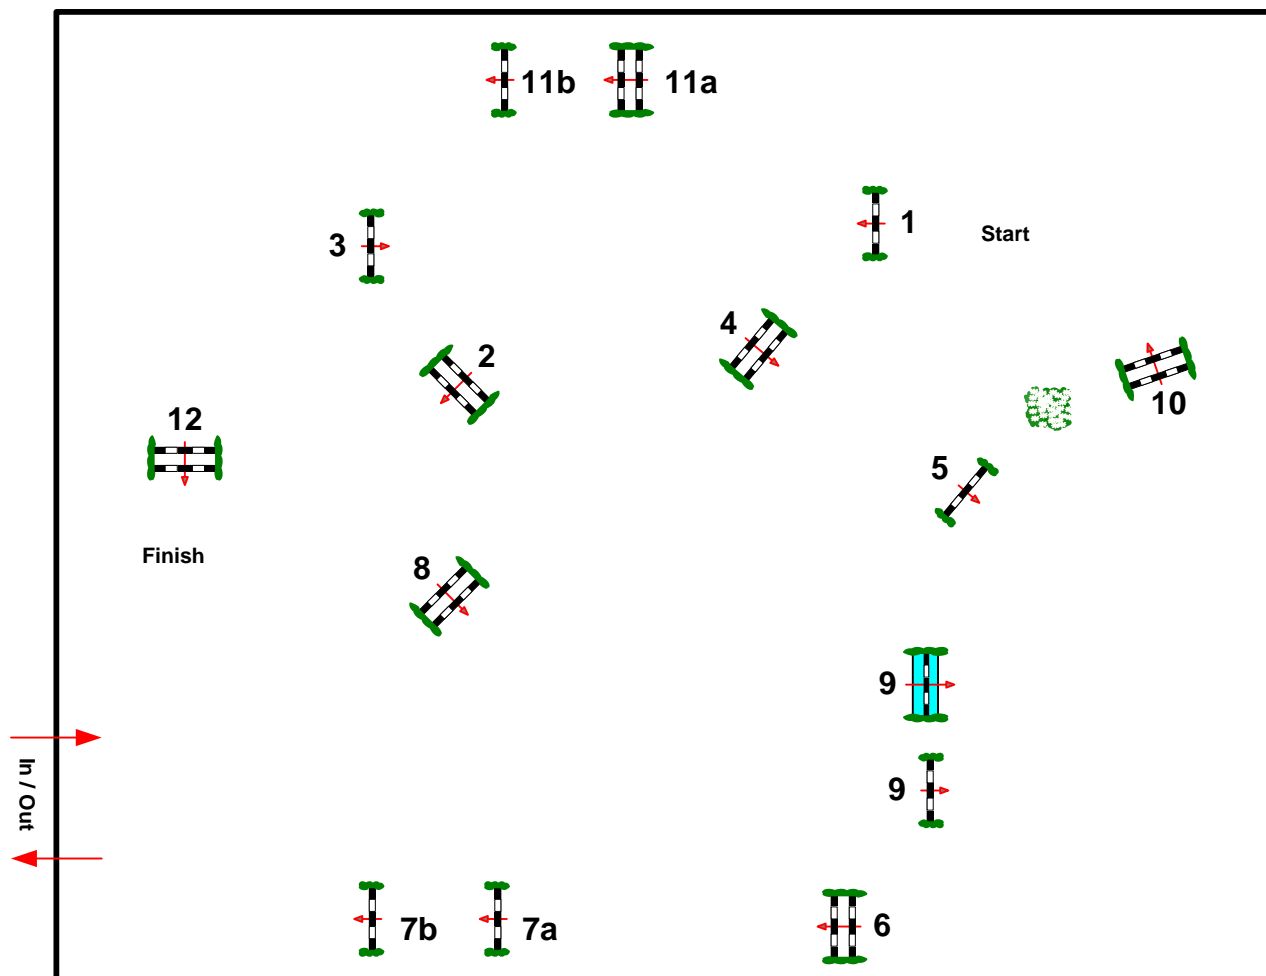

Odense Horse Festival

Class No.: 19

CSIY

Competition against the clock

19. maj 2016

Start: 0:00

Table: A
National RG:
FEI RG / Art. 238.2.1
Height: 1,40 m

Speed: 350 m/min
Length: 400 m
Time allowed: 69 sec
Time limit: 138 sec

Obstacles: 11
Efforts: 13
Penalty sec:
Closed combination:

2nd Phase:
Length: 0 m
Time allowed: 0 sec
Time limit: 0 sec

2nd Jump-off:
Length: 0 m
Time allowed: 0 sec
Time limit: 0 sec

TEAM TUENVEJ
Bo Bak Andersen