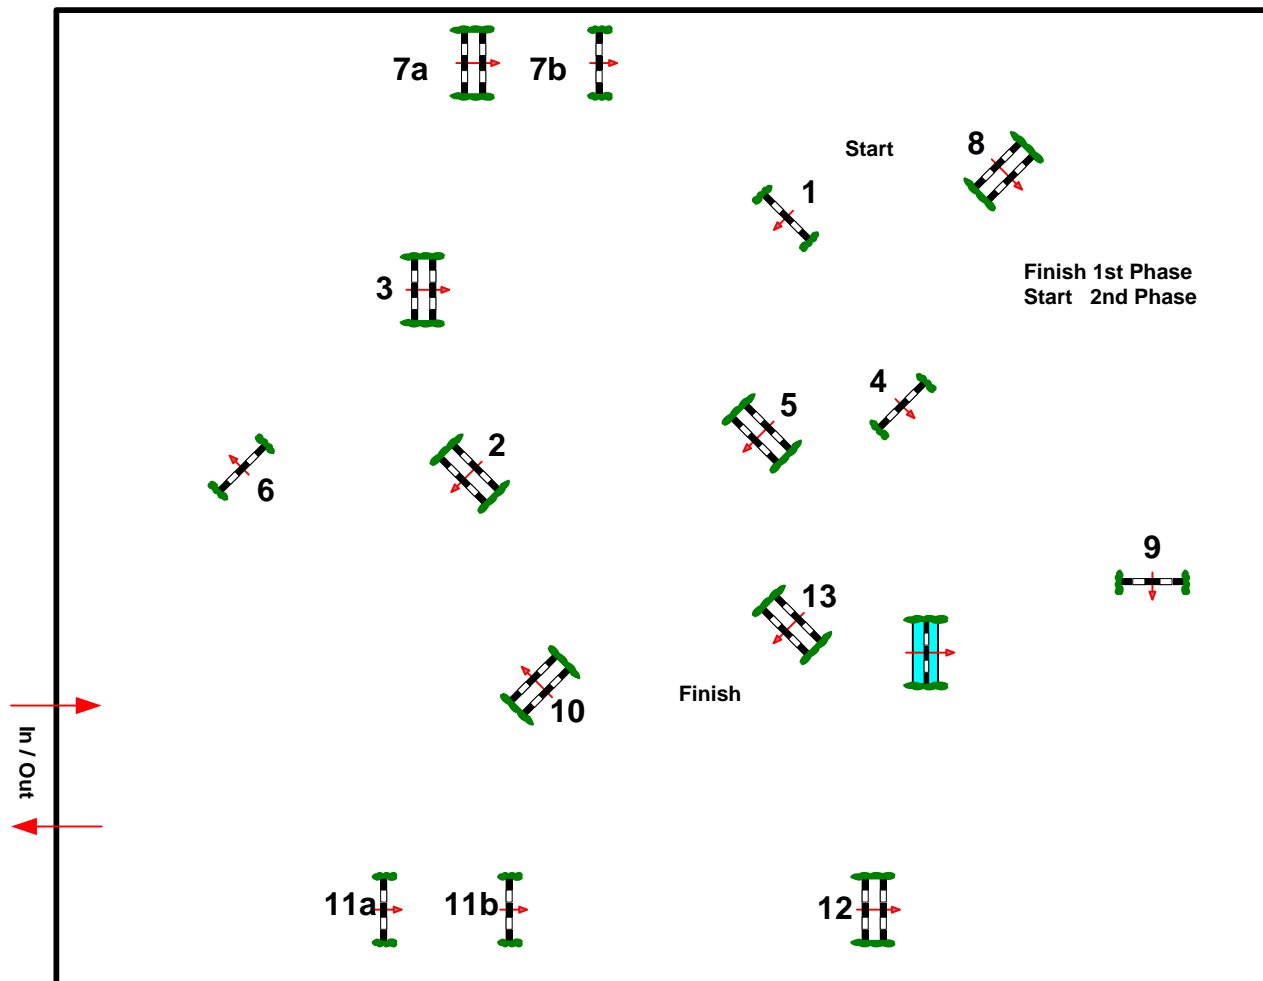

Odense Horsefestival

Class No.: 43

CSI***

Competition in two Phases

19. maj 2016

Start: 15:30

Table: A
National RG:
FEI RG / Art. 274.5.3
Height: 1,40 m

Speed: 350 m/min
Length: 330 m
Time allowed: 57 sec
Time limit: 114 sec

Obstacles: 1-8
Efforts:
Penalty sec:
Closed combination:

2nd Phase: 9-13
Length: 250 m
Time allowed: 43 sec
Time limit: 86 sec

2nd Jump-off:
Length: 0 m
Time allowed: 0 sec
Time limit: 0 sec

TEAM TUENVEJ
Bo Bak Andersen