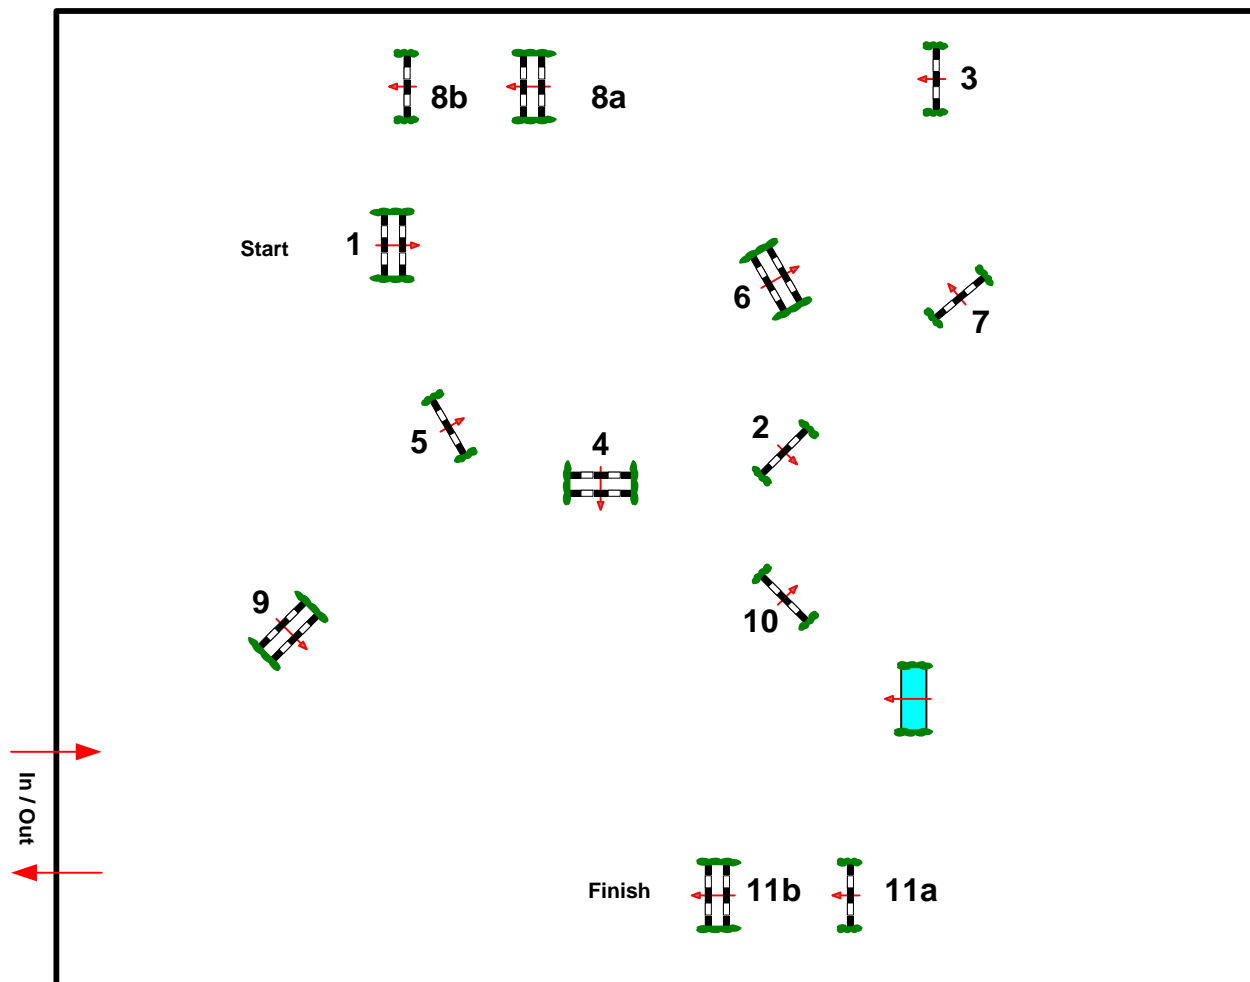

Odense Horse show

Class No.: 47

CSI***

Competition against the clock

20. maj 2016

Start: 0:00

Table: A
National RG:
FEI RG / Art. 238.2.1
Height: 1,40 m

Speed: 375 m/min
Length: 470 m
Time allowed: 76 sec
Time limit: 152 sec

Obstacles: 11
Efforts: 13
Penalty sec:
Closed combination:

2nd Phase:
Length: 0 m
Time allowed: 0 sec
Time limit: 0 sec

2nd Jump-off:
Length: 0 m
Time allowed: 0 sec
Time limit: 0 sec

TEAM TUENVEJ
Bo Bak Andersen