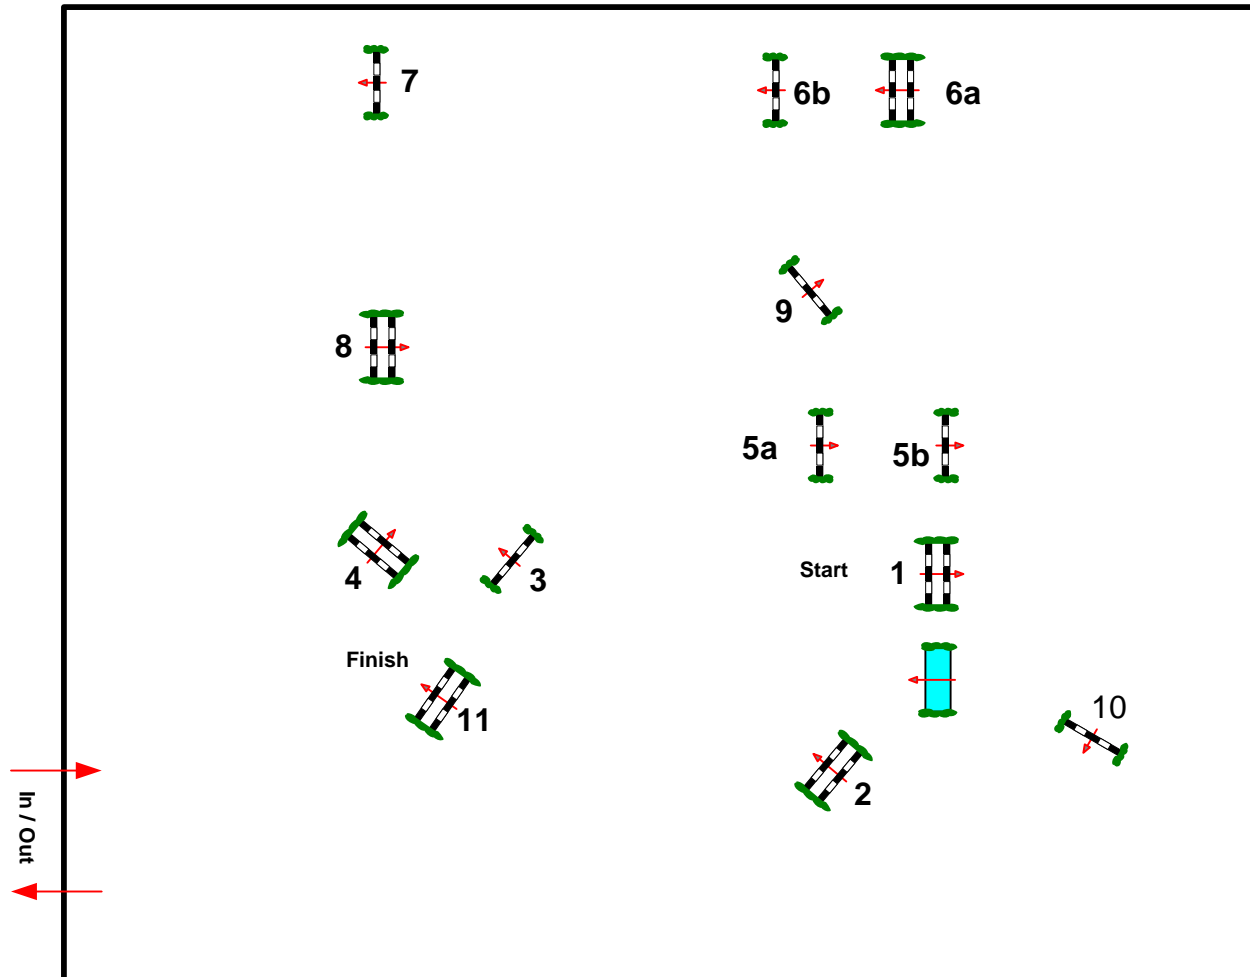

Odense Horse festival

Class No.: 51

Medium Tour

Competition against the clock

21. maj 2016

Start: 16:30

Table: A
National RG:
FEI RG / Art. 238.2.1
Height: 1,45 m

Speed: 350 m/min
Length: 450 m
Time allowed: 78 sec
Time limit: 156 sec

Obstacles:
Efforts:
Penalty sec:
Closed combination:

2nd Phase:
Length: 0 m
Time allowed: 0 sec
Time limit: 0 sec

2nd Jump-off:
Length: 0 m
Time allowed: 0 sec
Time limit: 0 sec

TEAM TUENVEJ
Bo Bak Andersen