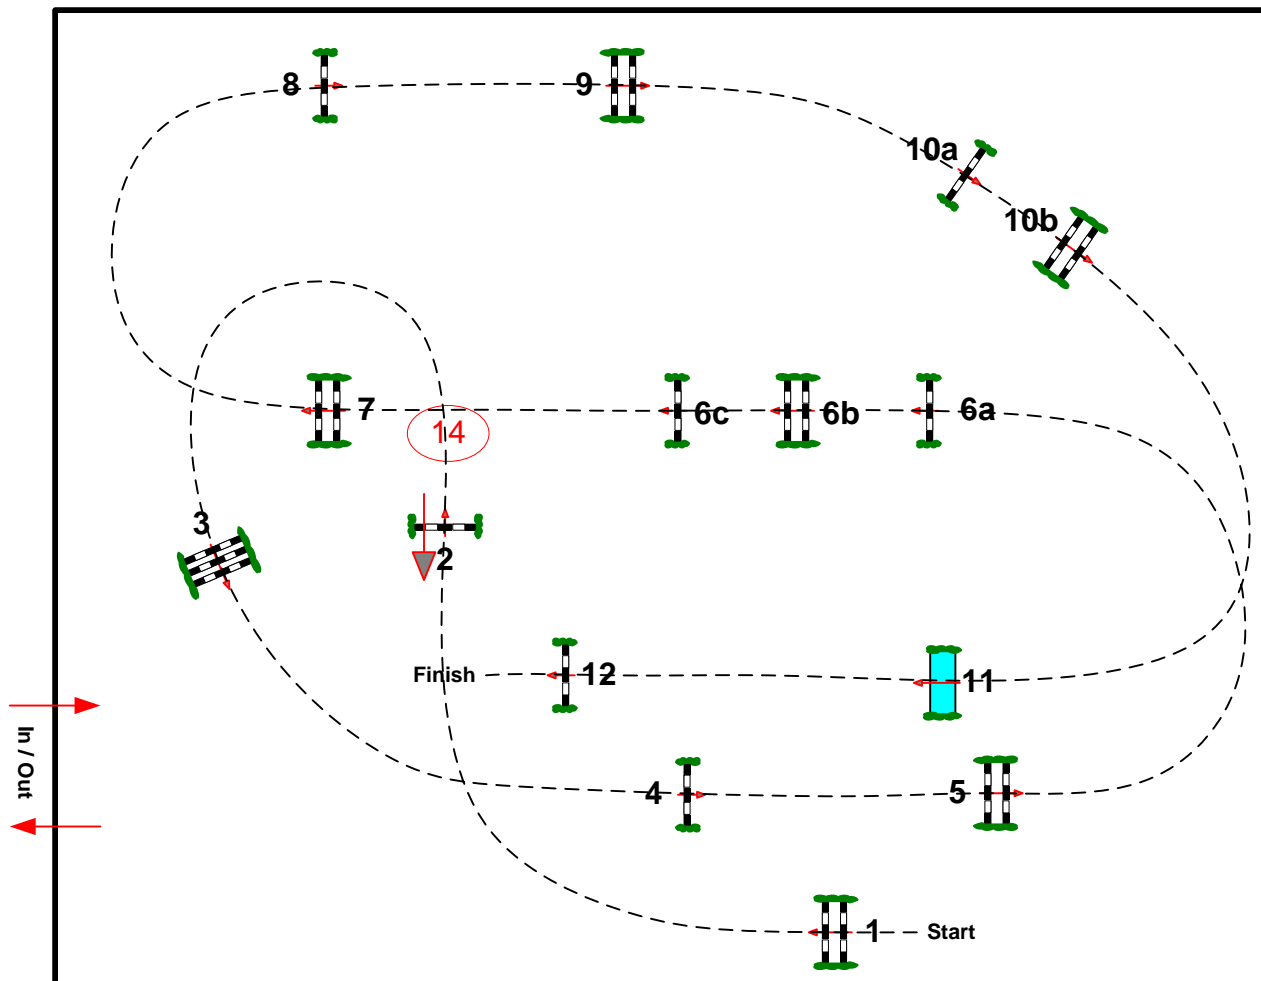

Odense Horseshow

Class No.: 7

CSIOP

Nations - Cup

20. maj 2016

Start: 0:00

Table: A
National RG:
FEI RG / Art. 264
Height: 1,30 m

Speed: 350 m/min
Length: 420 m
Time allowed: 72 sec
Time limit: 144 sec

Obstacles: 12
Efforts: 15
Penalty sec:
Closed combination:

1st Jump-off: 12-14-5-6a-6b-10a-1
Length: 330 m
Time allowed: 57 sec
Time limit: 114 sec

2nd Jump-off:
Length: 0 m
Time allowed: 0 sec
Time limit: 0 sec