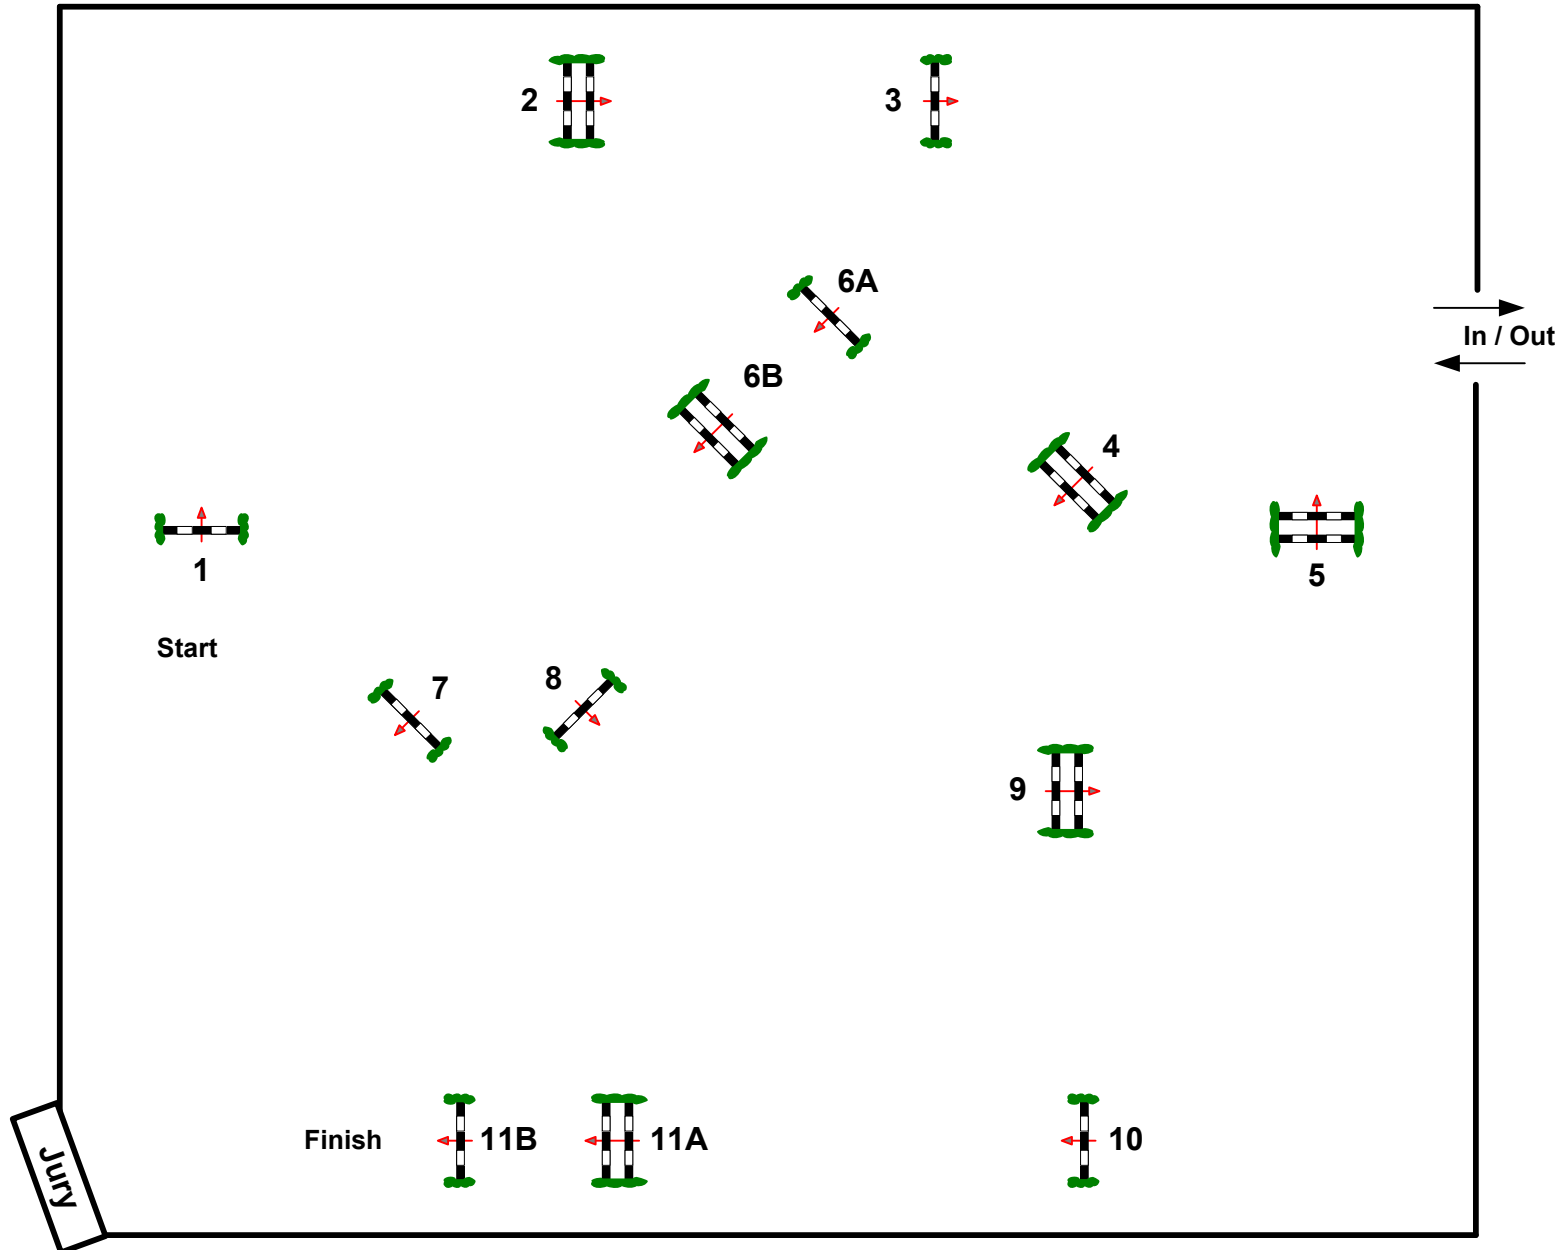

National RG: A

FEI RG / Art. 238.2.1

Height: 1,15 m

Speed: 350 m/min

Length: 400 m

Time allowed: 69 sec

Time limit: 138 sec

Obstacles: 11

Efforts: 13

Penalty sec

Closed combination:

Course Designers
Erling E. Simonsen
John Nielsen