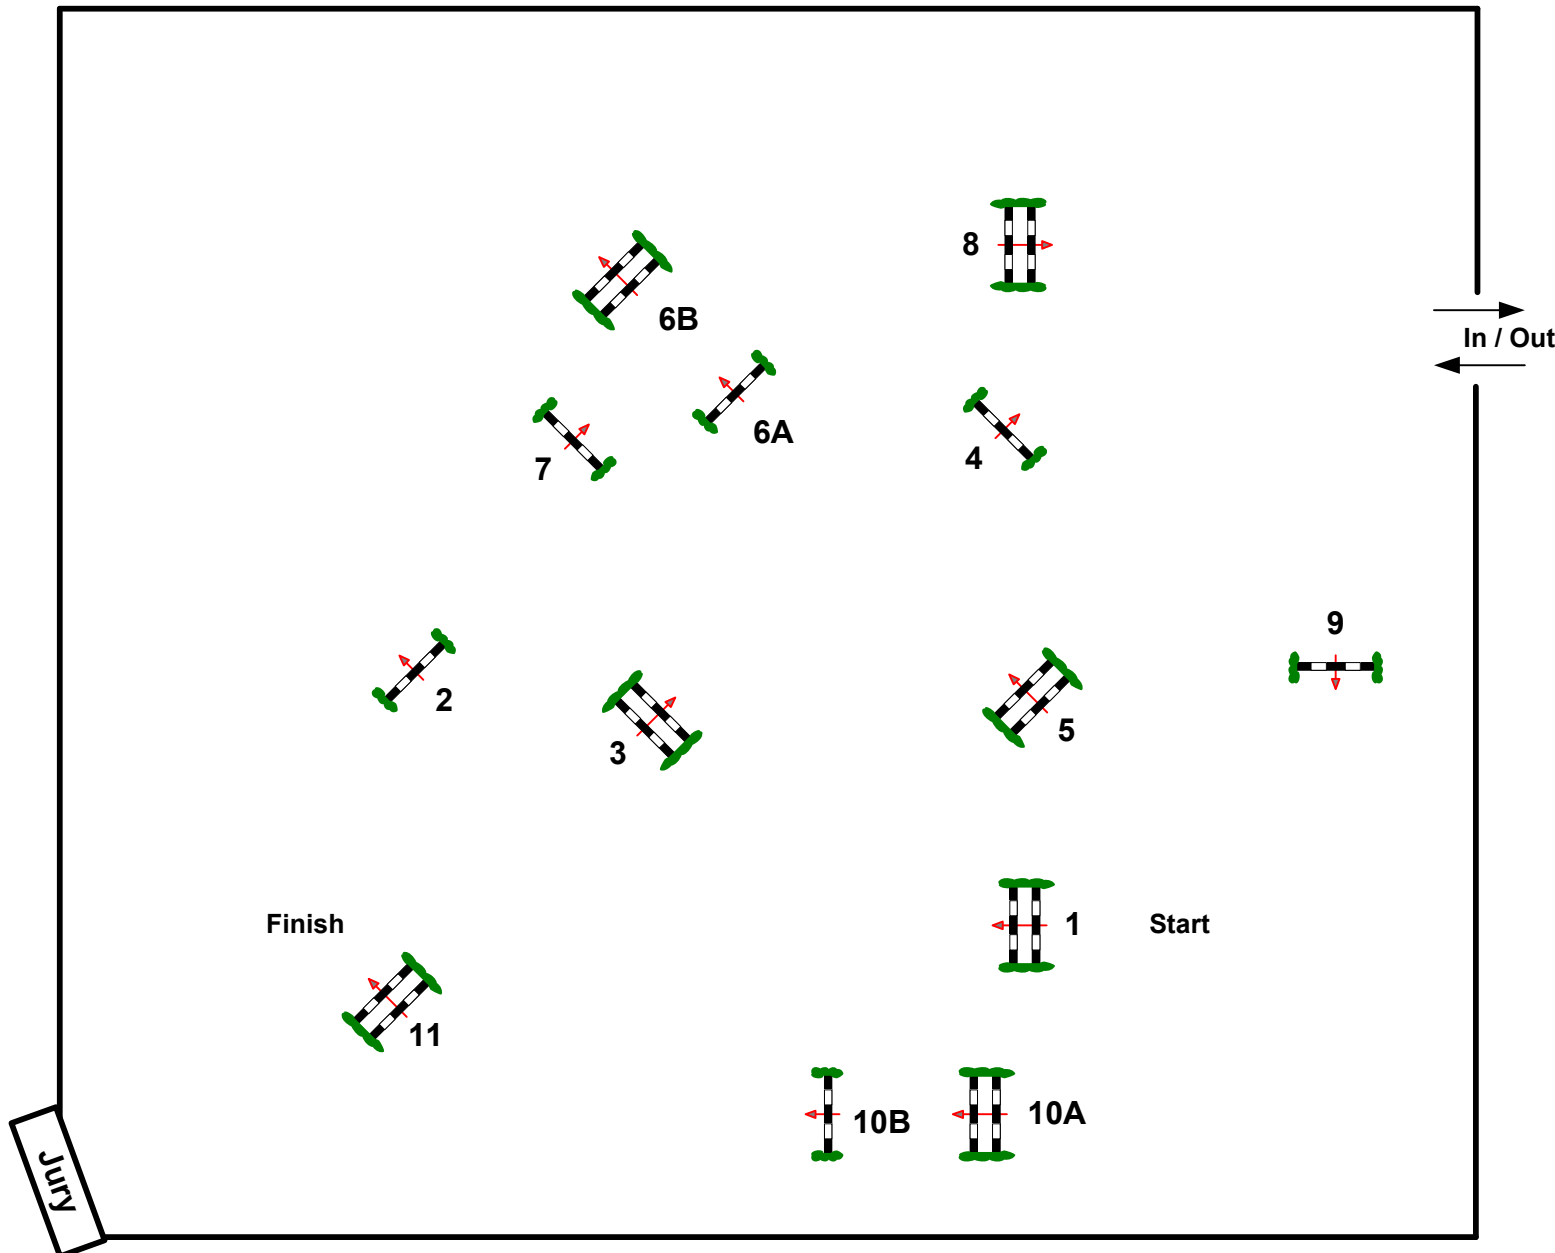

JBK Horse Festival 2016

Kingsland Arena

JBK HORSE SHOWS

Class No.: 11

Junior Small tour presented by Falck

Competition against the clock

19. maj 2016

Table: A

National RG: B4

FEI RG / Art. 274.5.3

Height: 1,25 m

Speed: 350 m/min

Length: 410 m

Time allowed: 71 sec

Time limit: 142 sec

Obstacles: 11

Efforts: 13

Penalty sec

Closed combination:

Course Designers
Erling E. Simonsen
John Nielsen