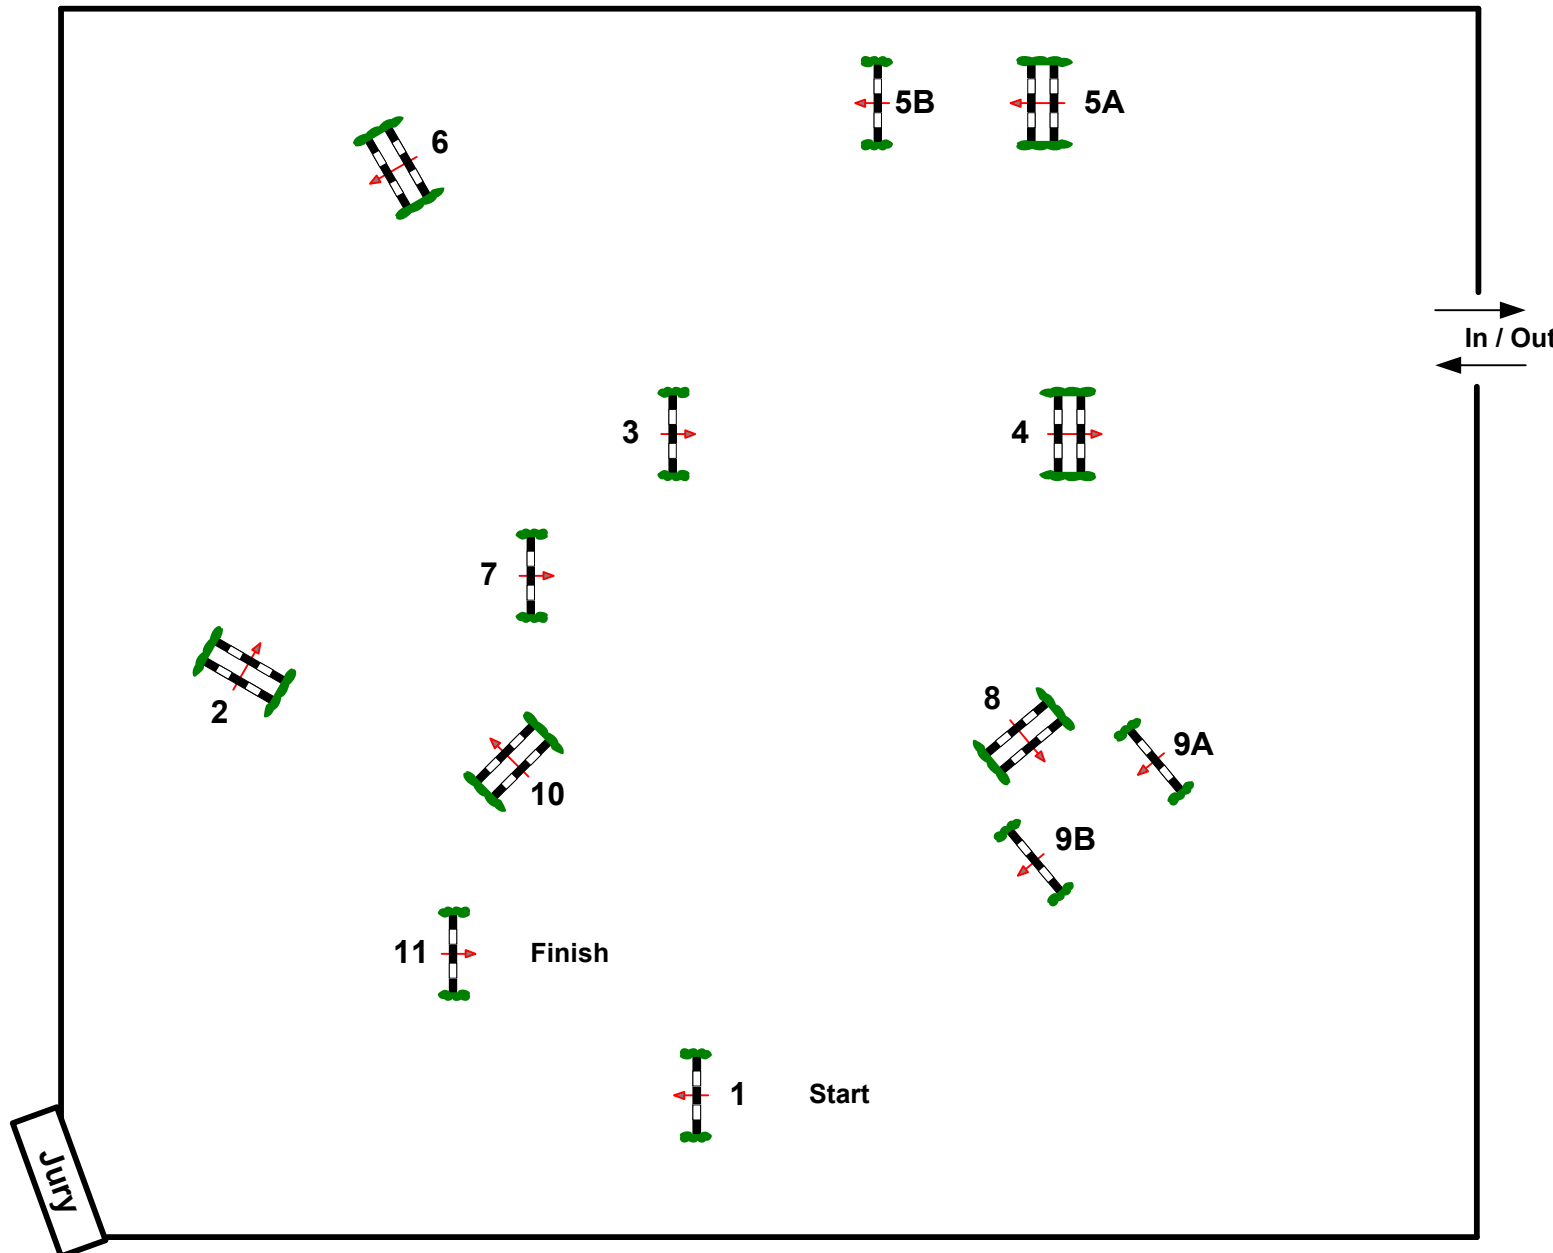

## Kingsland Arena

**JBK** HORSE SHOWS

Class No.: 15

Junior Small Tour presented by  
Falck

Competition against the clock

21. maj 2016

Table: A  
National RG: A  
FEI RG / Art. 238.2.1  
Height: 1,30 m

Speed: 350 m/min

Length: 400 m  
Time allowed: 69 sec  
Time limit: 138 sec

Obstacles: 11  
Efforts: 13  
Penalty sec  
Closed combination:

Course Designers  
Erling E. Simonsen  
John Nielsen