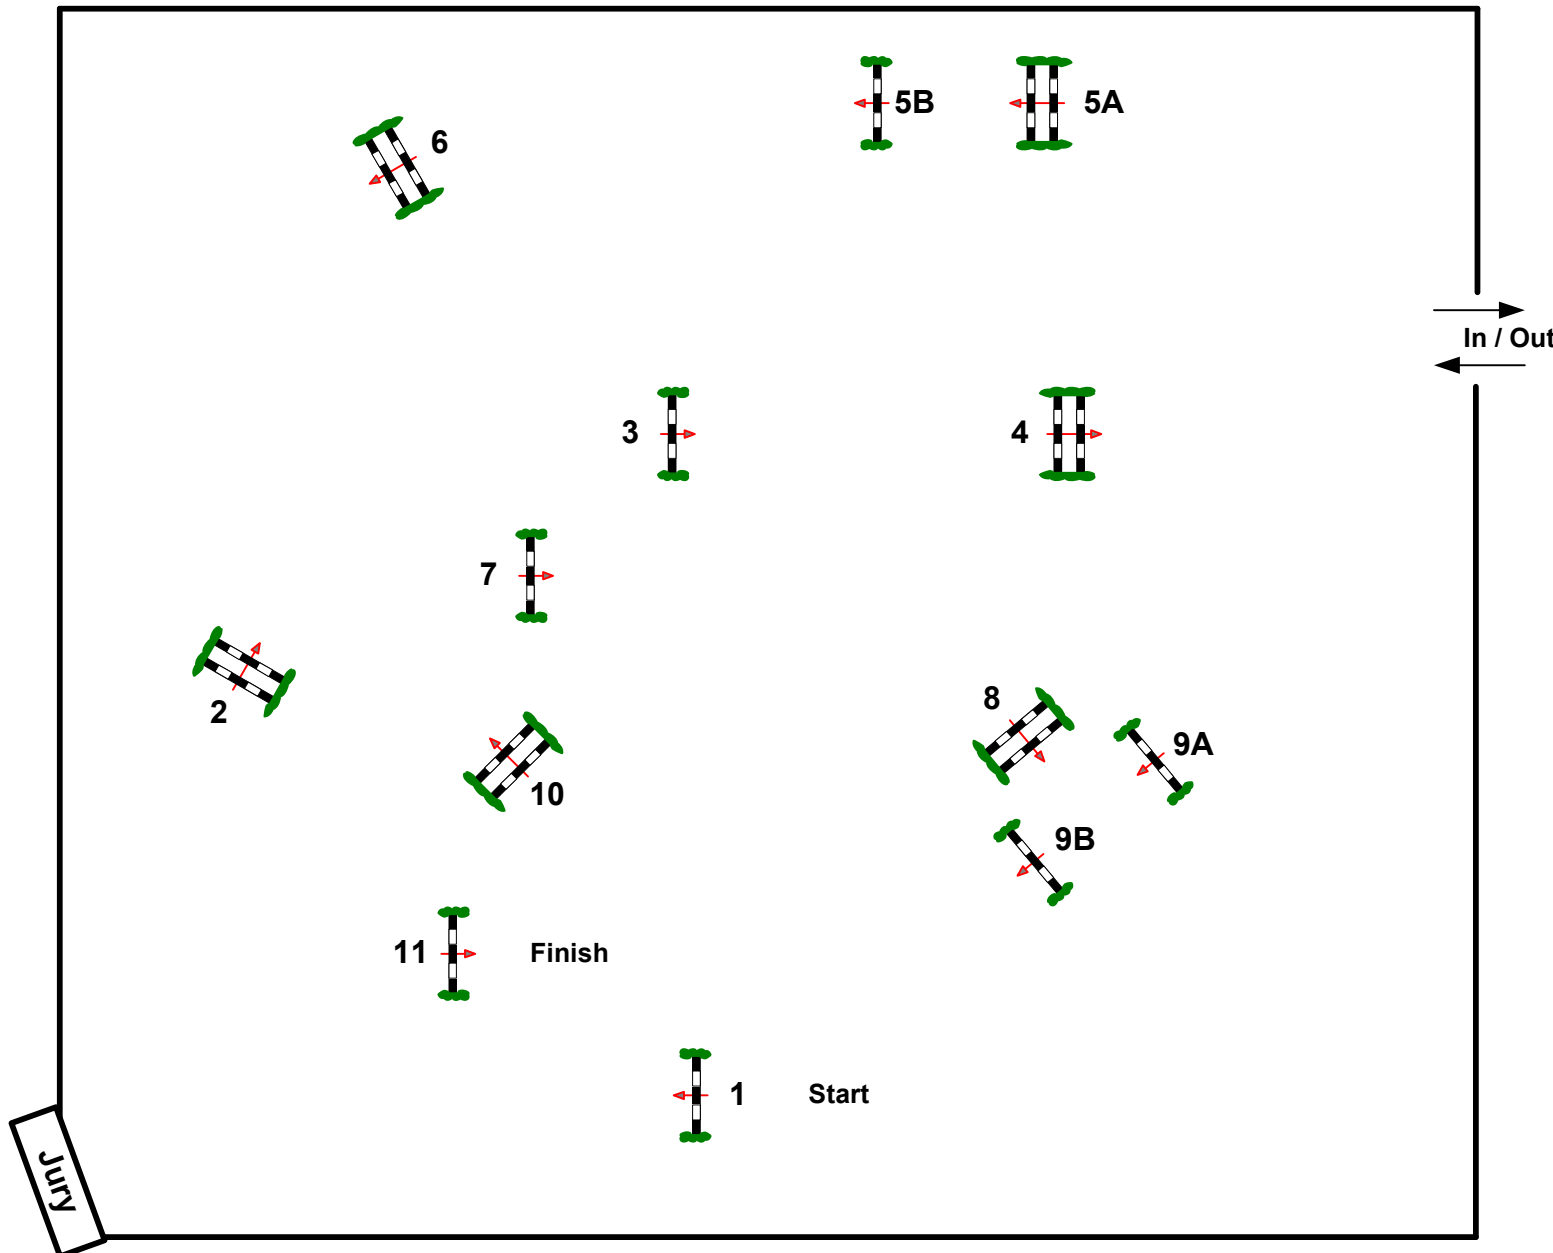

JBK Horse Festival 2016

Kingsland Arena

JBK HORSE SHOWS

Class No.: 23

Young Rider Small Tour presented
by Titan Containers

Competition against the clock

22. maj 2016

Table: A
National RG: A
FEI RG / Art. 238.2.1
Height: 1,40 m

Speed: 350 m/min

Length: 380 m
Time allowed: 66 sec
Time limit: 132 sec

Obstacles: 11
Efforts: 13
Penalty sec
Closed combination:

Course Designers
Erling E. Simonsen
John Nielsen