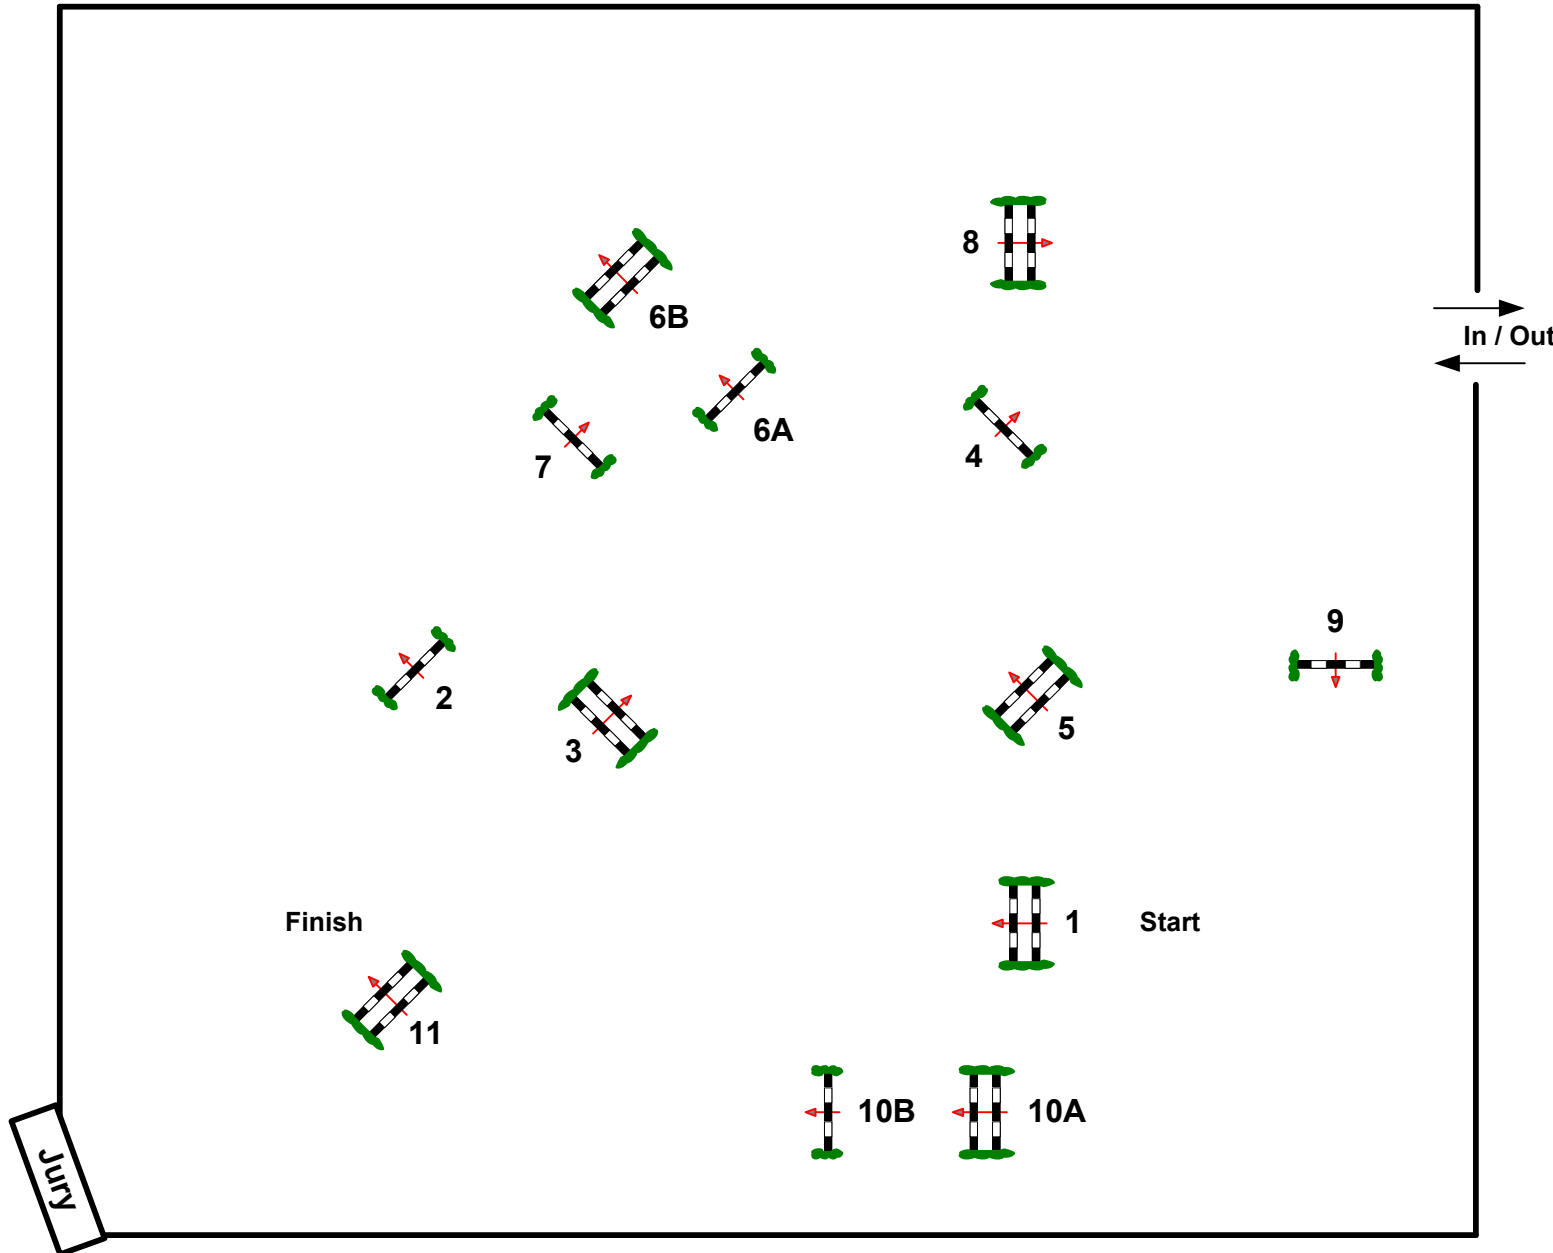

JBK Horse Festival 2016

Kingsland Arena

JBK HORSE SHOWS

Class No.: 4

Pony Small Tour presented by
mustang

Competition against the clock

19. maj 2016

Table: A
National RG: A
FEI RG / Art. 238.2.1
Height: 1,15 m

Speed: 350 m/min

Length: 410 m
Time allowed: 71 sec
Time limit: 142 sec

Obstacles: 11
Efforts: 13
Penalty sec
Closed combination:

Course Designers
Erling E. Simonsen
John Nielsen