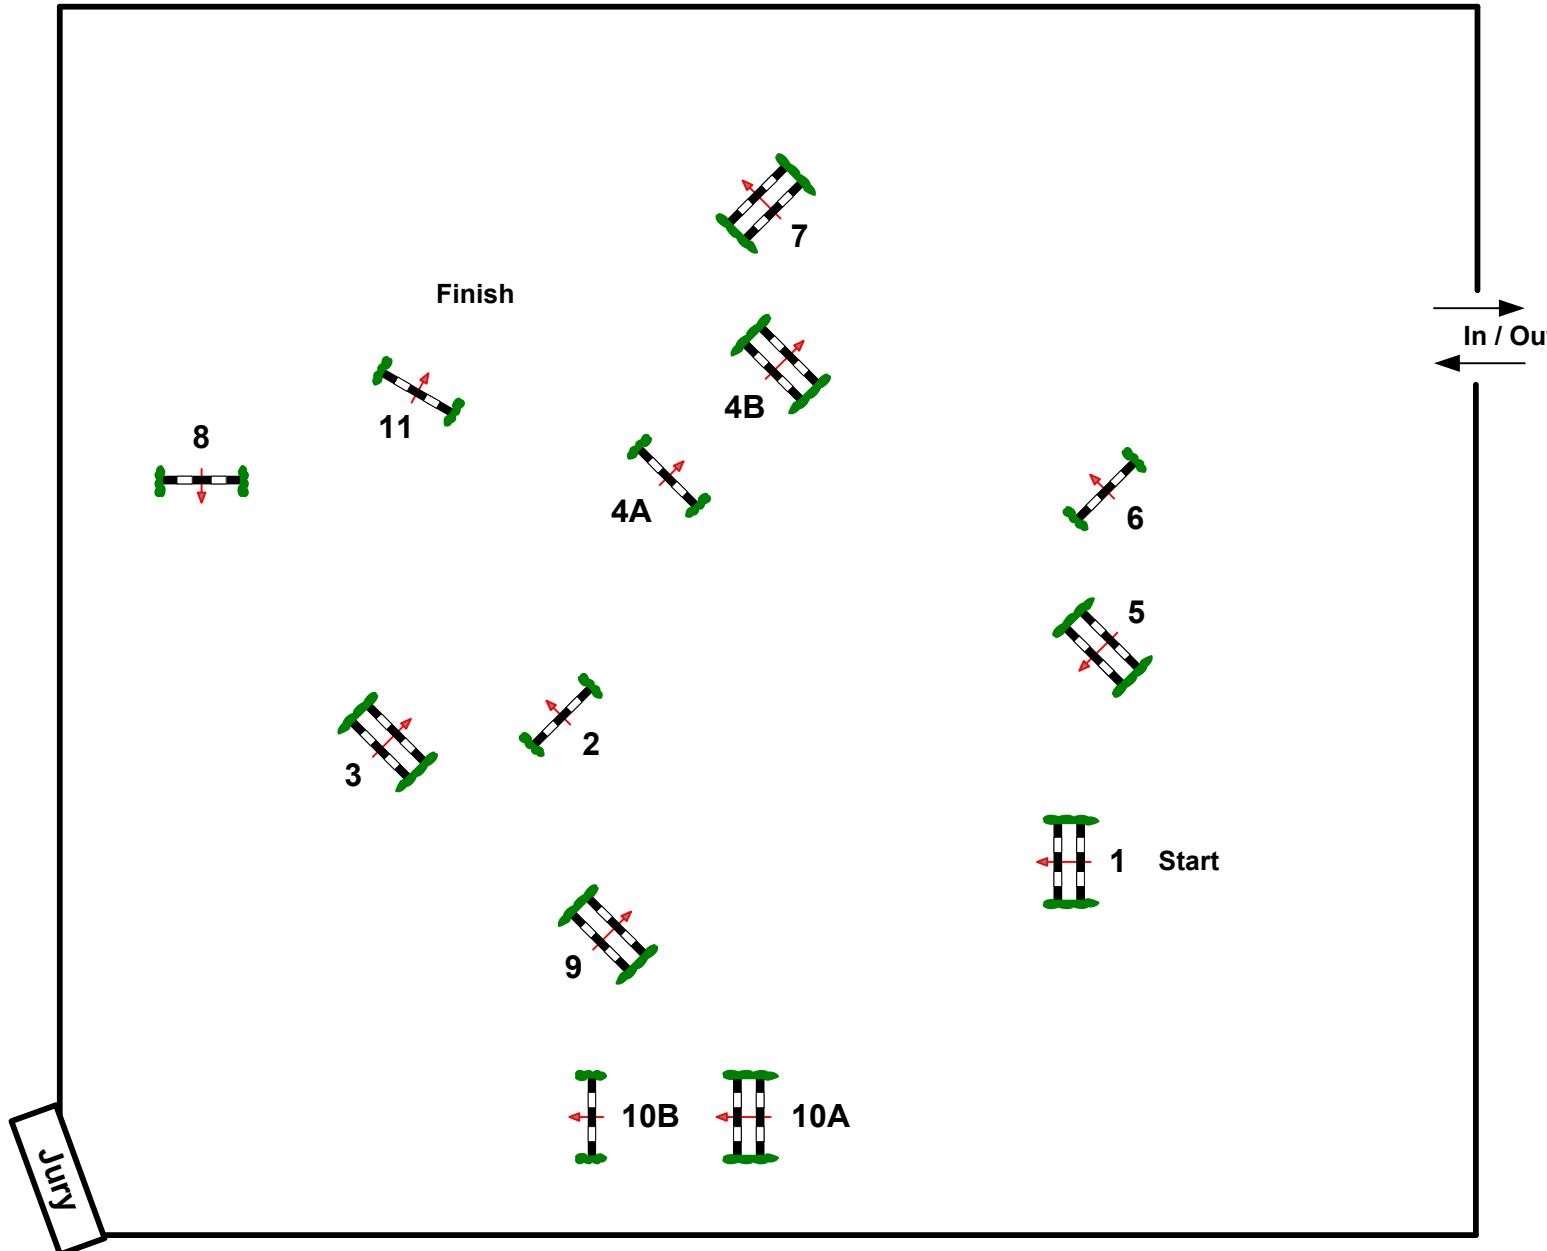

JBK Horse Festival 2016

Kingsland Arena

JBK HORSE SHOWS

Class No.: 42

CSI3* Small Tour presented by
Maskinhuset

Competition against the clock

19. maj 2016

Table: A
National RG: A
FEI RG / Art. 238.2.1
Height: 1,35 m

Speed: 350 m/min

Length: 440 m
Time allowed: 76 sec
Time limit: 152 sec

Obstacles: 11
Efforts: 13
Penalty sec
Closed combination:

Course Designers
Erling E. Simonsen
John Nielsen