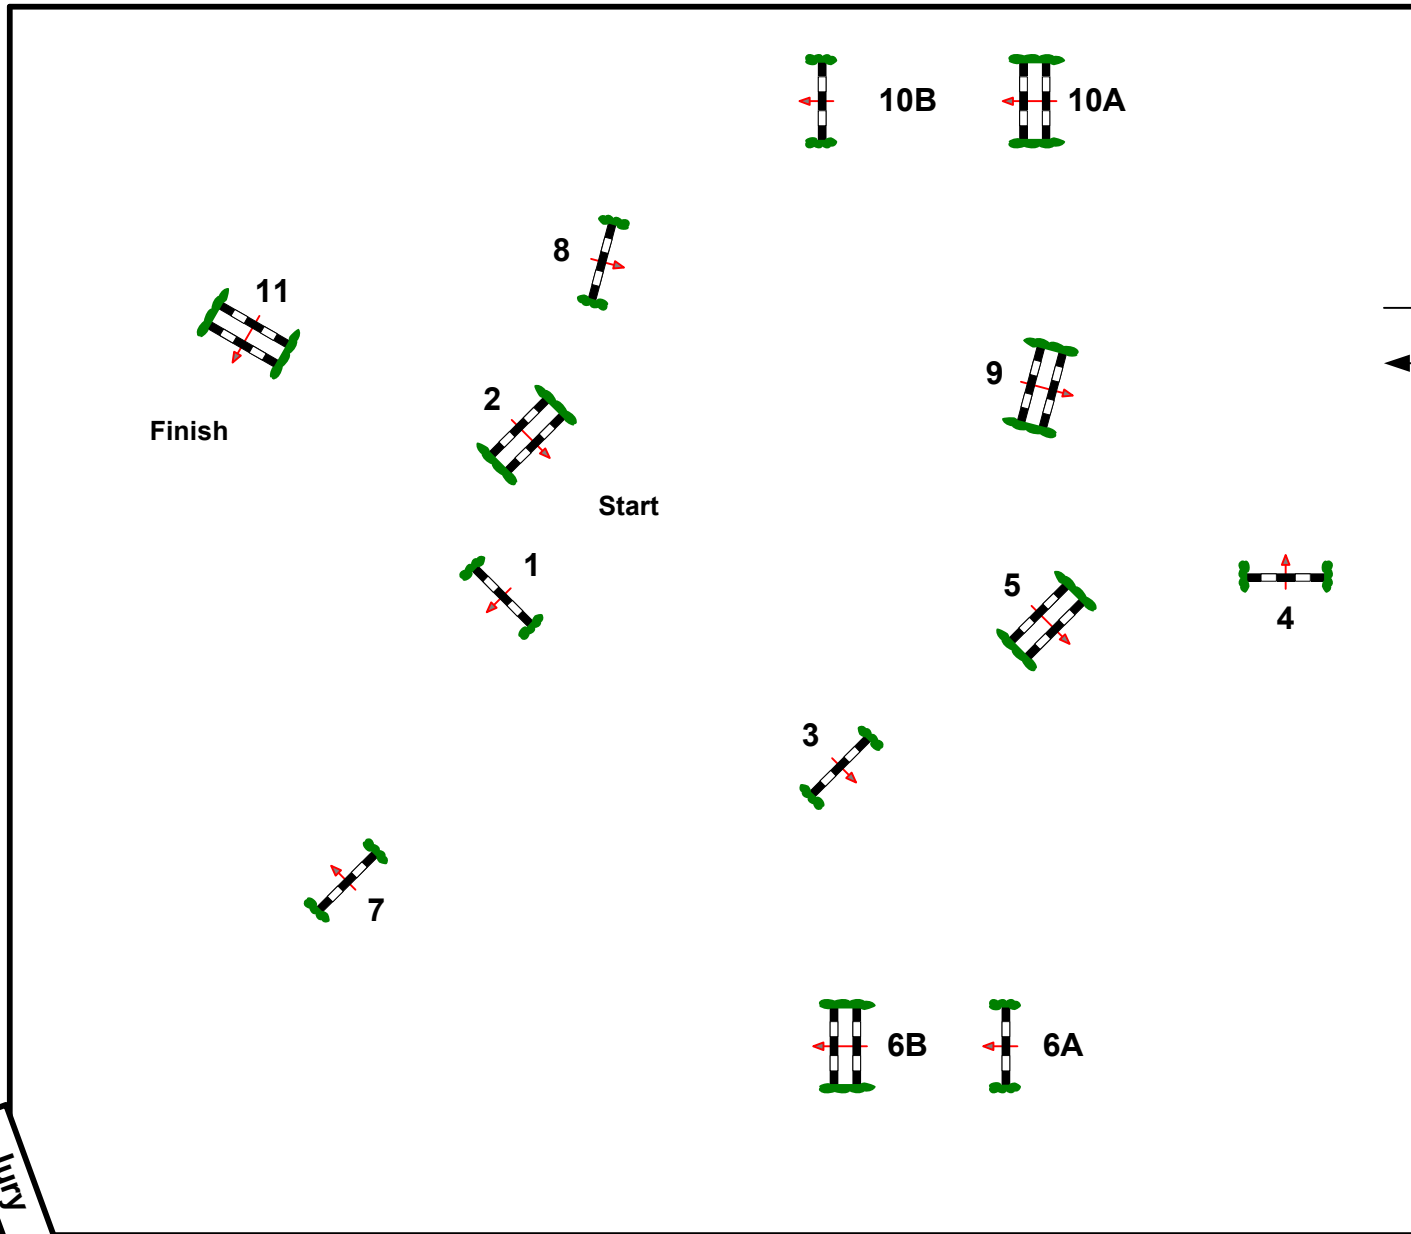

JBK Horse Festival 2016

Kingsland Arena

JBK HORSE SHOWS

Class No.: 45

CSI1* Small Tour Presented by
WALBER EQUESTRIAN ApS

Competition against the clock

21. maj 2016

Table: A
National RG: A
FEI RG / Art. 238.2.1
Height: 1,25 m

Speed: 350 m/min

Length: 430 m
Time allowed: 74 sec
Time limit: 148 sec

Obstacles: 11
Efforts: 13
Penalty sec
Closed combination:

Course Designers
Erling E. Simonsen
John Nielsen

July