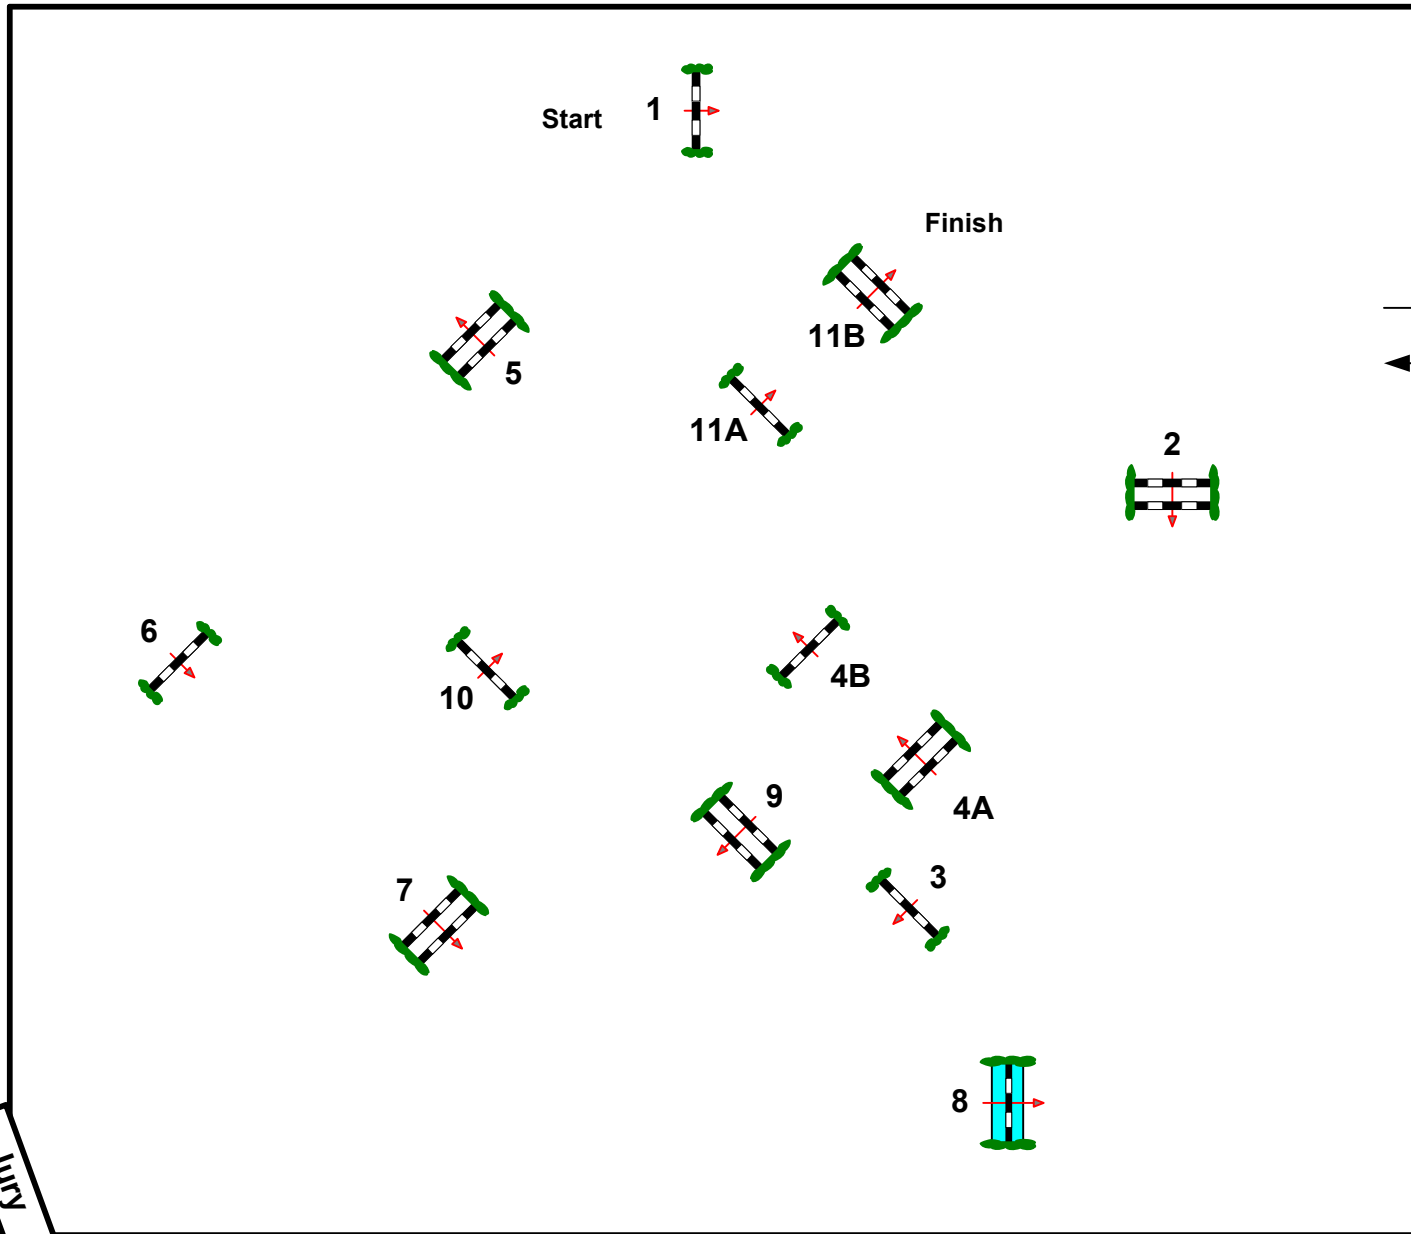

## Kingsland Arena

**JBK** HORSE SHOWS

Class No.: 8

Pony Small Tour presented by Mustang

Competition against the clock

21. maj 2016

Table: A  
National RG: A  
FEI RG / Art. 238.2.1  
Height: 1,20 m

Speed: 350 m/min

Length: 430 m  
Time allowed: 74 sec  
Time limit: 148 sec

Obstacles: 11  
Efforts: 13  
Penalty sec  
Closed combination:

Course Designers  
Erling E. Simonsen  
John Nielsen

Jun