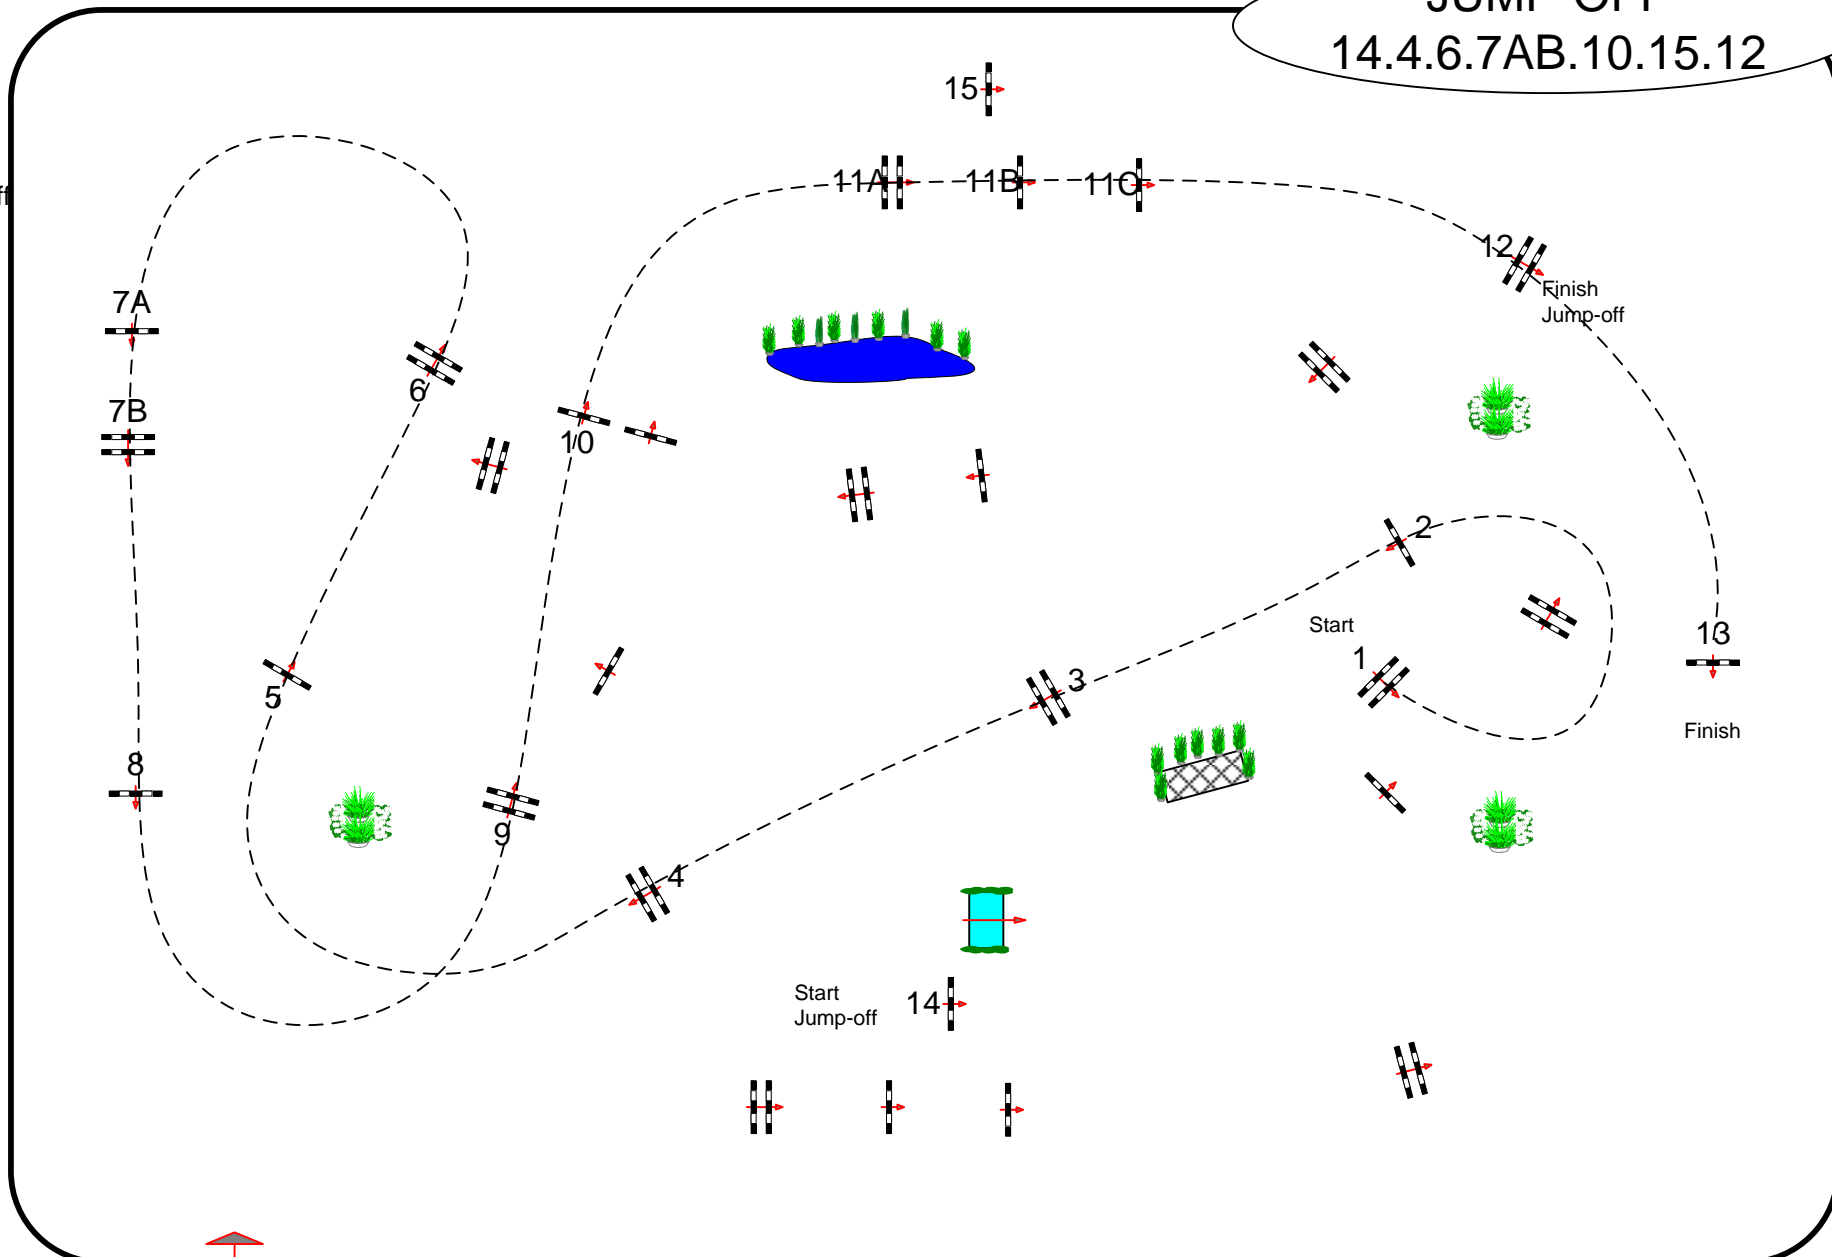

GLOBAL CHAMPIONS TOUR CHANTILLY 2016

CSI 1*

JUMP-OFF

14.4.6.7AB.10.15.12

Class No.: 26 CSI 1 *

Small Tour

Competition with one jump-off

dimanche 29 mai 2016

Start: 0:00

Table: A

National RG:

FEI RG / Art. 238.2.2

Height: 1,15 m

Speed: 350 m/min

Length: 470 m

Time allowed: 81 sec

Time limit: 162 sec

Obstacles: 1 TO 13

Efforts: 16

Penalty sec

Closed combination:

:

Length: 320 m

Time allowed: 55 sec

Time limit: 110 sec

JURY

Luc Musette (Bel)

Jean claude Quque (Fr) Yann Royant (Fr) Mario Zanotelli (Bre)