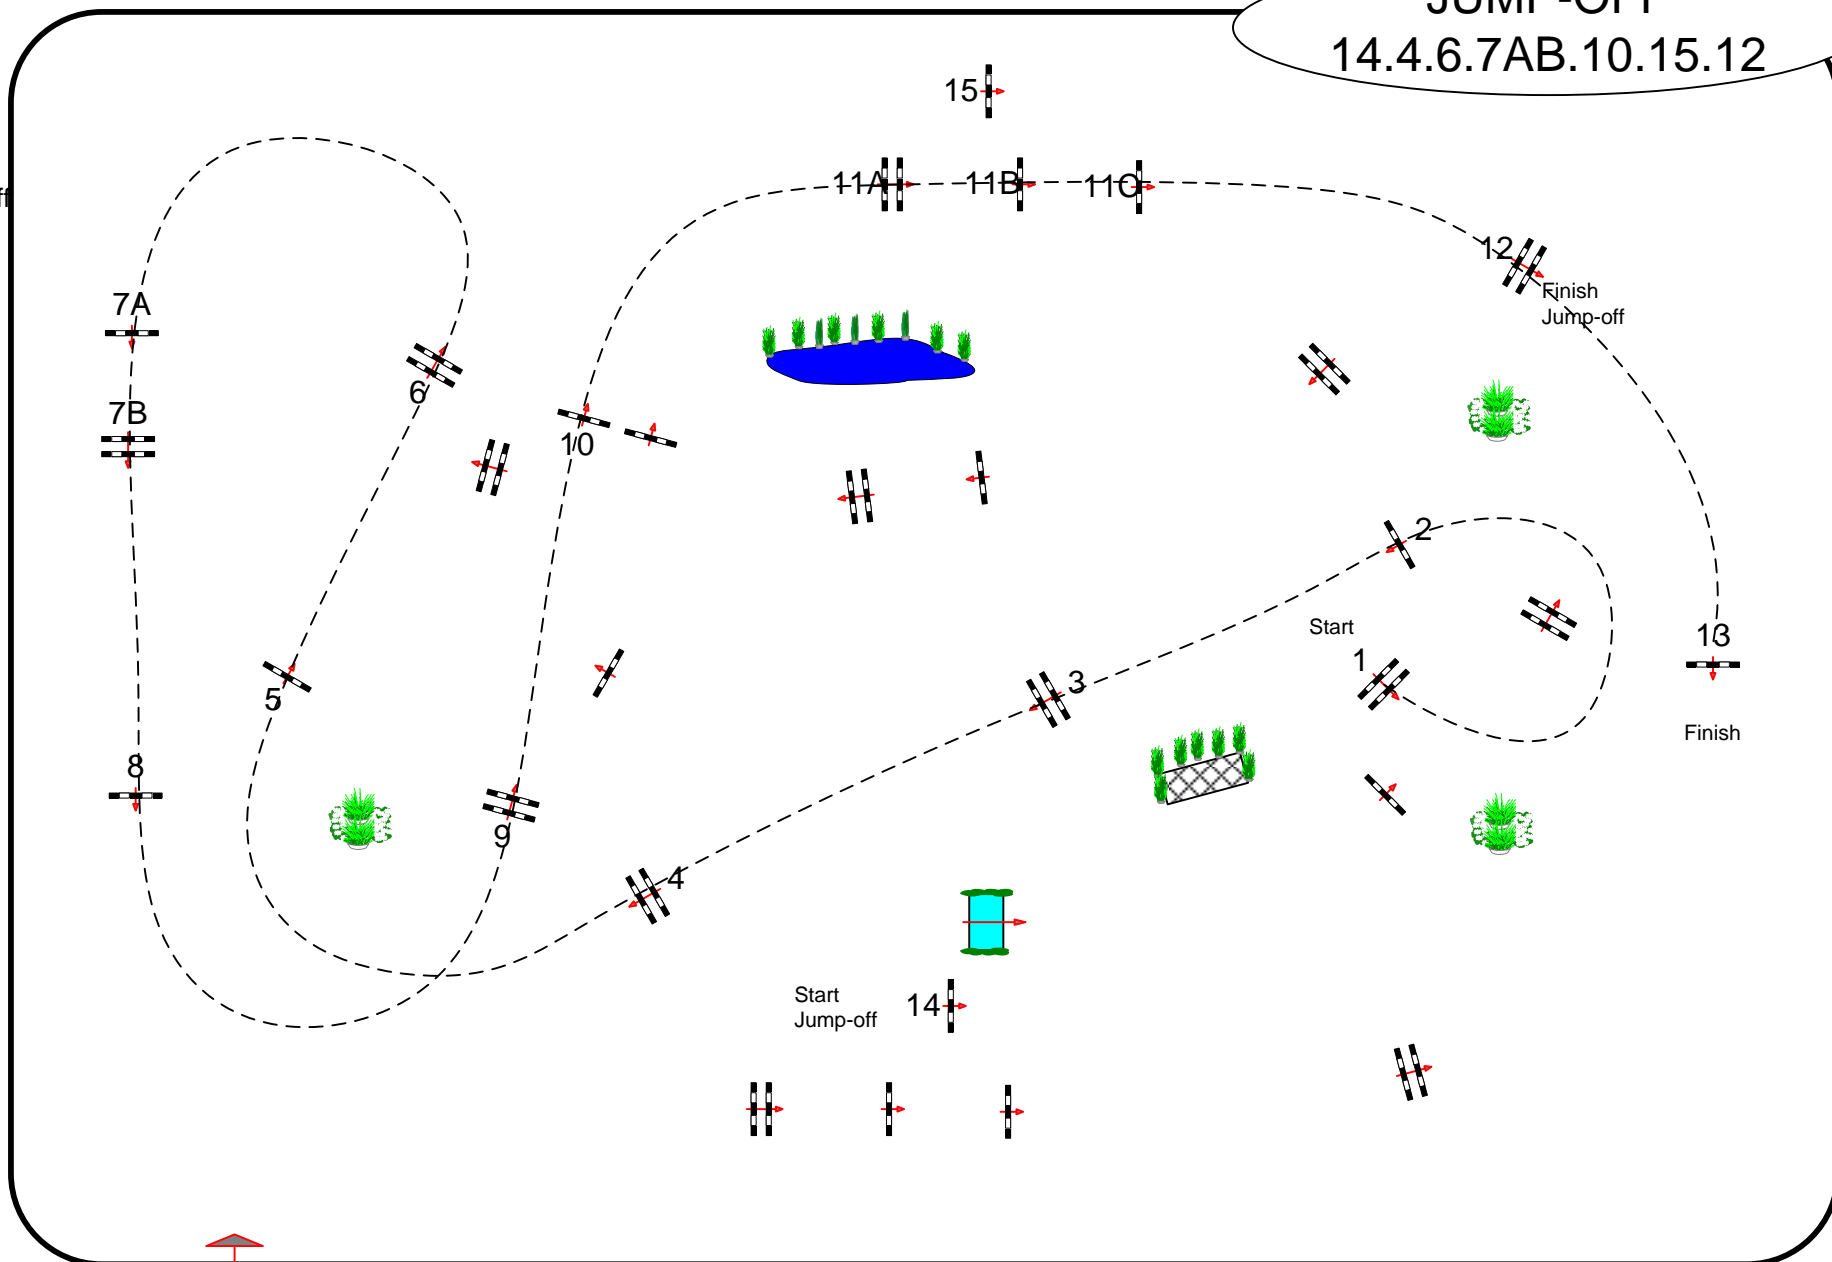

GLOBAL CHAMPIONS TOUR CHANTILLY 2016

CSI 1*

JUMP-OFF

14.4.6.7AB.10.15.12

Class No.: 27 CSI 1 *

Medium Tour

Competition with one jump-off

dimanche 29 mai 2016

Start: 0:00

Table: A

National RG:

FEI RG / Art. 238.2.2

Height: 1,25 m

Speed: 350 m/min

Length: 470 m

Time allowed: 81 sec

Time limit: 162 sec

Obstacles: 1 TO 13

Efforts: 16

Penalty sec

Closed combination:

:

Length: 320 m

Time allowed: 55 sec

Time limit: 110 sec

JURY

Luc Musette (Bel)

Jean claude Quque (Fr) Yann Royant (Fr) Mario Zanotelli (Bre)