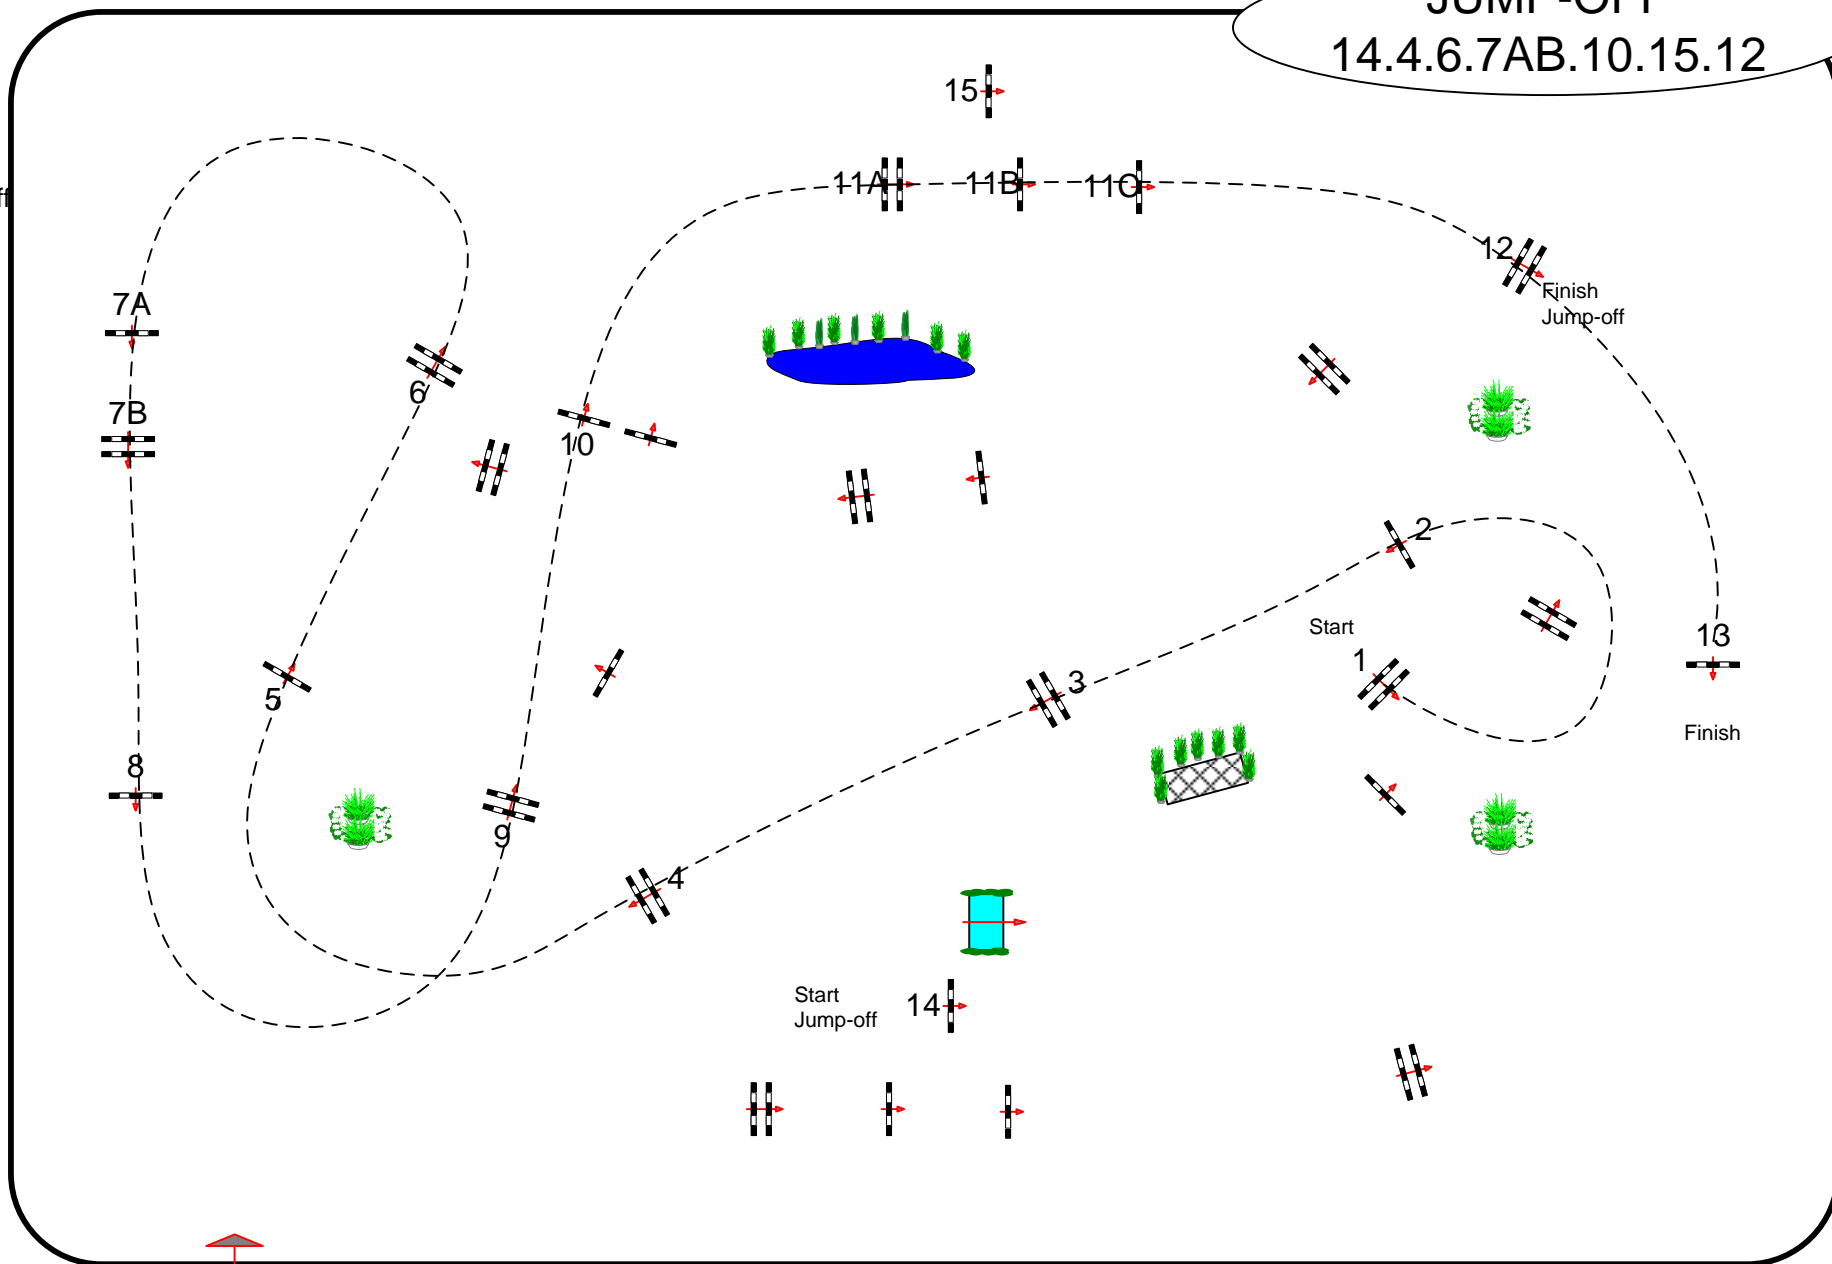

Obstacles: 1 TO 13

Efforts: 16

Penalty sec

Closed combination:

:

Length: 320 m

Time allowed: 55 sec

Time limit: 110 sec