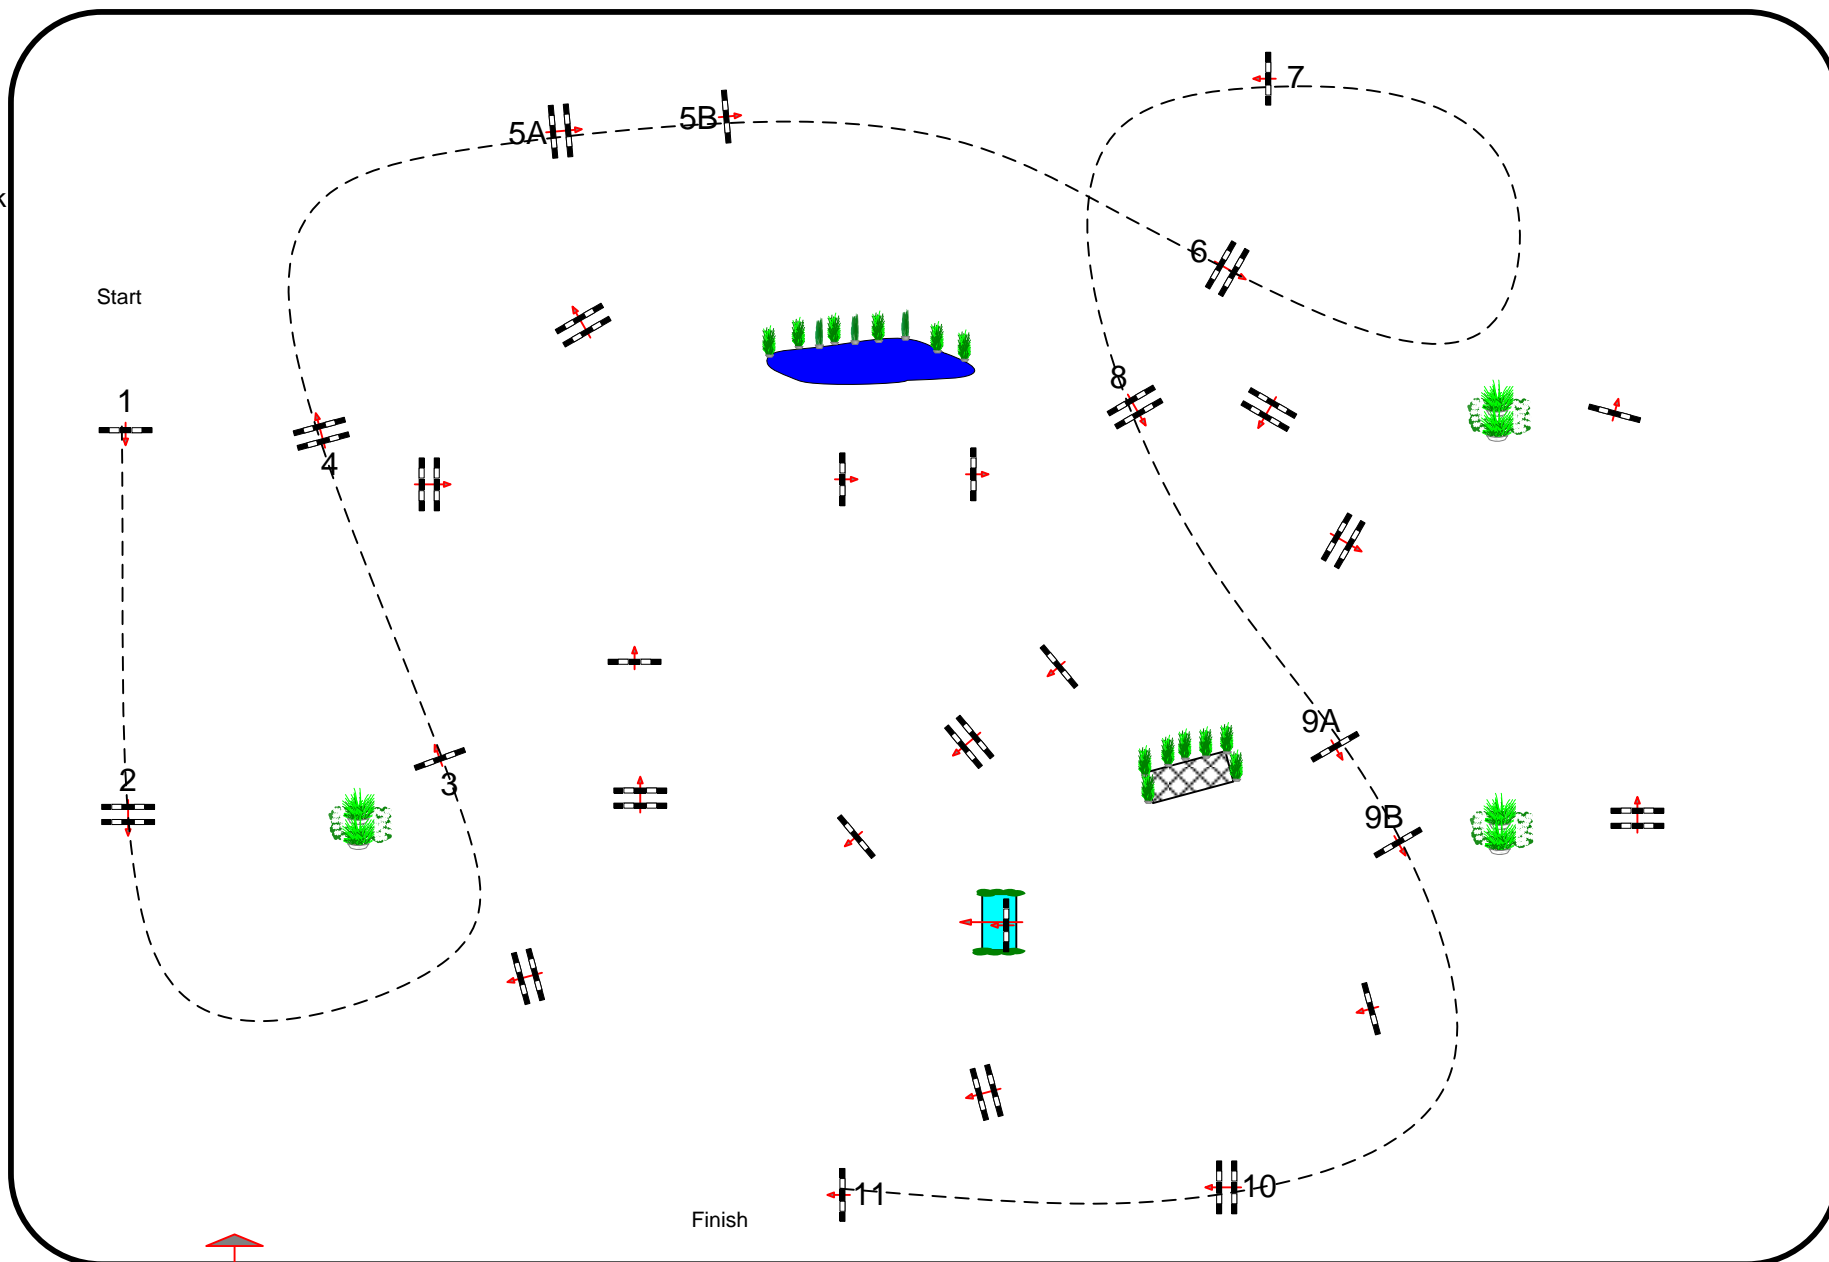

GLOBAL CHAMPIONS TOUR CHANTILLY 2016

CSI 1*

Class No.: 25 CSI 1 *

Small Tour

Competition against the clock

samedi 28 mai 2016

Start: 0:00

Table: A
National RG:
FEI RG / Art. 238.2.1
Height: 1,15 m

Speed: 350 m/min

Length: 420 m
Time allowed: 72 sec
Time limit: 144 sec

Obstacles: 1 TO 11
Efforts: 13

Penalty sec
Closed combination:

Length: 0 m
Time allowed: 0 sec
Time limit: 0 sec

JURY

Luc Musette (Bel)