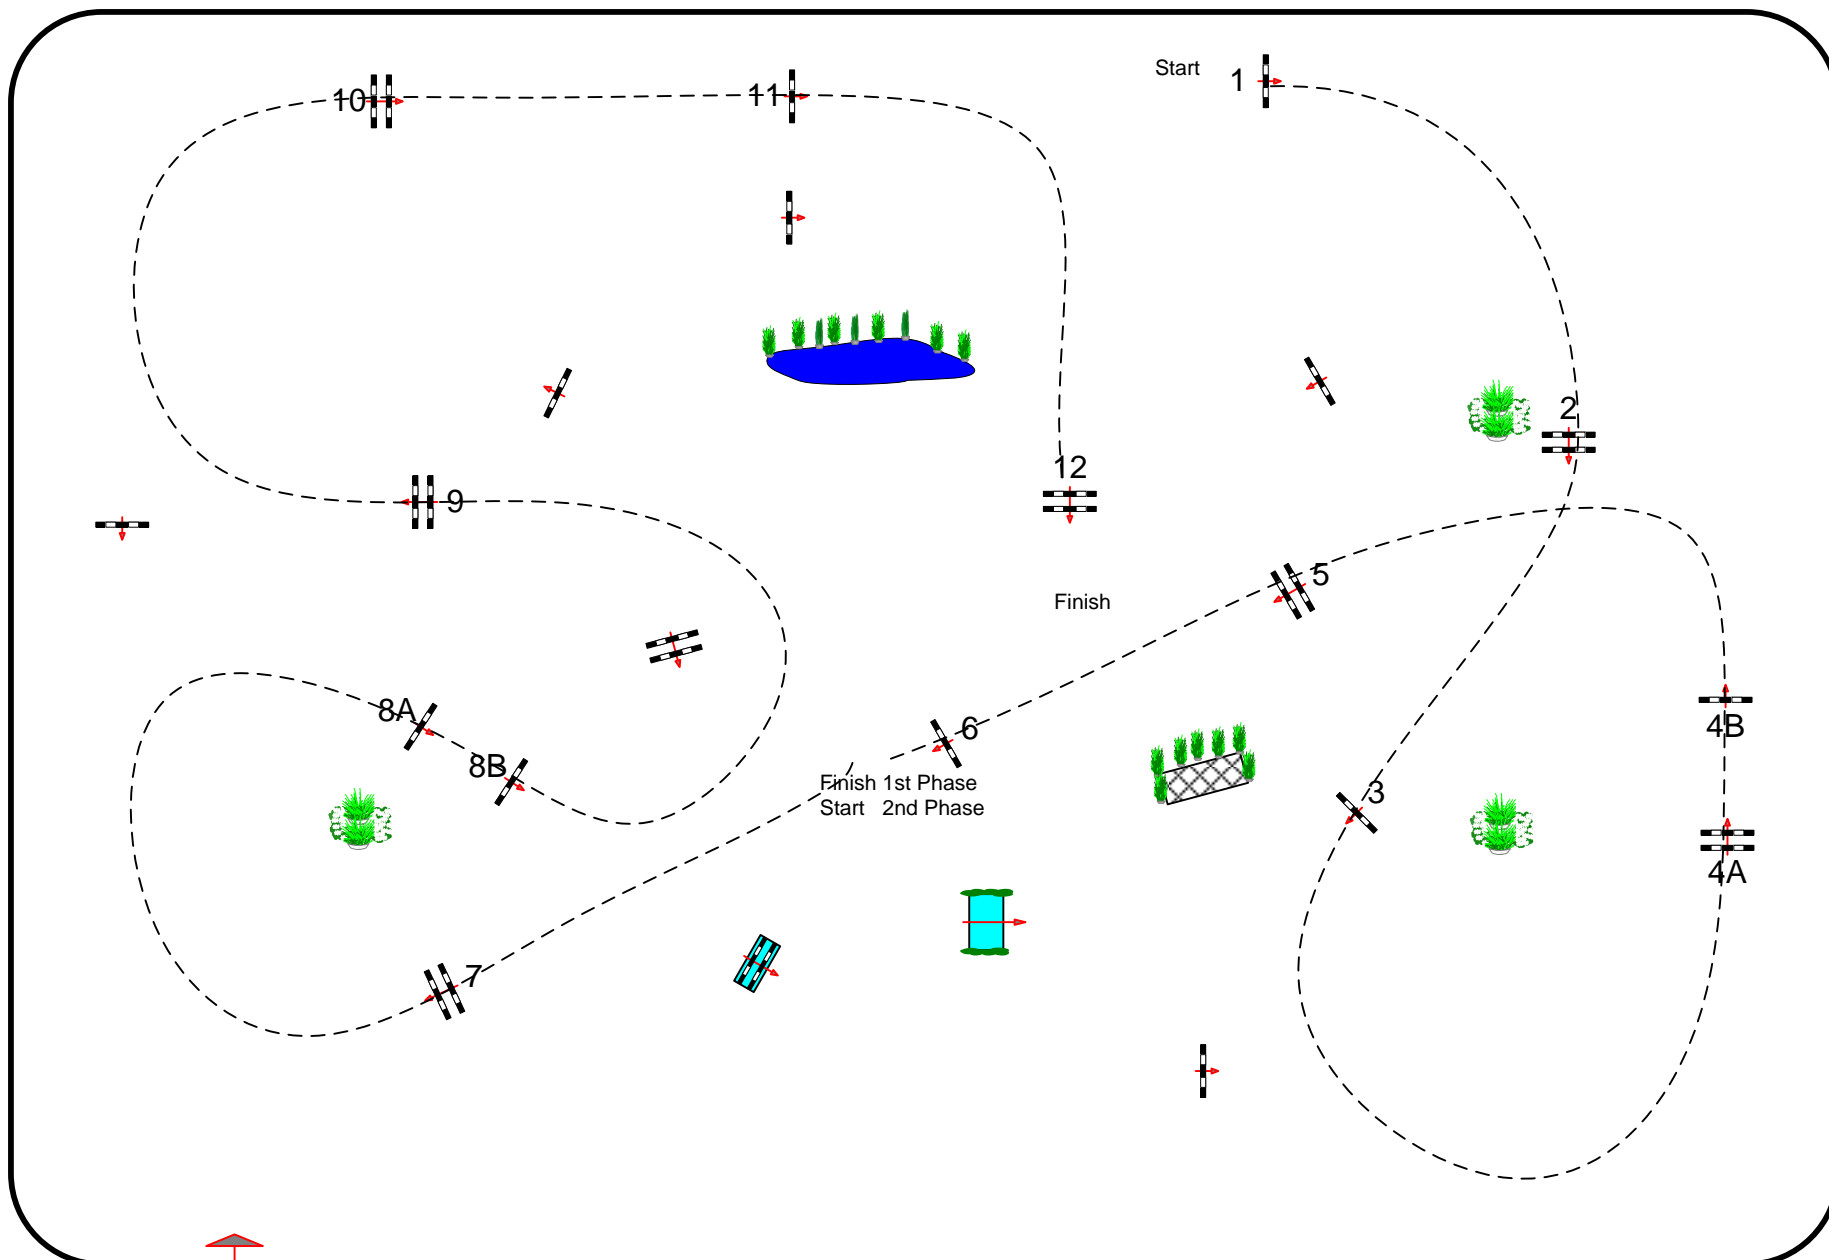

GLOBAL CHAMPIONS TOUR CHANTILLY 2016

CSI 1*

Class No.: 20 CSI 1*

Small Tour

Competition in two Phases
SPECIAL

vendredi 27 mai 2016

Start: 0:00

Table: A
National RG:
FEI RG / Art. 274.5.6
Height: 1,15 m

Speed: 350 m/min

Length: 260 m
Time allowed: 45 sec
Time limit: 90 sec

Obstacles: 1 TO 6
Efforts: 7
Penalty sec
Closed combination:

2nd Phase:
7 TO 12
Length: 320 m
Time allowed: 55 sec
Time limit: 110 sec