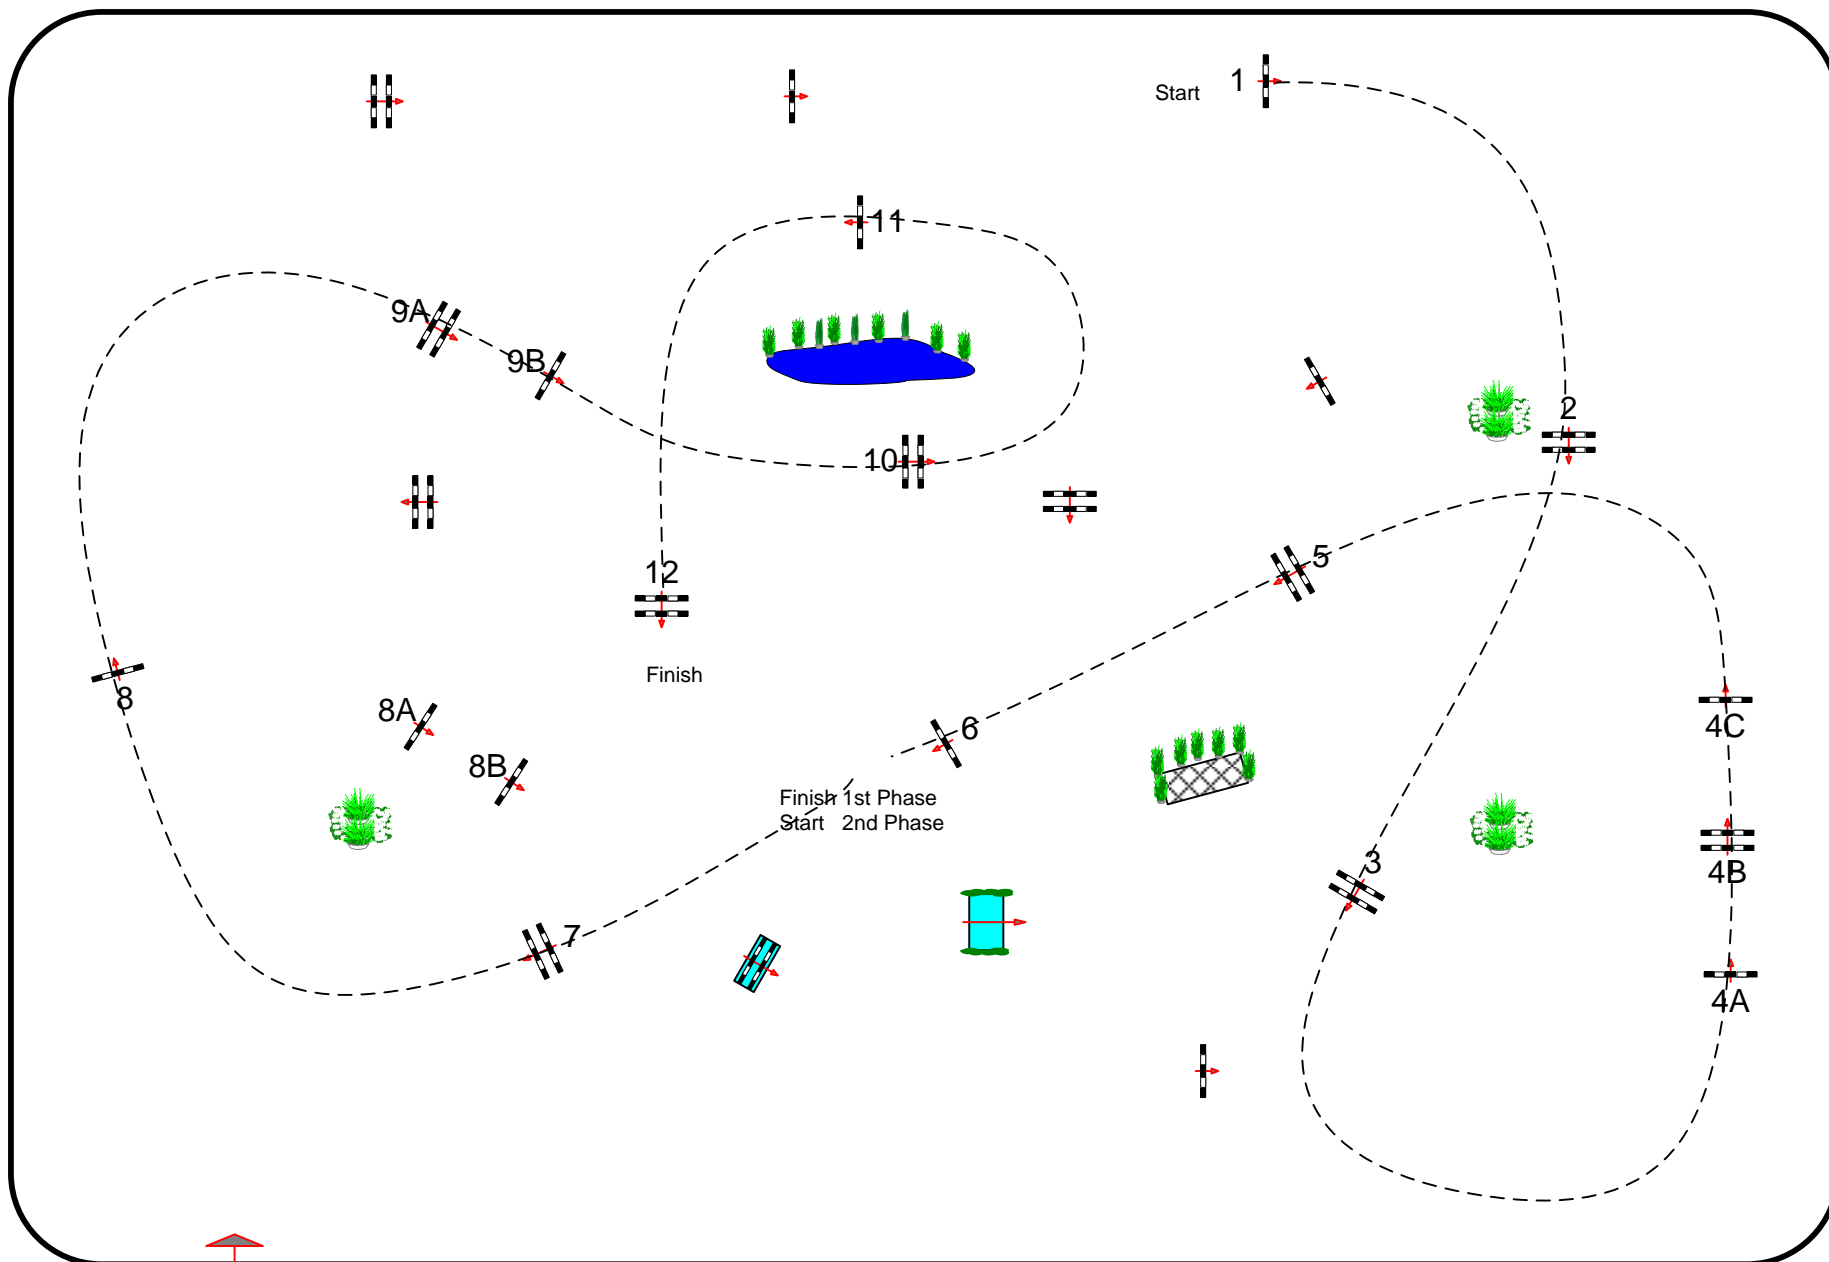

GLOBAL CHAMPIONS TOUR CHANTILLY 2016

CSI 1*

Class No.: 22 CSI 1 *

Big Tour

Competition in two Phases
SPECIAL

vendredi 27 mai 2016

Start: 0:00

Table: A
National RG:
FEI RG / Art. 274.5.6
Height: 1,35 m

Speed: 350 m/min

Length: 260 m
Time allowed: 45 sec
Time limit: 90 sec

Obstacles: 1 TO 6
Efforts: 8
Penalty sec
Closed combination:

2nd Phase:
7 TO 12
Length: 260 m
Time allowed: 45 sec
Time limit: 90 sec