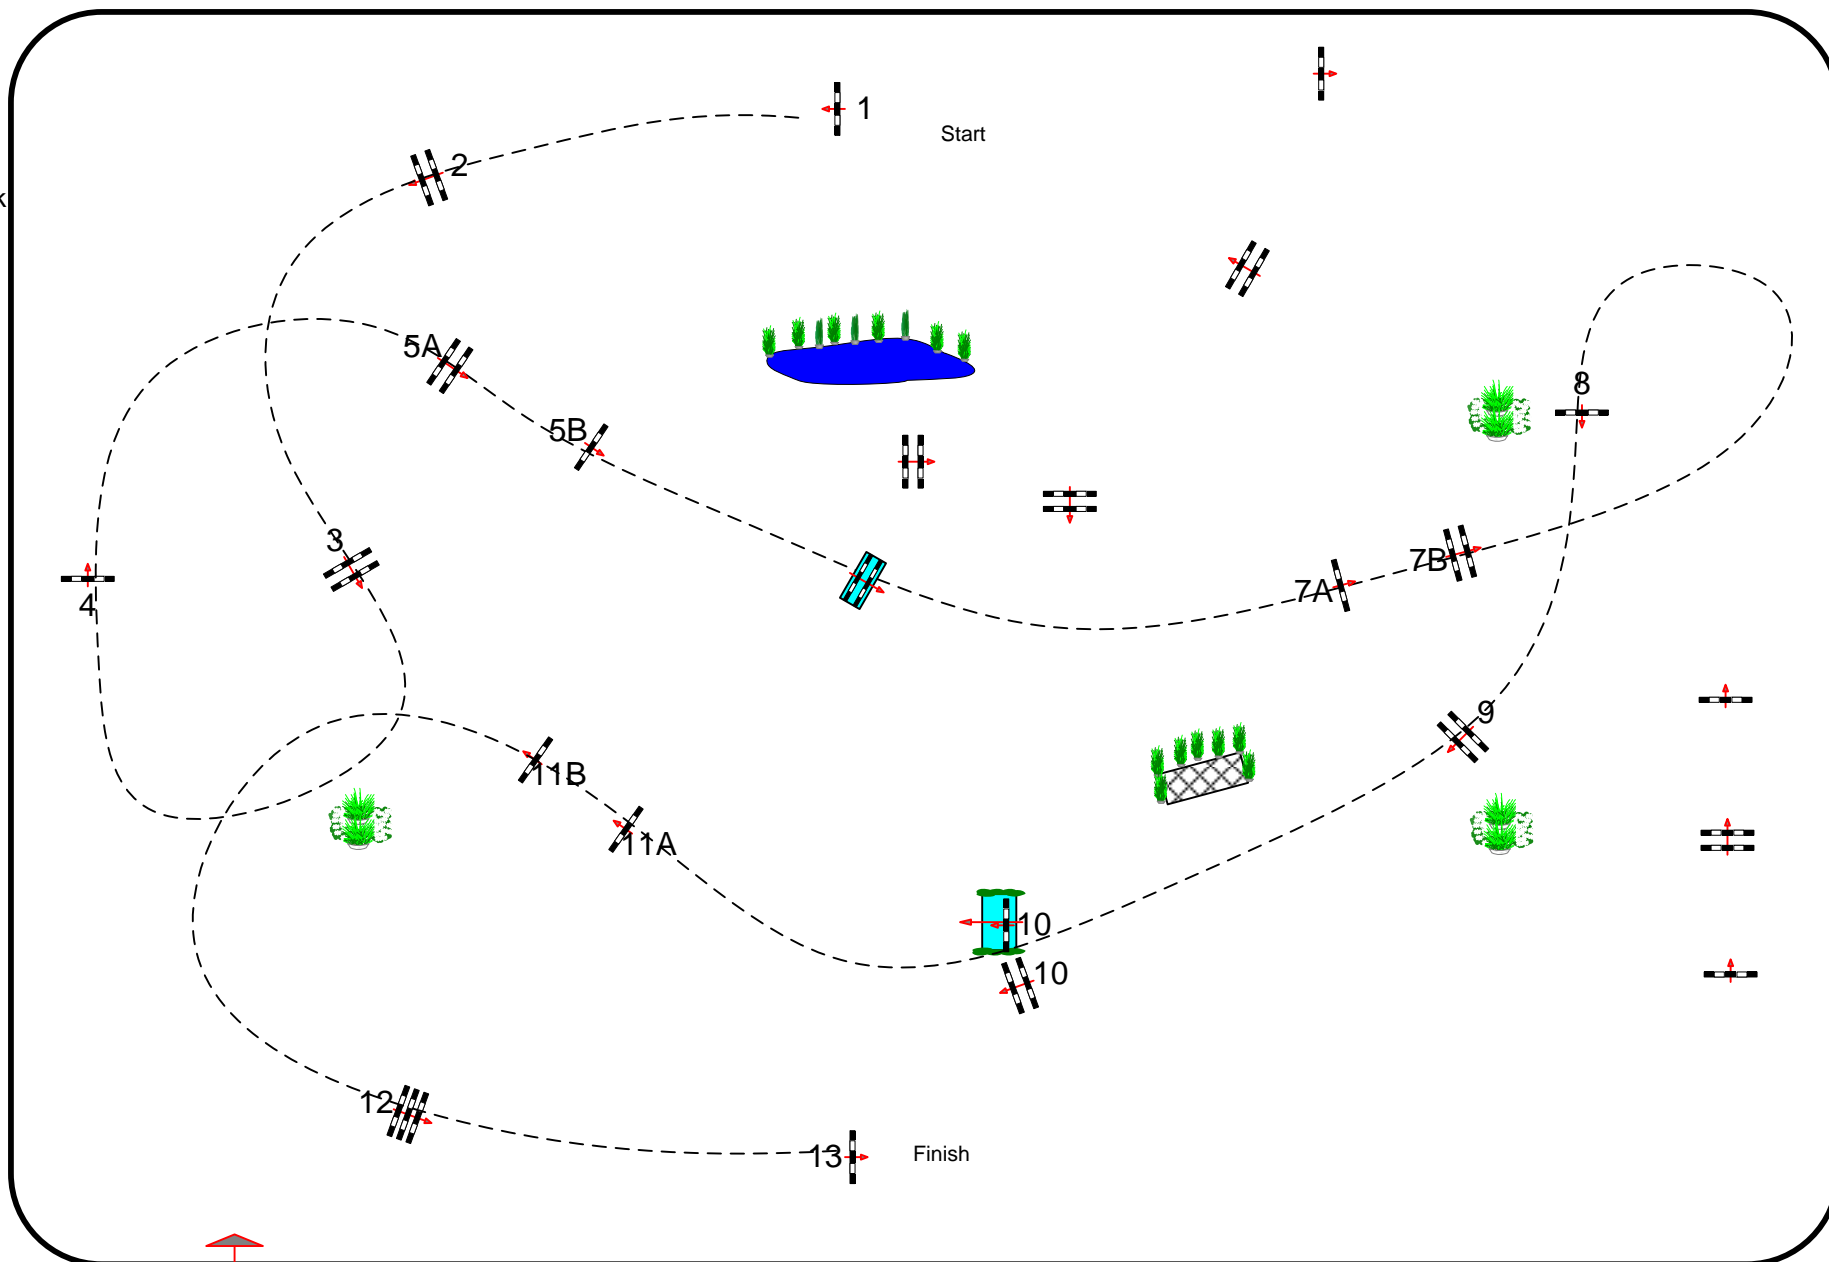

GLOBAL CHAMPIONS TOUR CHANTILLY 2016

CSI 5*

Class No.: 2 CSI 5 *

Big Tour

Competition against the clock

vendredi 27 mai 2016

Start: 0:00

Table: A
National RG:
FEI RG / Art. 238.2.1
Height: 1,50 m

Speed: 350 m/min

Length: 510 m
Time allowed: 88 sec
Time limit: 176 sec

Obstacles: 1 TO 13
Efforts: 16
Penalty sec
Closed combination:

:
Length: 0 m
Time allowed: 0 sec
Time limit: 0 sec

JURY

Luc Musette (Bel)