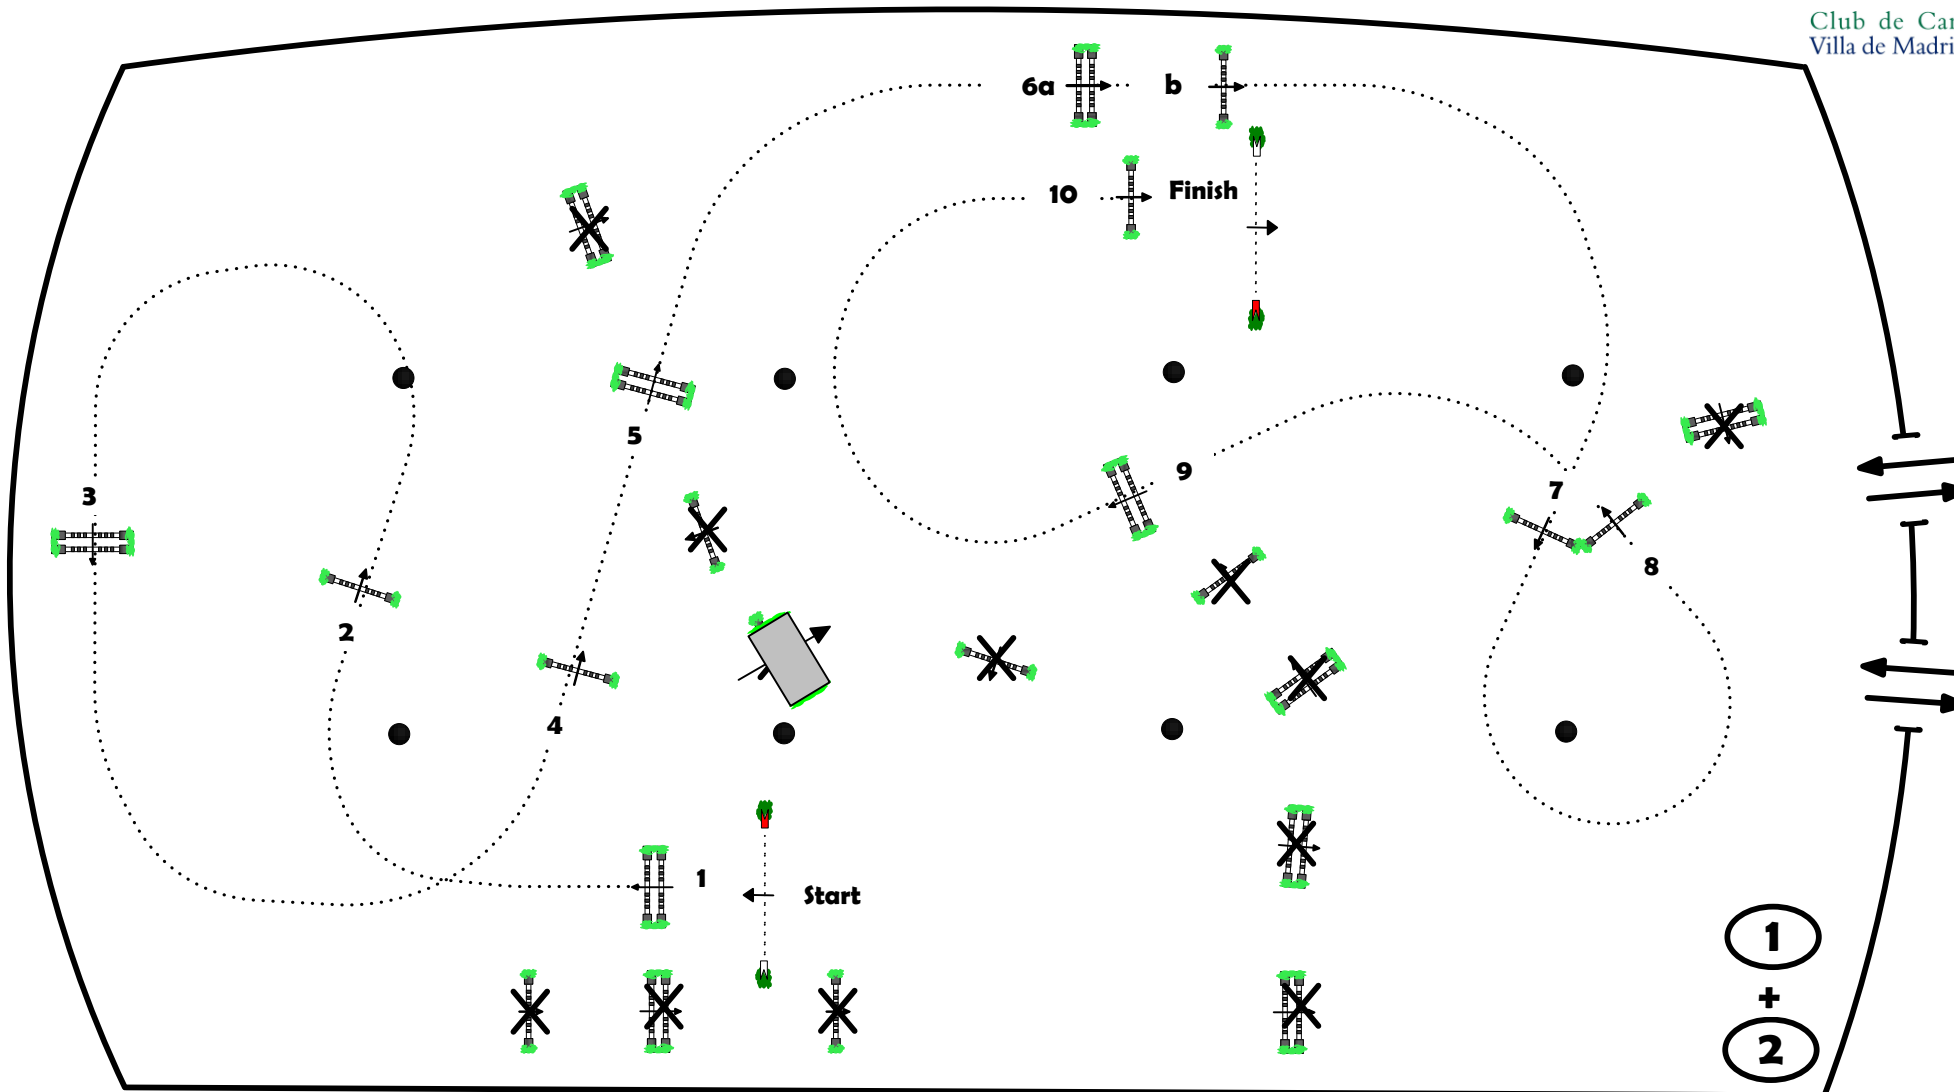

Comp. No.: 04 & 05 TROFEO COCACOLA

CSI 2* 1.15 m & 1.25 m

ONE ROUND SPEED

viernes, 20 de mayo de 2016

Table: A

Speed: 350 m/min

Obstacles: 10

Jump-off: -----

Length: 400 m

Efforts: 11

Length: 0 m

Article : 238.2.1

Time allowed: 69 sec

Time allowed: 0 sec

Height: 1.15 / 1.25 m

Time limit: 138 sec

Time limit: 0 sec

Club de Campo
Villa de Madrid S.A.

Diseñador : Guilherme Jorge (BRA) & Team