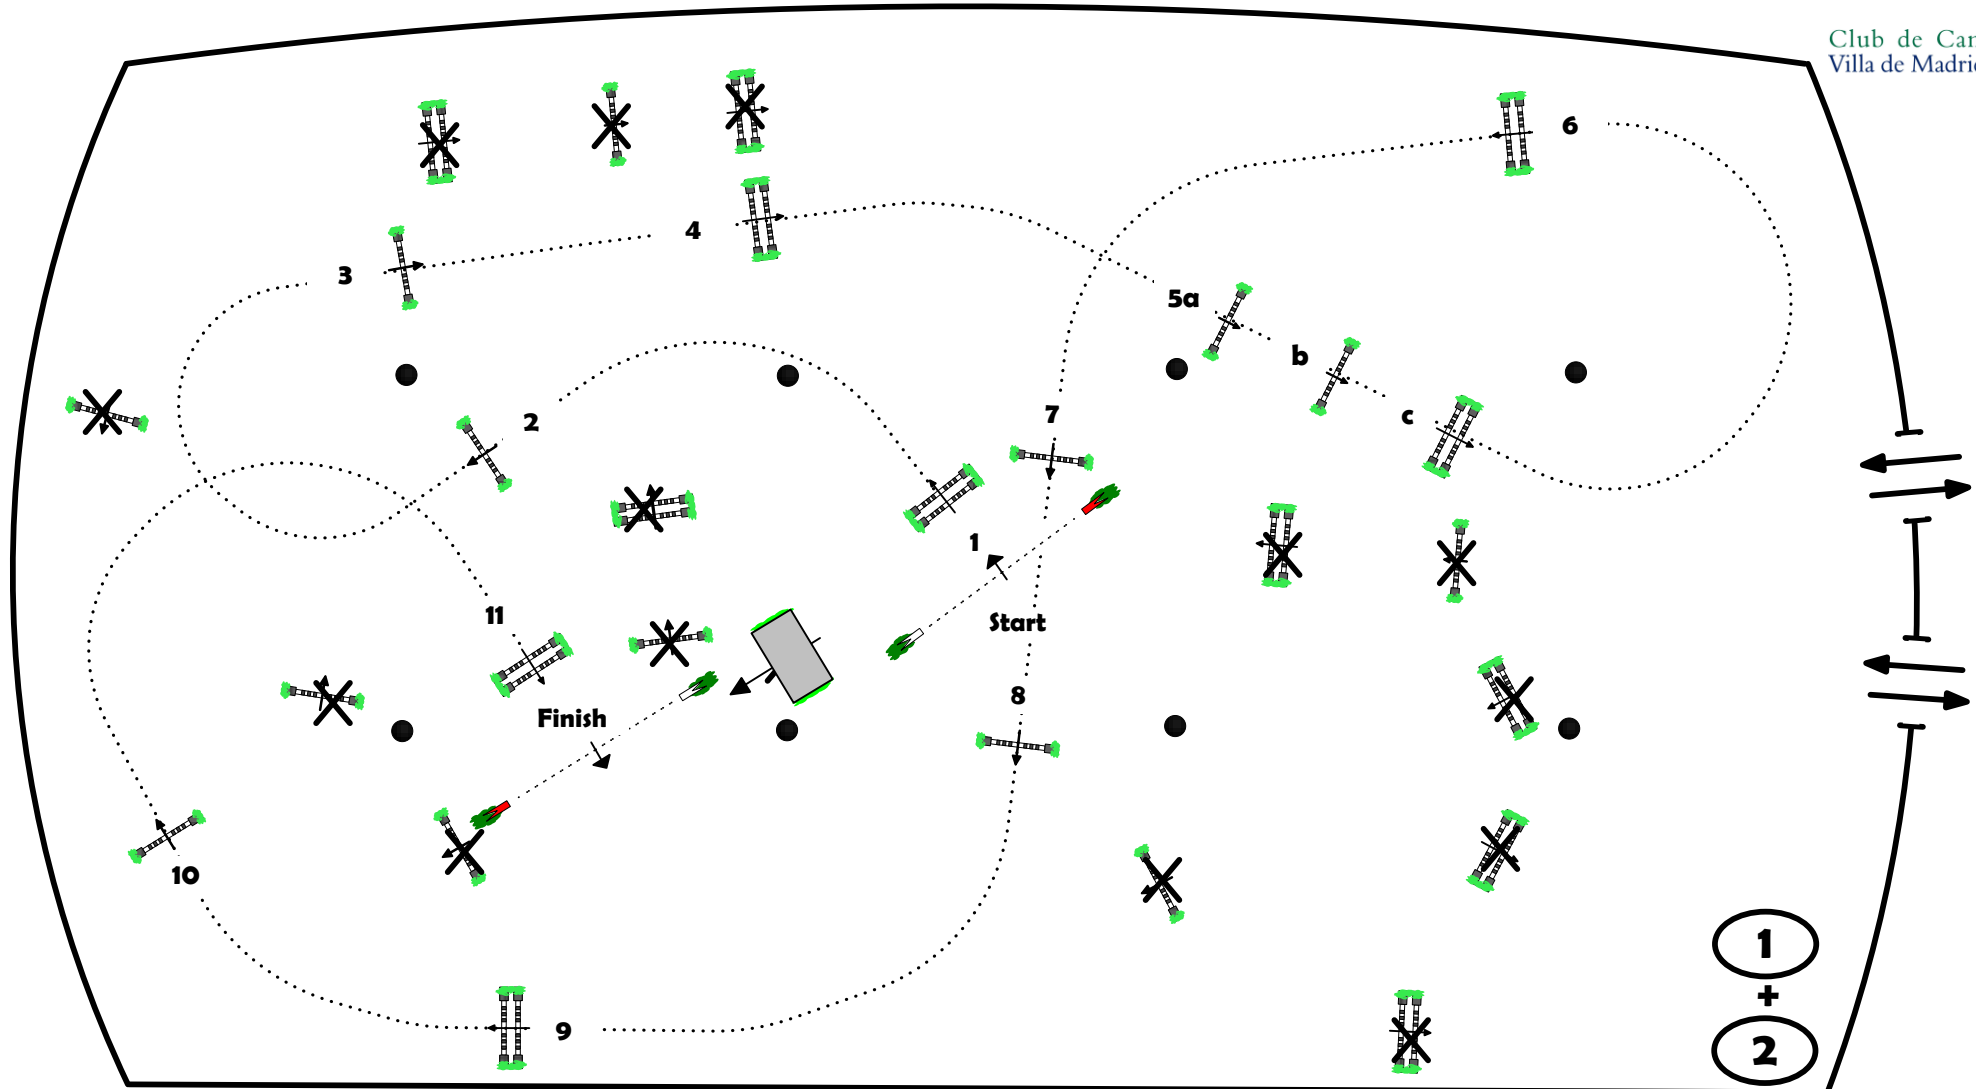

Jump-off: -----

Length: 400 m

Efforts: 13

13

Length: 0 m

Article : 238.2.1

Time allowed: 69 sec

Time allowed: 0 sec

Height: 1.15 / 1.25 m

Time limit: 138 sec

Time limit: 0 sec

Club de Campo
Villa de Madrid S.A.

Diseñador : Guilherme Jorge (BRA) & Team