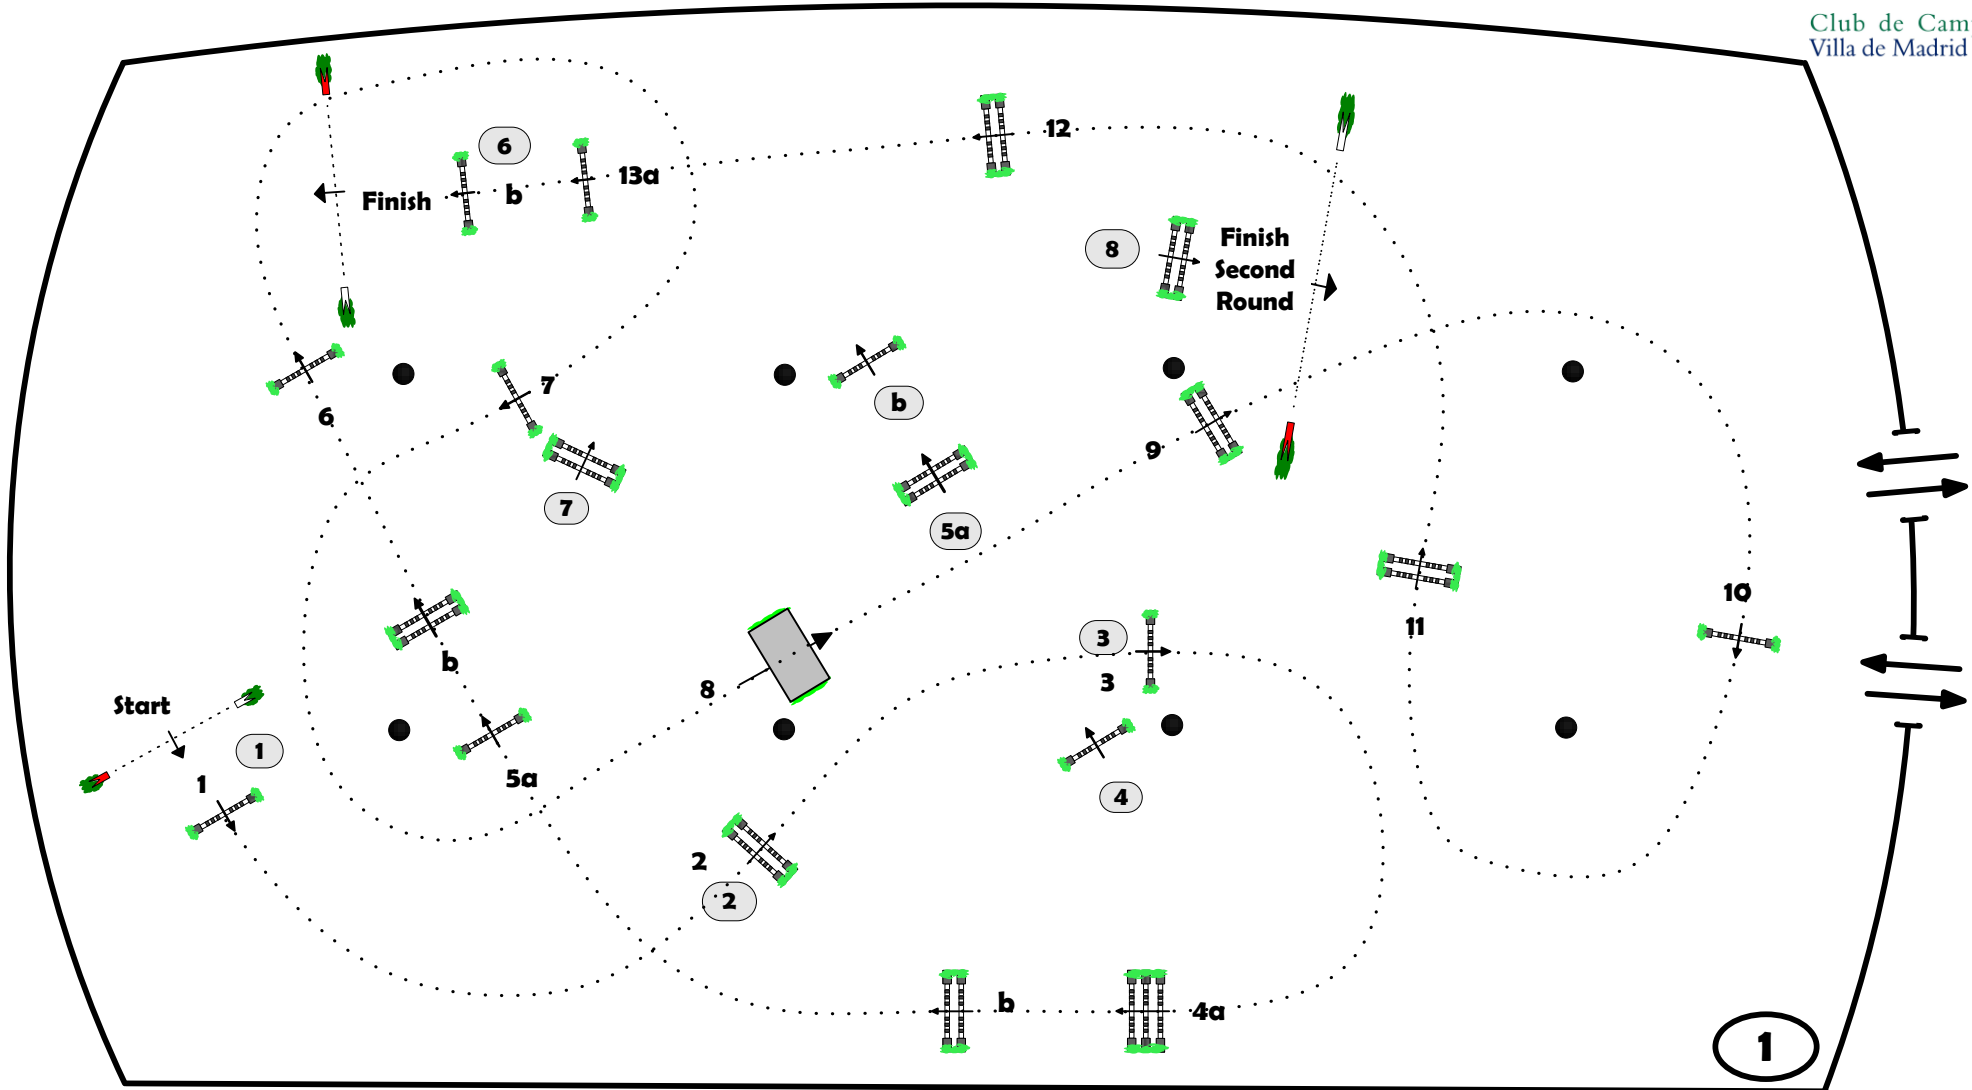

Comp. No.: 15 -TROFEO EL CORTE INGLES

COPA DEL REY

TWO ROUND COMPETITION

sábado, 21 de mayo de 2016

Table: A

Speed: 400 m/min

Obstacles: 13

13

SECOND ROUND : (1) (2) (3) (4) (5a) (b) (6) (7) (8)

Length: 530 m

Efforts: 16

16

Length: 310 m

Article : 273.3.3.1/273.4.3

Time allowed: 80 sec

Time allowed: 47 sec

Height: 1.55 m

Time limit: 160 sec

Time limit: 94 sec

Club de Campo
Villa de Madrid S.A.

Diseñador : Guilherme Jorge (BRA) & Team