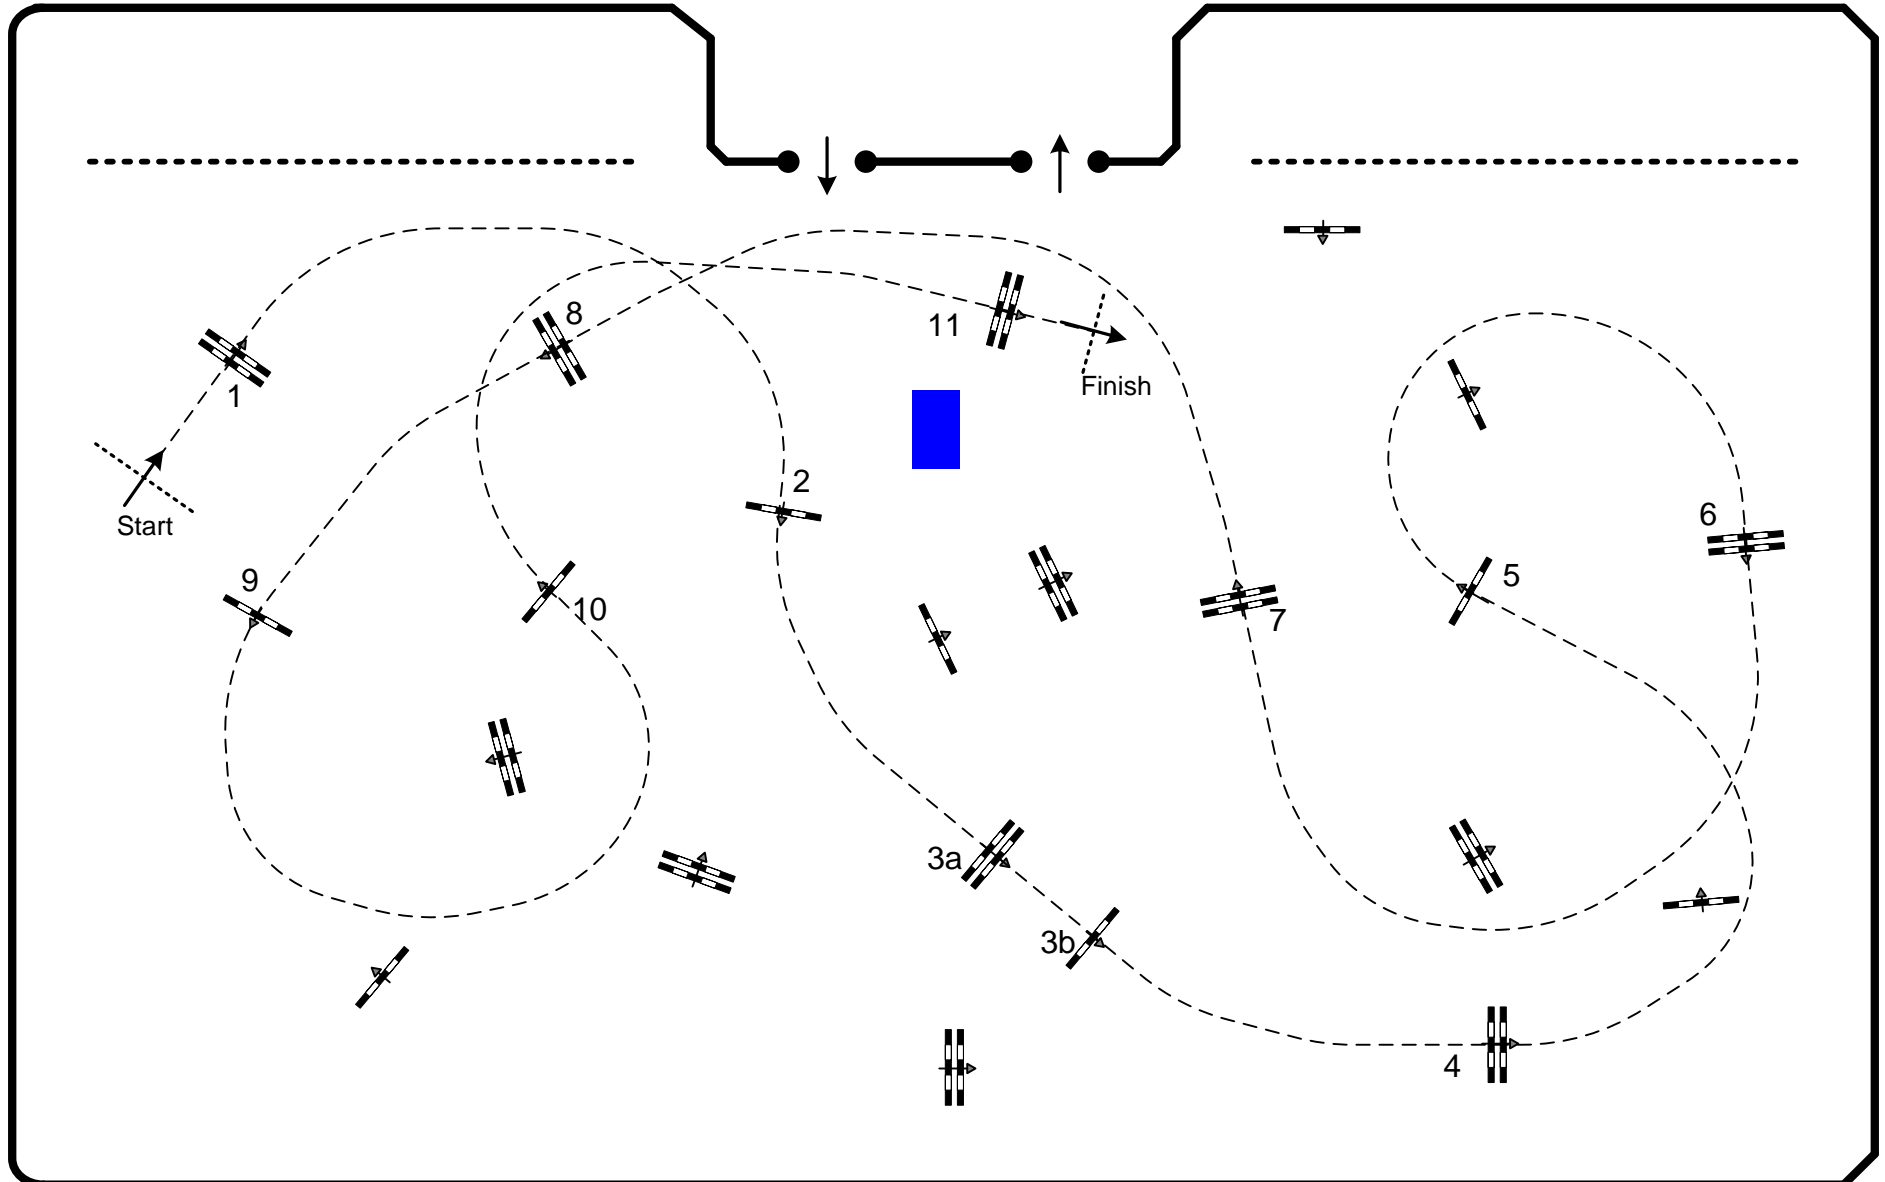

# CSIO Lisboa 2016

Competition: Convidados 1,20m – against the clock

May 26th, 2016

Table: A	Speed: 350 m/min	Obstacles: 11	jump off: N/A	2nd Jump-off: N/A
National RG: 238.2.1	Length: 490 m	Efforts: 12	Length: 0 m	Length: 0 m
FEI RG / Art. N/A	Time allowed: 84 sec	Penalty sec: N/A	Time allowed: 0 sec	Time allowed: 0 sec
Height: 1,20 m	Time limit: 168 sec	Closed combination: N/A	Time limit: 0 sec	Time limit: 0 sec

C.D.: Bernardo Costa Cabral(POR)