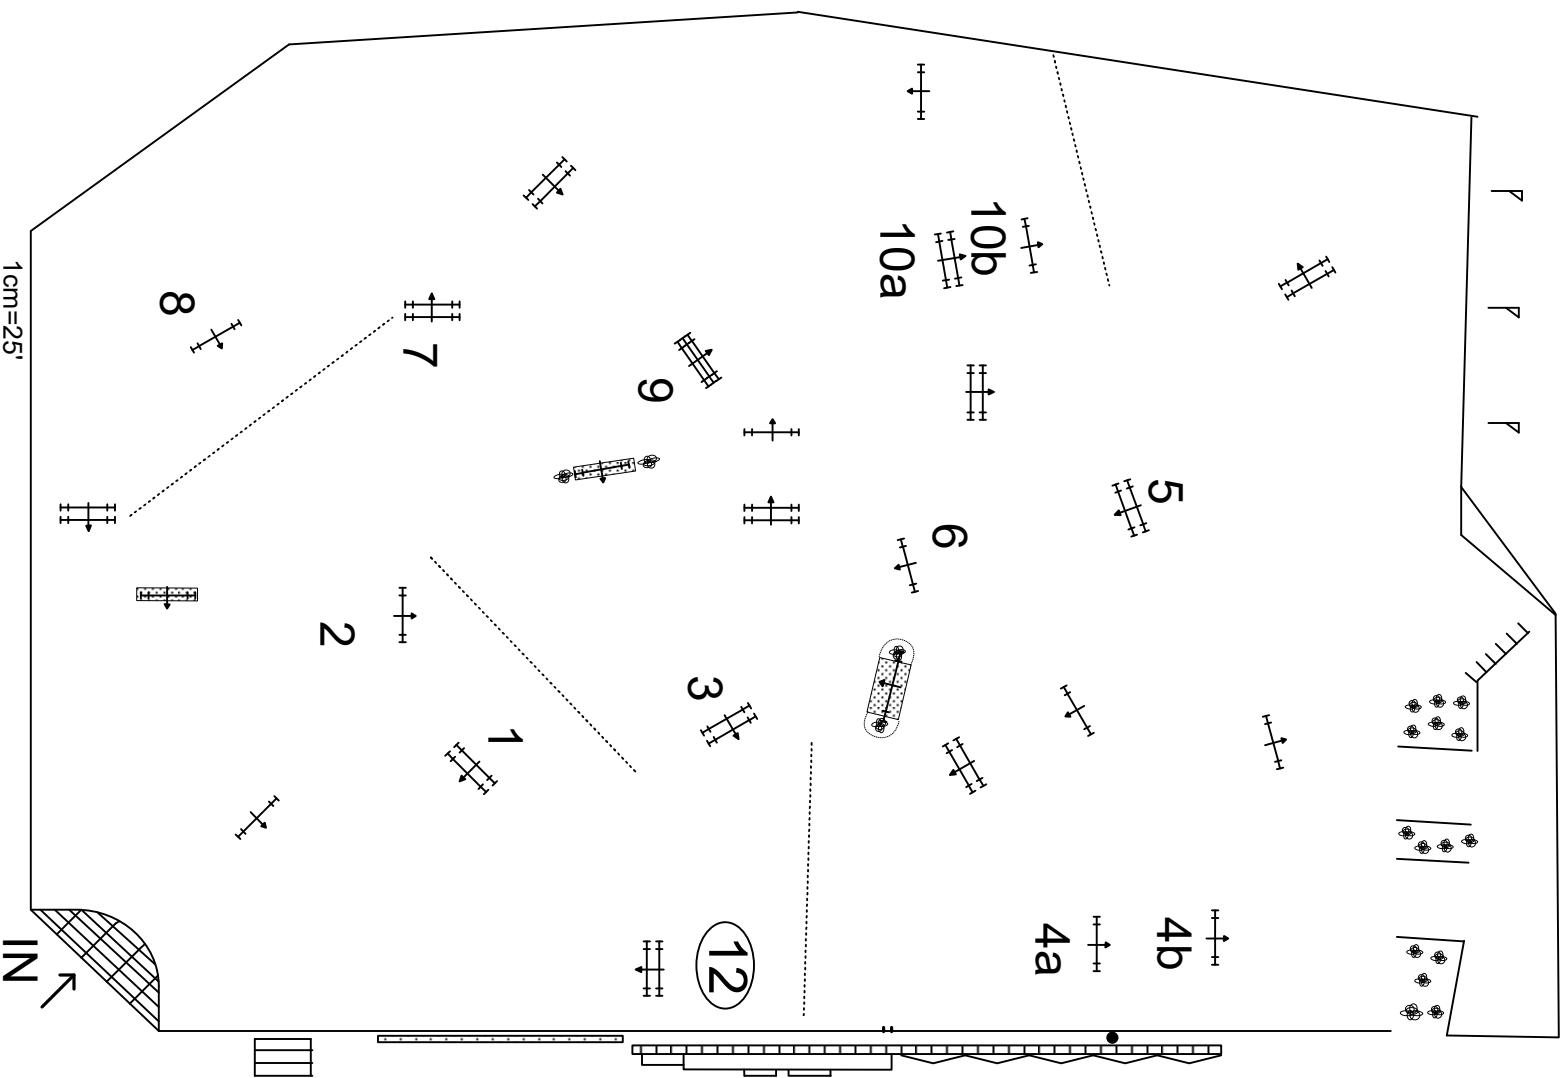

THUNDERBIRD SHOW PARK

2

CSIO 4*, BC OPEN, JUNE 1 – 6, 2016

tbird.

Competition #

371

$750

Amperage

Jr/Am

1.3m

Table: A, FEI, article 238.2.2

Height: 1.3m

Fences: 1 to 10b

Speed: 350 m/min

D= m

Time Allowed: 74 secs

Time Limit: 148 Secs

Obstacles: 10

Efforts: 12

Jump – Off:

12, 3, 4ab, 5, 6, 7, 8

Time Allowed: 53 secs

Time Limit: 106 secs