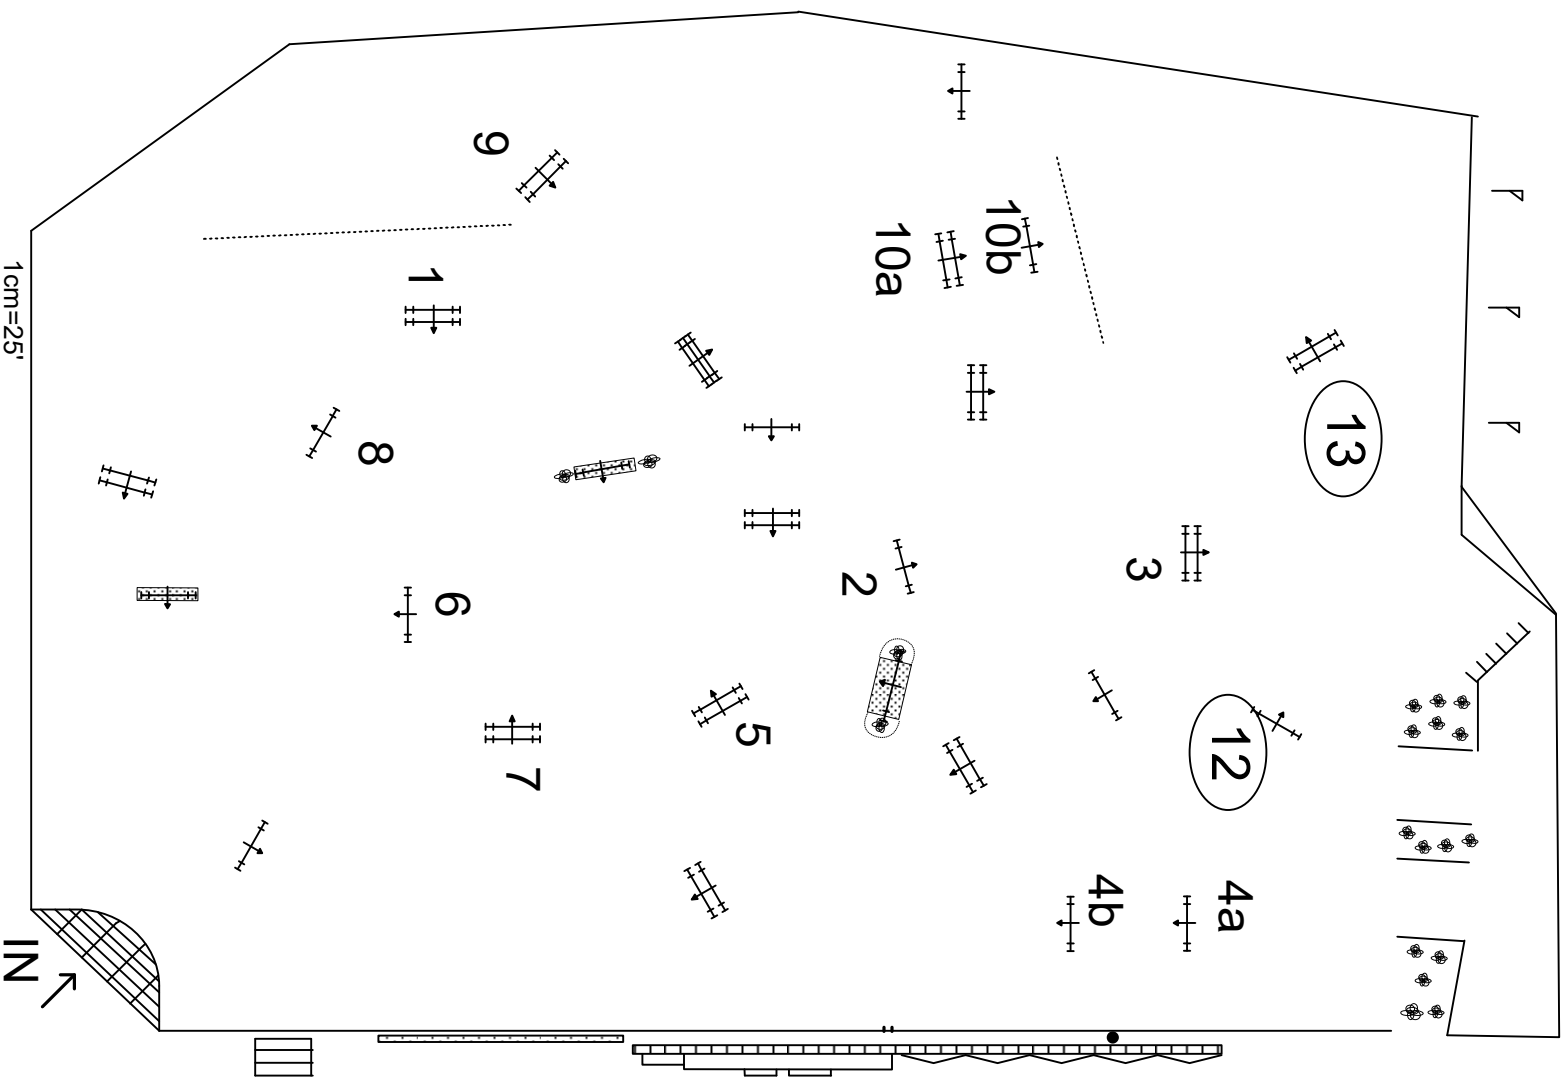

Open

1.35m

377

\$750

High Jr A0

Table: A, FEI, article 238.2.2

Height: 1.35m

Fences: 1 to 10b