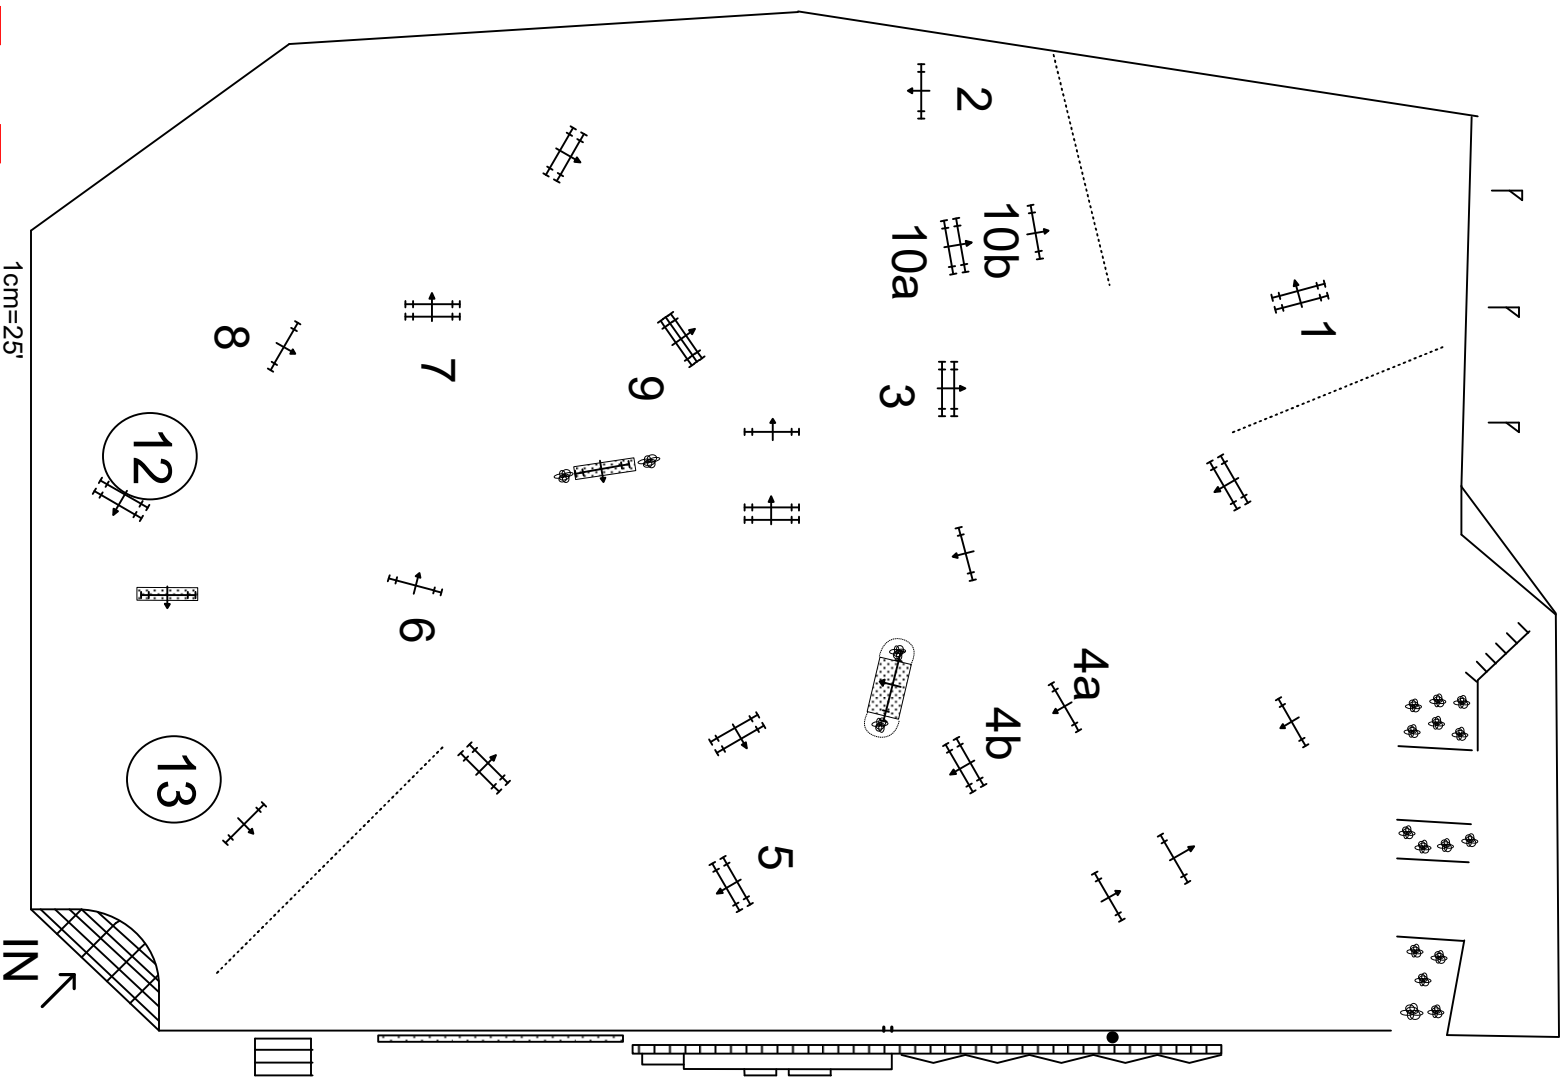

THUNDERBIRD SHOW PARK

1

CSIO 4*, BC OPEN, JUNE 1 – 6, 2016

Competition #

368
\$750
CWD
Open
1.3m

Table: A, FEI, article 238.2.2
Height: 1.3m
Fences: 1 to 10b
Speed: 400 m/min
D = 400 m
Time Allowed: 69 secs
Time Limit: 138 Secs
Obstacles: 10
Efforts: 12
Jump – Off:
2, 3, 4ab, 5, 6, 12, 13
Time Allowed: 53 secs
Time Limit: 106 secs