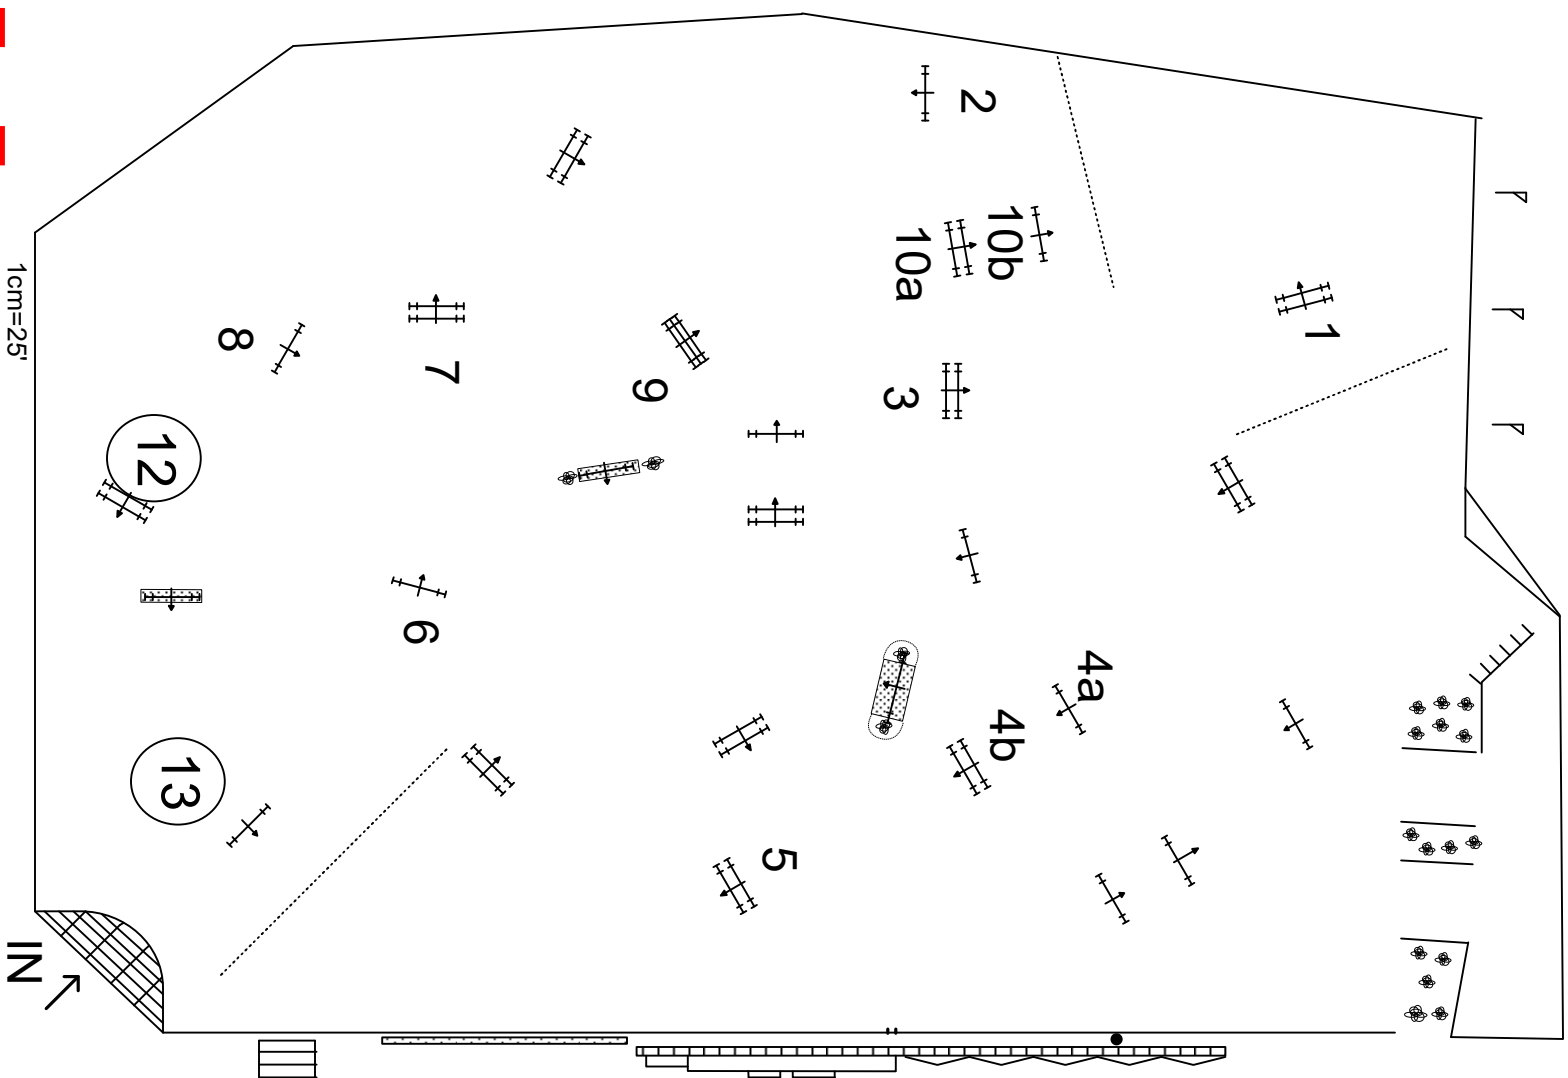

THUNDERBIRD SHOW PARK

1

CSIO 4*, BC OPEN, JUNE 1 – 6, 2016

Competition #

368
\$750
CWD
Open
1.3m

Table: A, FEI, article 238.2.2
Height: 1.3m
Fences: 1 to 10b
Speed: 400 m/min
D = 400 m
Time Allowed: 69 secs
Time Limit: 138 Secs
Obstacles: 10
Efforts: 12
Jump – Off:
2, 3, 4ab, 5, 6, 12, 13
Time Allowed: 53 secs
Time Limit: 106 secs