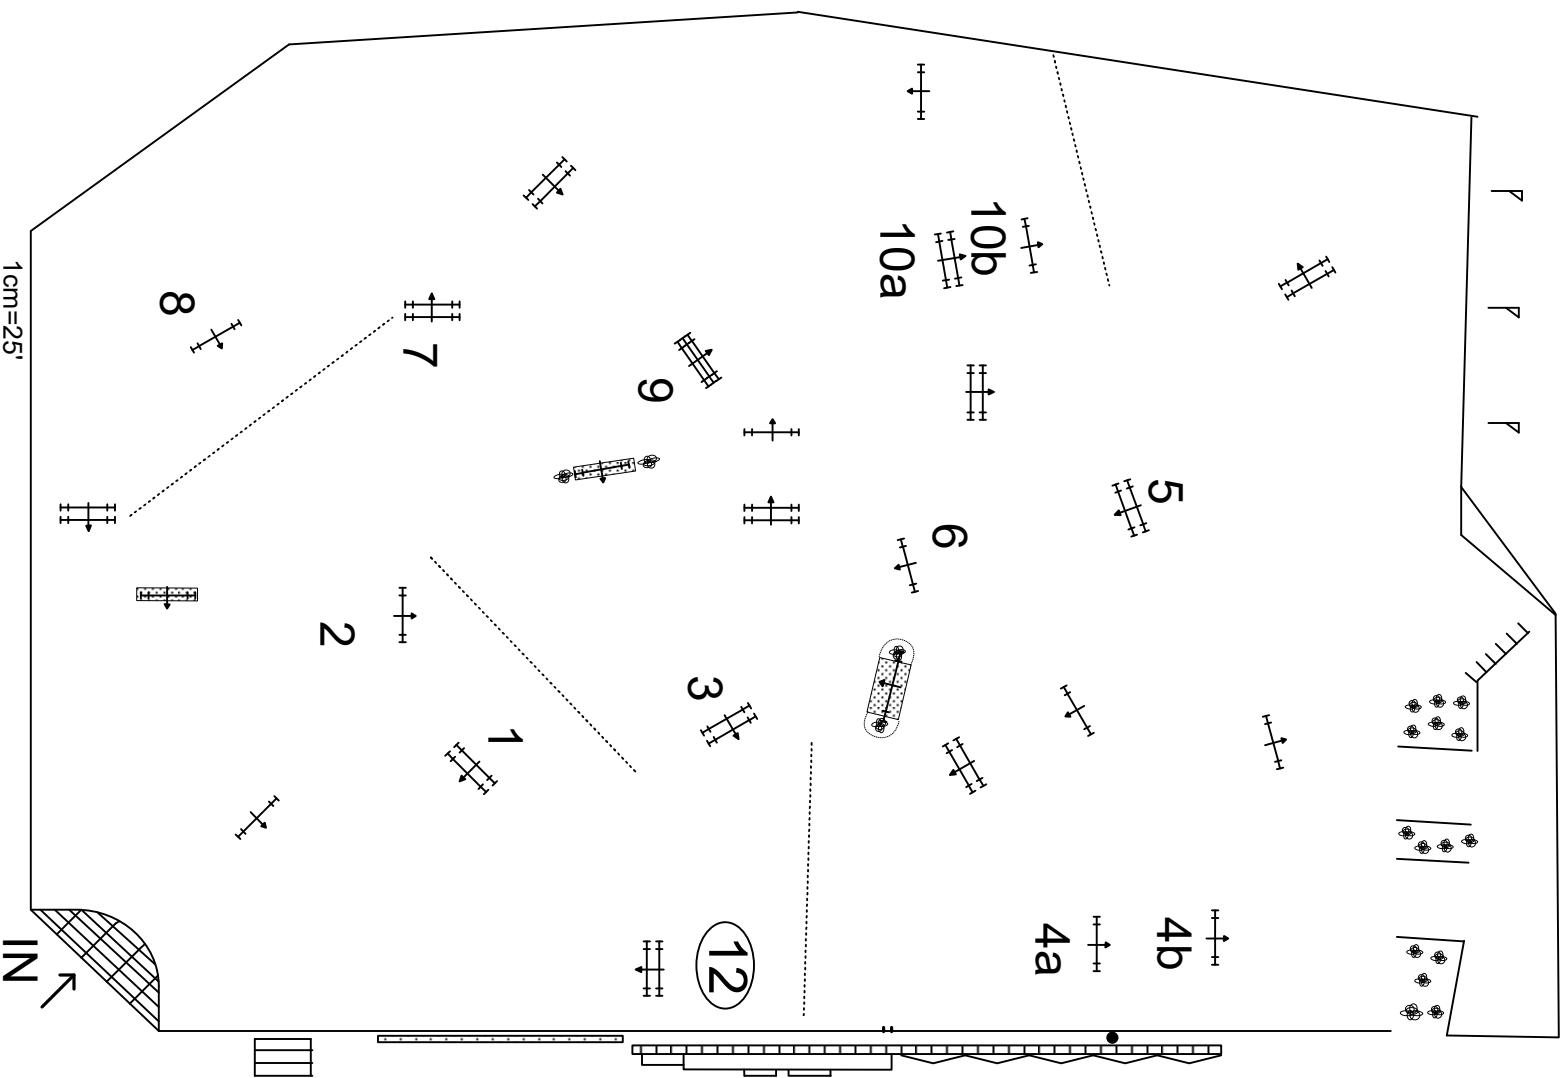

THUNDERBIRD SHOW PARK

2

CSIO 4*, BC OPEN, JUNE 1 – 6, 2016

tbird.

Competition #

371

$750

Amperage

Jr/Am

1.3m

Table: A, FEI, article 238.2.2

Height: 1.3m

Fences: 1 to 10b

Speed: 350 m/min

D= m

Time Allowed: 74 secs

Time Limit: 148 Secs

Obstacles: 10

Efforts: 12

Jump – Off:

12, 3, 4ab, 5, 6, 7, 8

Time Allowed: 53 secs

Time Limit: 106 secs

THURSDAY June 2, 2016

1cm=25'

CD : Peter Holmes (Canada)