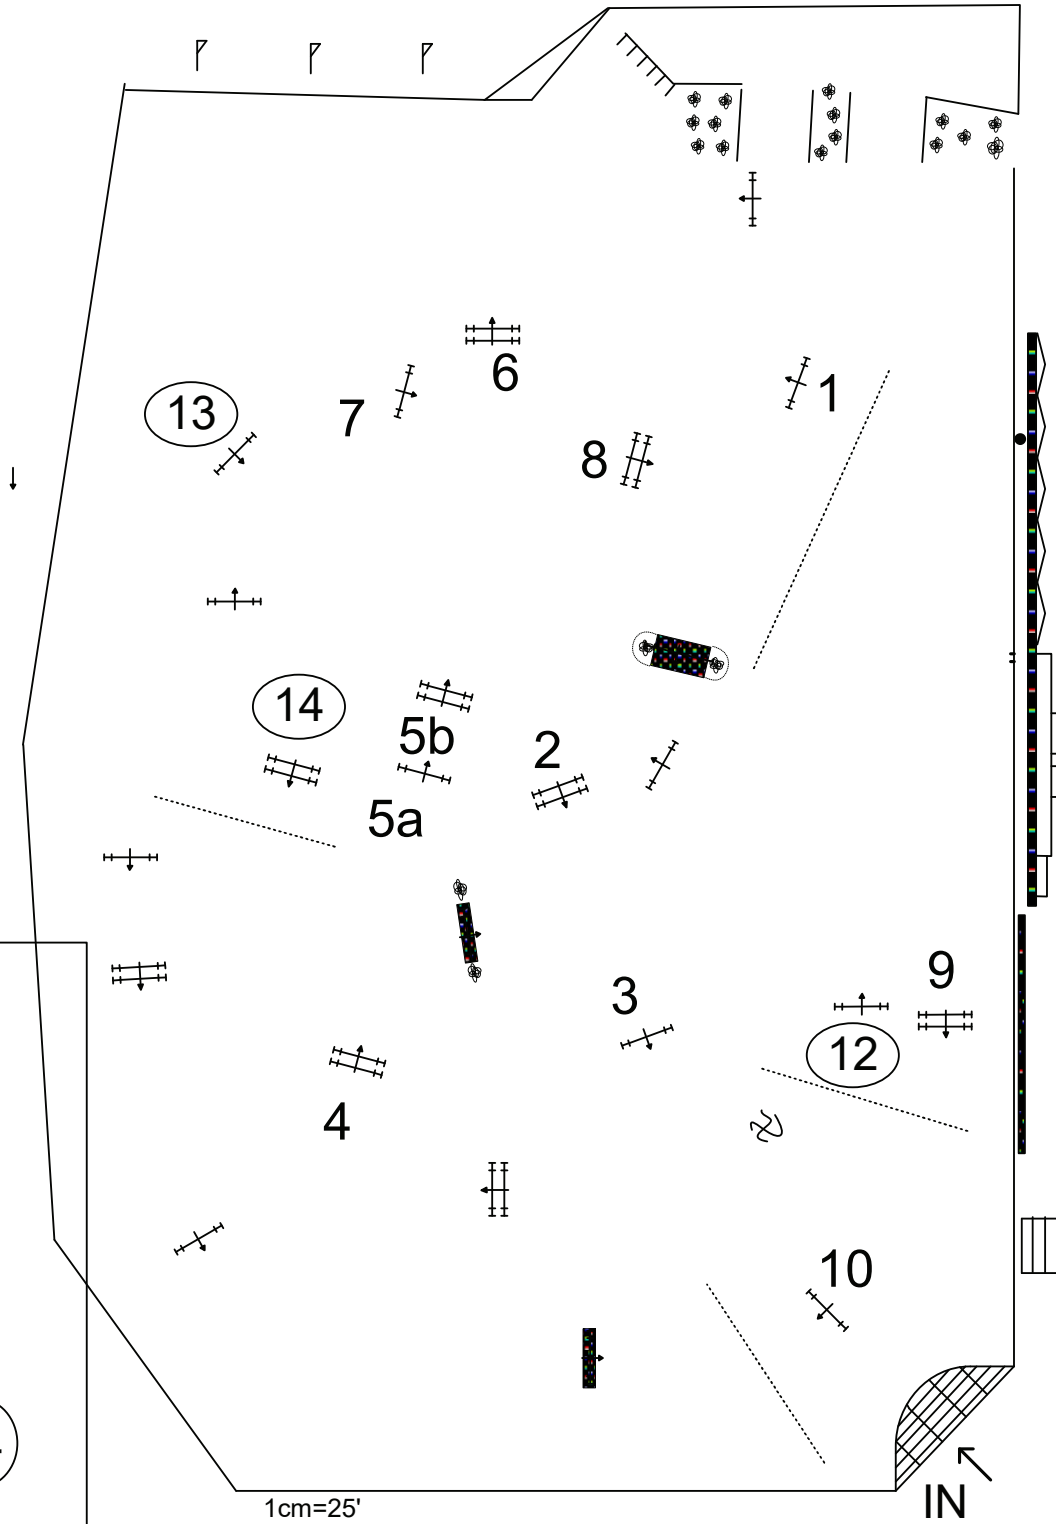

2

THUNDERBIRD SHOW PARK

BC OPEN, JUNE 1 – 6, 2016

Class #

370
AMPERAGE
\$750
JR/AM
1.3m

Table: A, FEI article 238.2.2

Fences: 1 to 10

Speed: 350 m/min

D= 400 m

Time Allowed: 69 secs

Time Limit: 138 secs

Jump – Off:

12, 3, 4, 5ab, 6, 13, 14

Time Allowed: 52 secs

Time Limit: 104 secs

1cm=25'