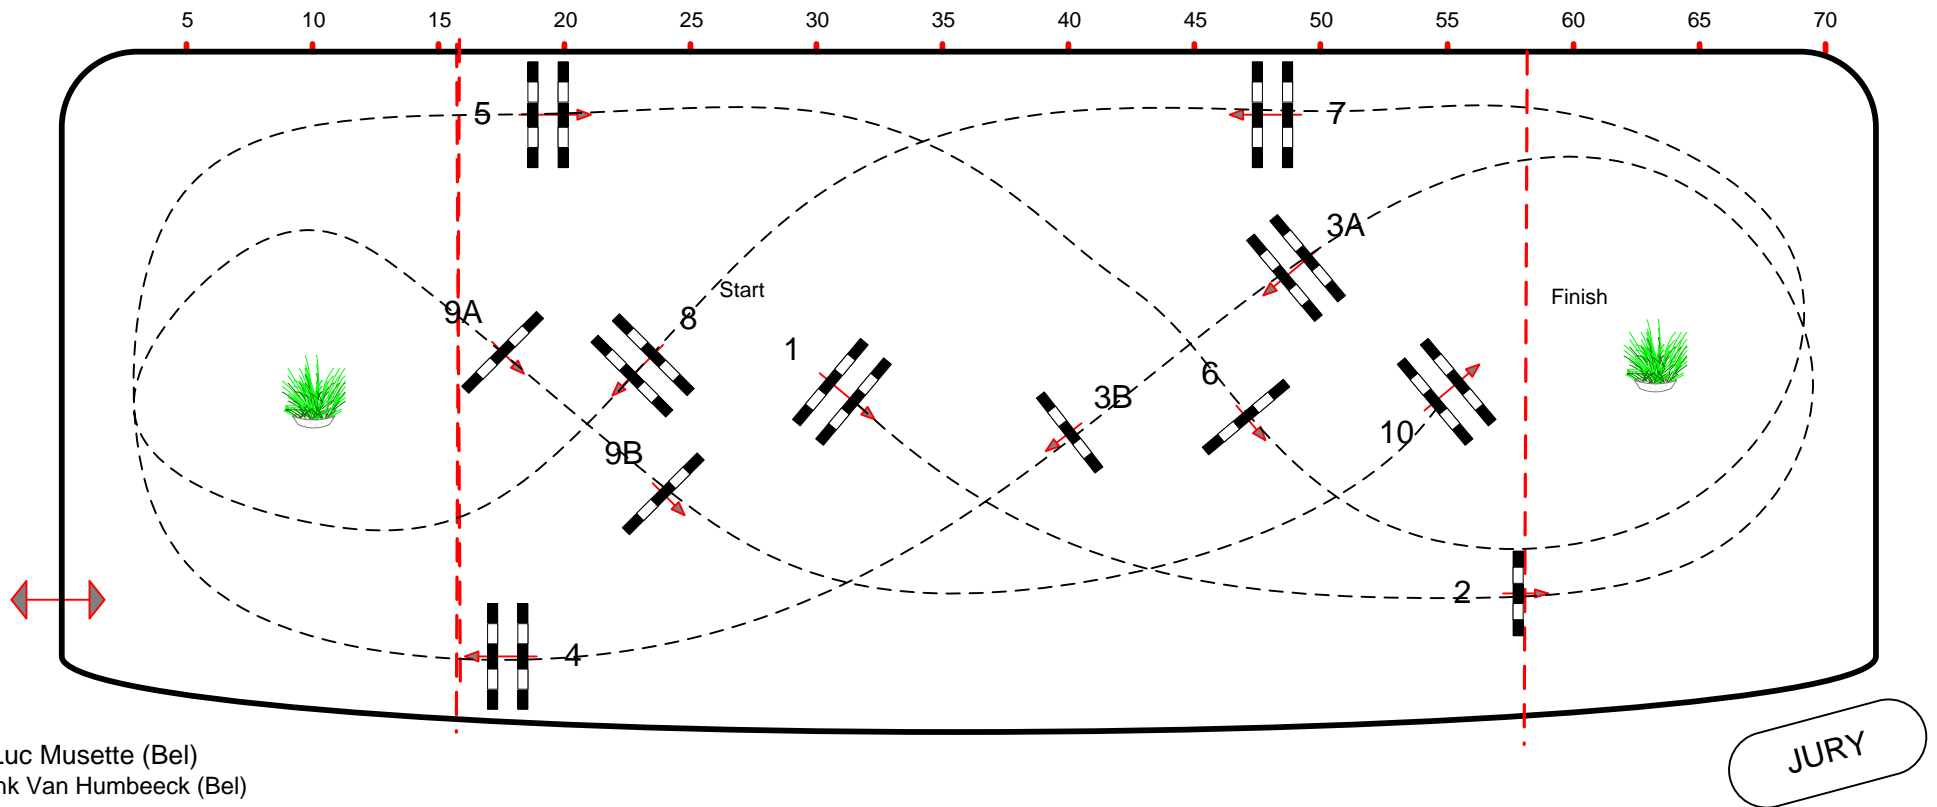

JUMPING INTERNATIONAL DE MONTE-CARLO 2016

CSI *****

Class No.: VIII / IX / X National Competition
dimanche 26 juin 2016

Competition against the clock
Start: 0:00

Table: A
National RG:
FEI RG / Art. 238.2.1
Height: 1,15 / 1,25 / 1,40 m

Speed: 350 m/min
Length: 360 m
Time allowed: 62 sec
Time limit: 124 sec

Obstacles: 1 TO 12
Efforts: 14
Penalty sec:
Closed combination:

:
Length: 0 m
Time allowed: 0 sec
Time limit: 0 sec

Luc Musette (Bel)
Frank Van Humbeeck (Bel)
Yann Gaymard (Fra)