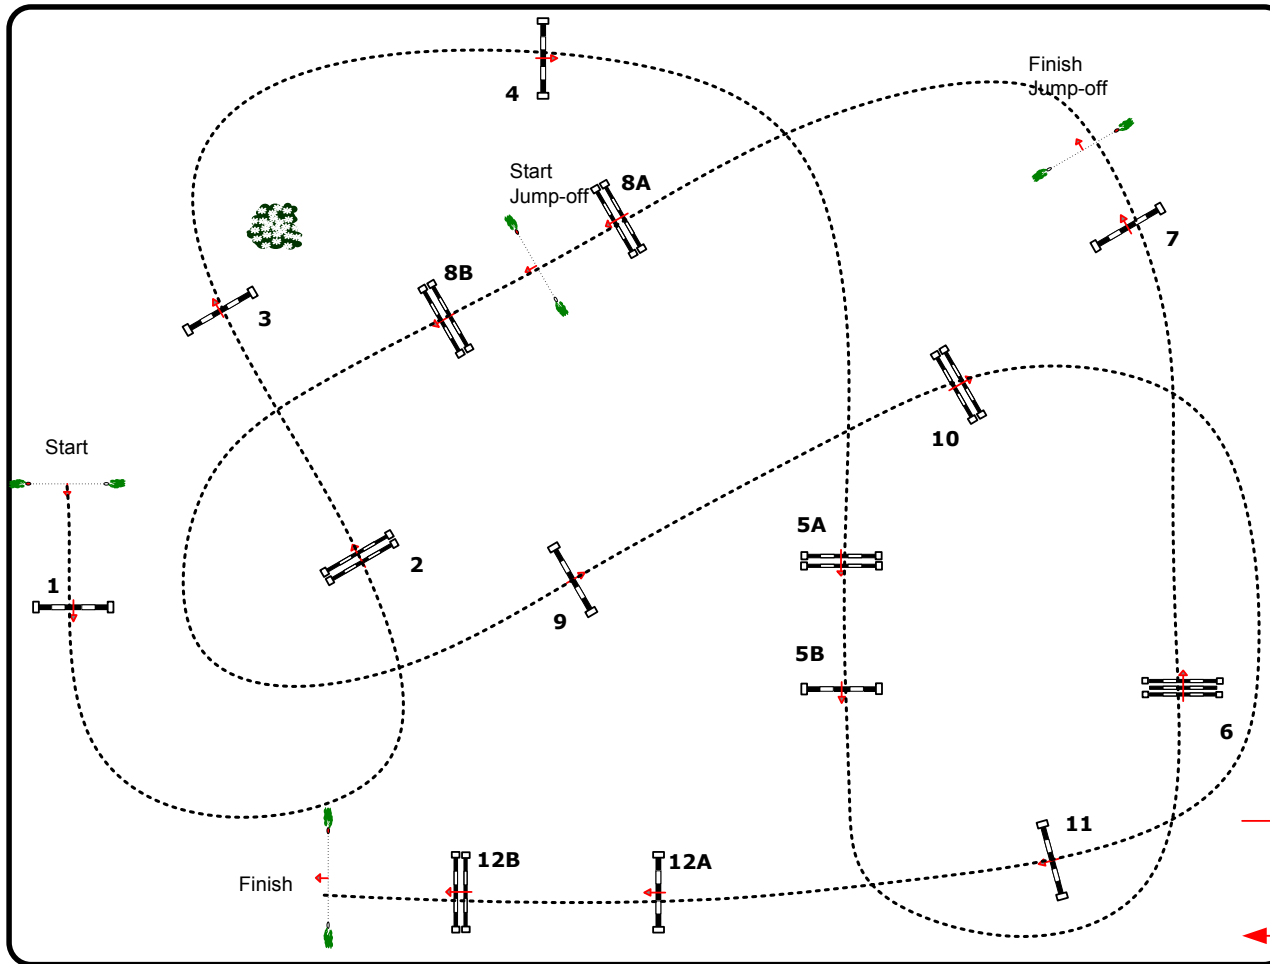

CSIO 3*-W Budapest 2016

14.07.-17.07.2016

Class No.: 10

EMMI presents 2nd Qualifier GP

Competition with one jump-off

Table: A
 National RG:
 FEI RG / Art. 238.2.2
 Height: 1.50 m

Speed: 375 m/min
 Length: 460 m
 Time allowed: 74 sec
 Time limit: 148 sec

Obstacles: 12
 Efforts: 15
 Penalty sec
 Closed combination:

1st Jump-off:
8B-9-10-11-2-5A,B-6-7
 Length: 320 m
 Time allowed: 52 sec
 Time limit: 104 sec

- *CD : Werner Deeg (GER)*
- *Barnabas Hevesy (HUN)*
- *László Karádi (HUN)*
- *Ass: Noaf A Bin Essa (KUW)*
- *Zoltan Nemeth (HUN)*