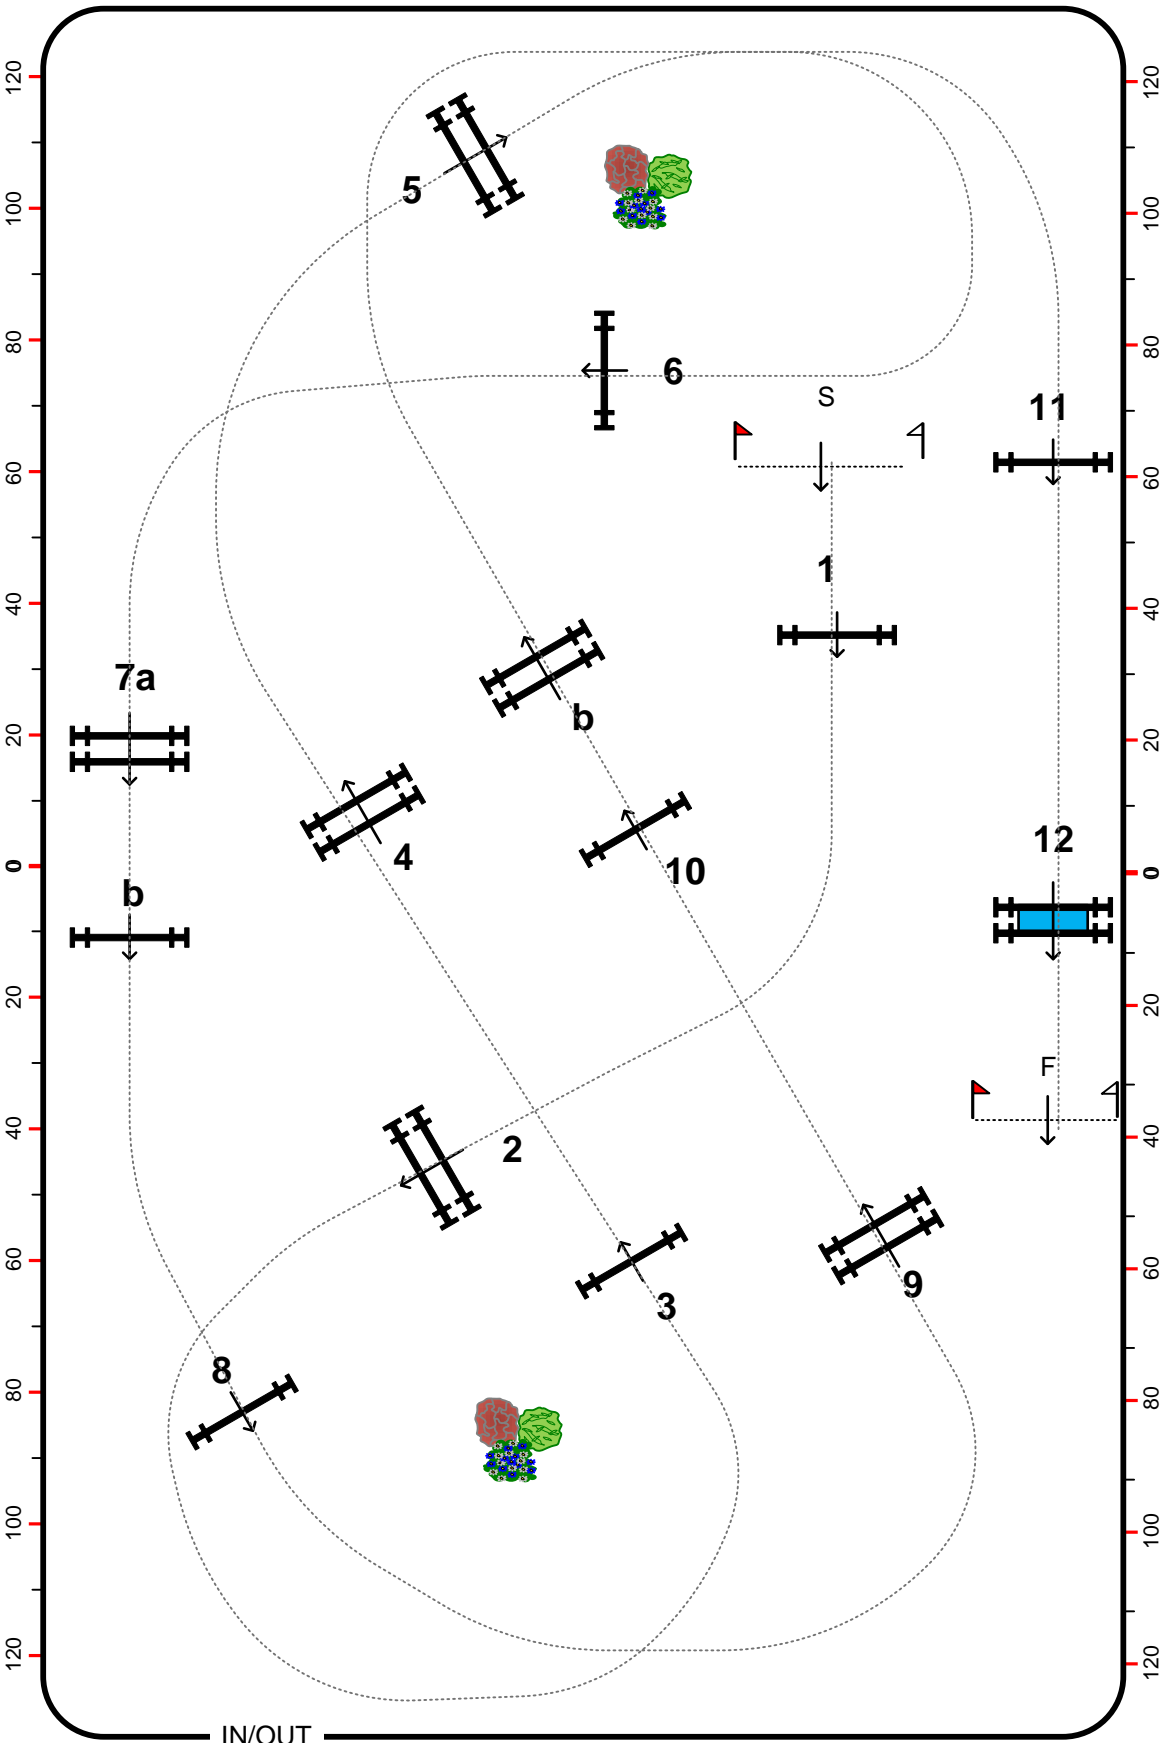

# Longines of Lausanne CSI 5\*

Class: CSI 5\* #6  
 Table: 238.2.1  
 Format: Faults and Time  
 Height: 1.40

Speed: 350 m/min

Length: 460 m  
 Time Allowed: 79 sec  
 Time Limit: 158 sec

1st Round: 1-12  
 Efforts: 14

Closed Efforts:  
 Options:

Jump-Off:  
 NO

Length: 0 m  
 Time Allowed: 0 sec  
 Time Limit: 0 sec

**MICHEL**  
**VAILLANCOURT**  
 course designer

Scale: 1 cm = 3.5 m